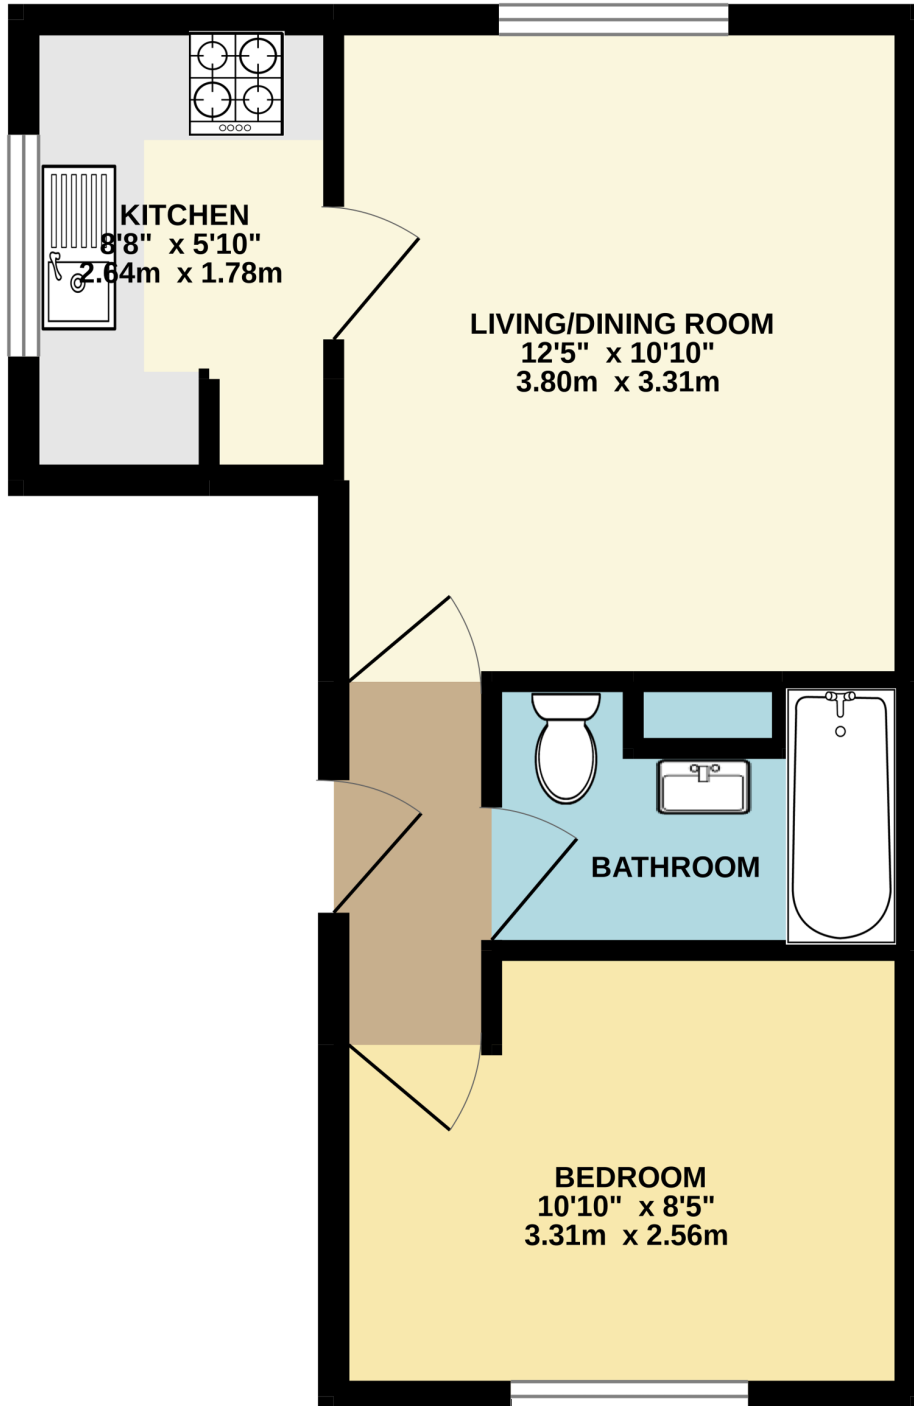

GROUND FLOOR
332 sq.ft. (30.8 sq.m.) approx.

TOTAL FLOOR AREA : 332 sq.ft. (30.8 sq.m.) approx.

Whilst every attempt has been made to ensure the accuracy of the floorplan contained here, measurements of doors, windows, rooms and any other items are approximate and no responsibility is taken for any error, omission or mis-statement. This plan is for illustrative purposes only and should be used as such by any prospective purchaser. The services, systems and appliances shown have not been tested and no guarantee as to their operability or efficiency can be given.