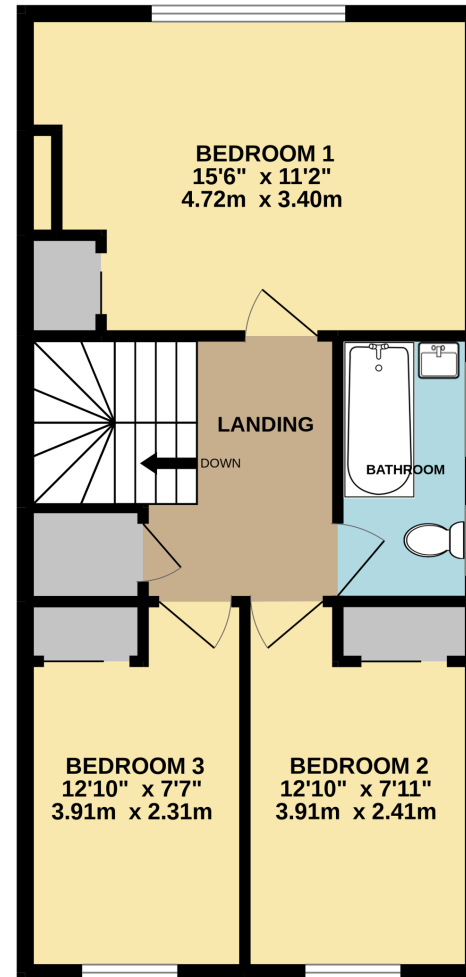

1ST FLOOR
545 sq.ft. (50.6 sq.m.) approx.

TOTAL FLOOR AREA : 1197 sq.ft. (111.2 sq.m.) approx.

Made with Metropix ©2022