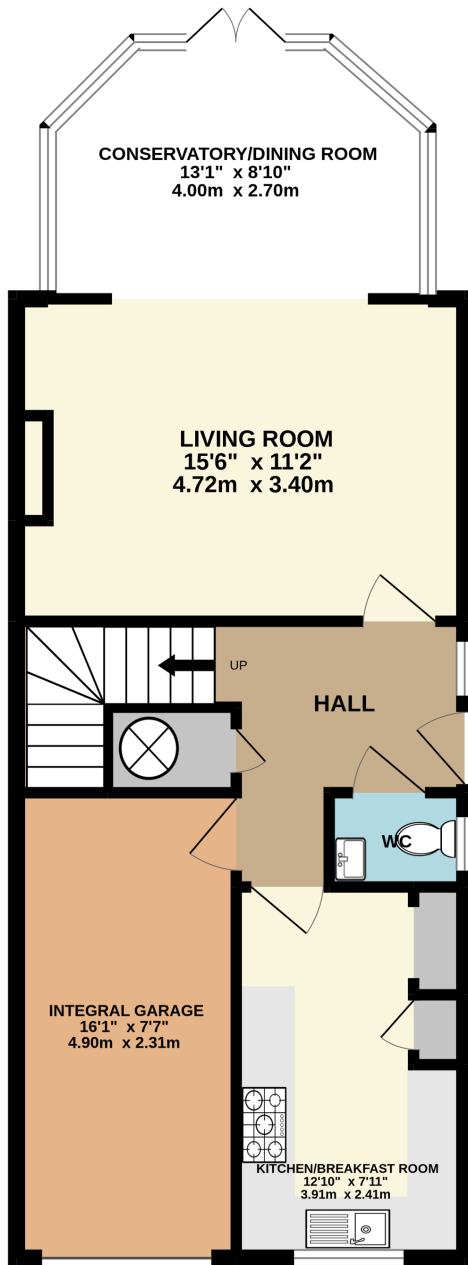

GROUND FLOOR
652 sq.ft. (60.6 sq.m.) approx.