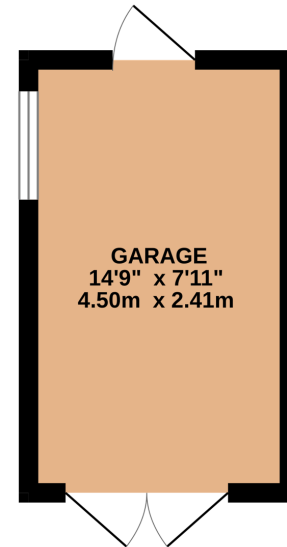

GROUND FLOOR
722 sq.ft. (67.1 sq.m.) approx.

ENTRANCE FLOOR

TOTAL FLOOR AREA : 722sq.ft. (67.1 sq.m.) approx.

Made with Metropix ©2022