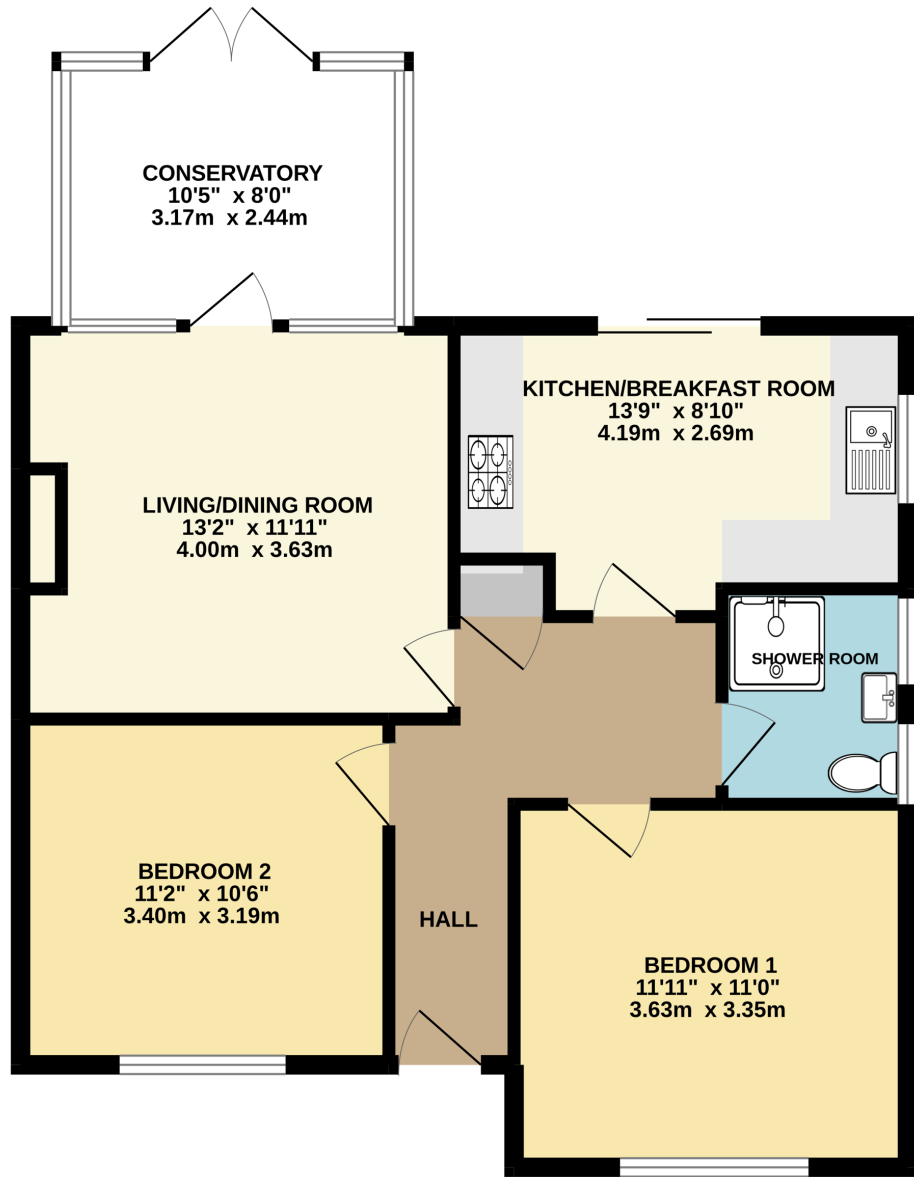

GROUND FLOOR
722 sq.ft. (67.1 sq.m.) approx.

ENTRANCE FLOOR

TOTAL FLOOR AREA : 722sq.ft. (67.1 sq.m.) approx.

Made with Metropix ©2022