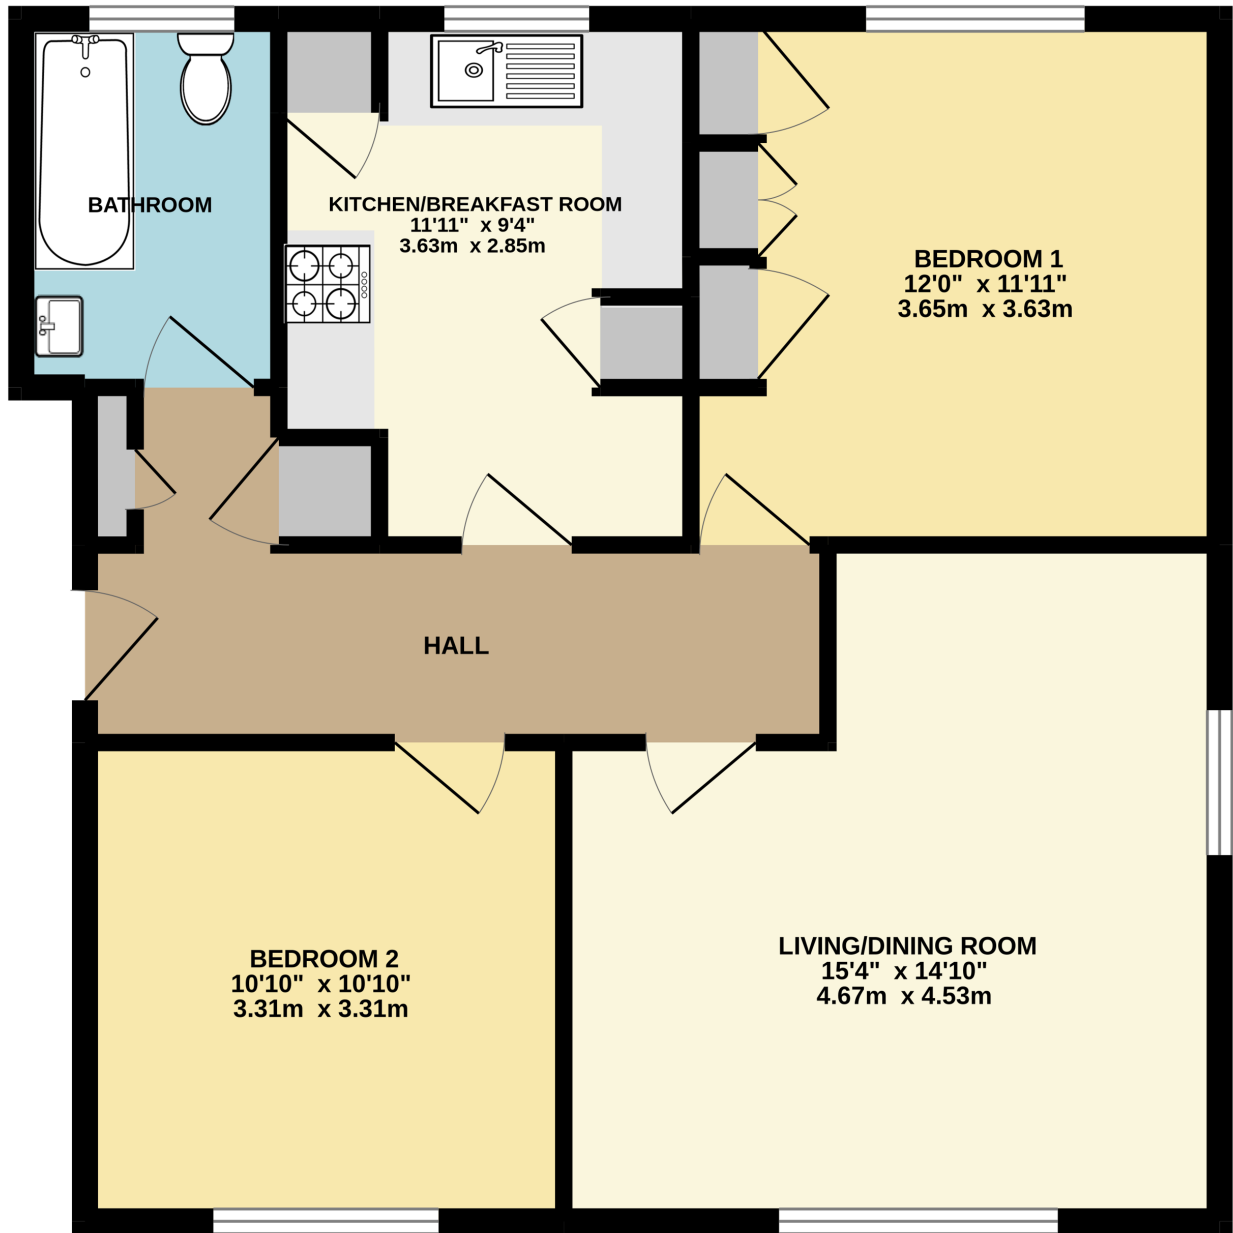

GROUND FLOOR
713 sq.ft. (66.2 sq.m.) approx.

TOTAL FLOOR AREA : 713 sq.ft. (66.2 sq.m.) approx.

Made with Metropix ©2022