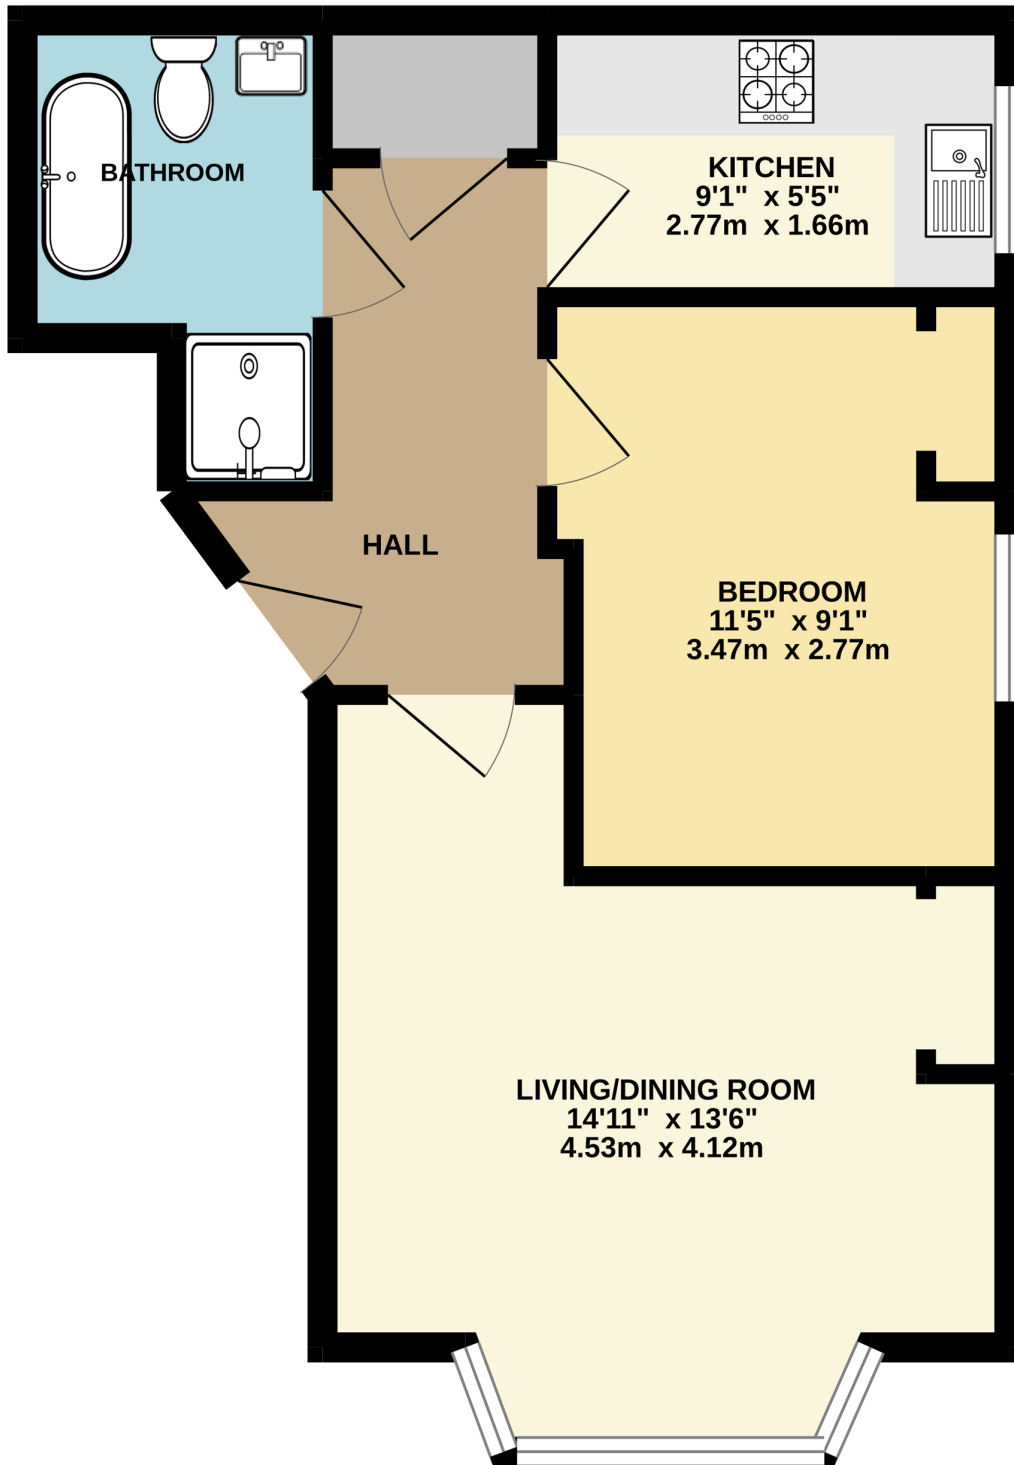

GROUND FLOOR
419 sq.ft. (38.9 sq.m.) approx.

TOTAL FLOOR AREA : 419 sq.ft. (38.9 sq.m.) approx.

Whilst every attempt has been made to ensure the accuracy of the floorplan contained here, measurements of doors, windows, rooms and any other items are approximate and no responsibility is taken for any error, omission or mis-statement. This plan is for illustrative purposes only and should be used as such by any prospective purchaser. The services, systems and appliances shown have not been tested and no guarantee as to their operability or efficiency can be given.