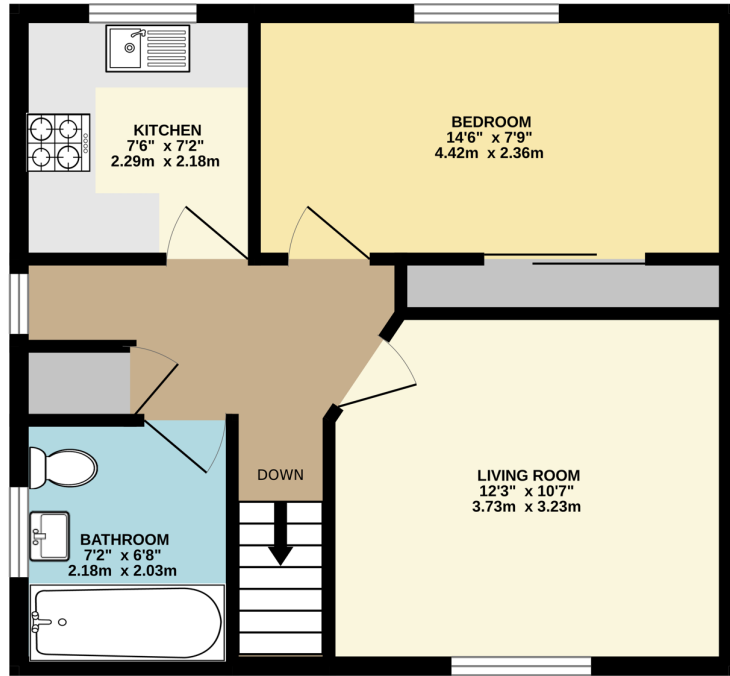

FIRST FLOOR
506 sq.ft. (47.0 sq.m.) approx.

GROUND FLOOR

ENTRANCE FLOOR

TOTAL FLOOR AREA : 506sq.ft. (47.0 sq.m.) approx.

Whilst every attempt has been made to ensure the accuracy of the floorplan contained here, measurements of doors, windows, rooms and any other items are approximate and no responsibility is taken for any error, omission or mis-statement. This plan is for illustrative purposes only and should be used as such by any prospective purchaser. The services, systems and appliances shown have not been tested and no guarantee as to their operability or efficiency can be given.
Made with Metropix ©2023