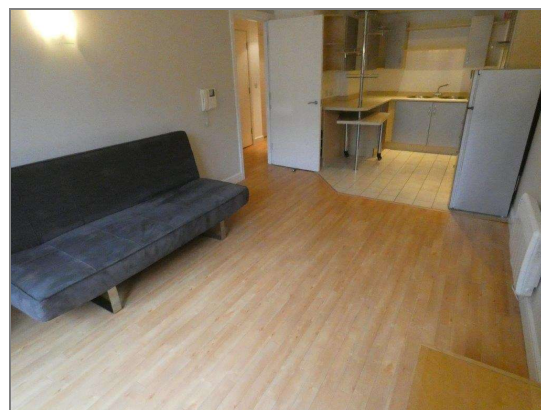

## Whitworth Street, Manchester

Price £795 pcm

1 Bedroom

To Let

Superb 5th floor, one bedroom, fully furnished apartment in the popular W3 Building. Located in the heart of the city centre. The property comprises of living room, kitchen/dining area, balcony with canal views and 24 hour concierge.