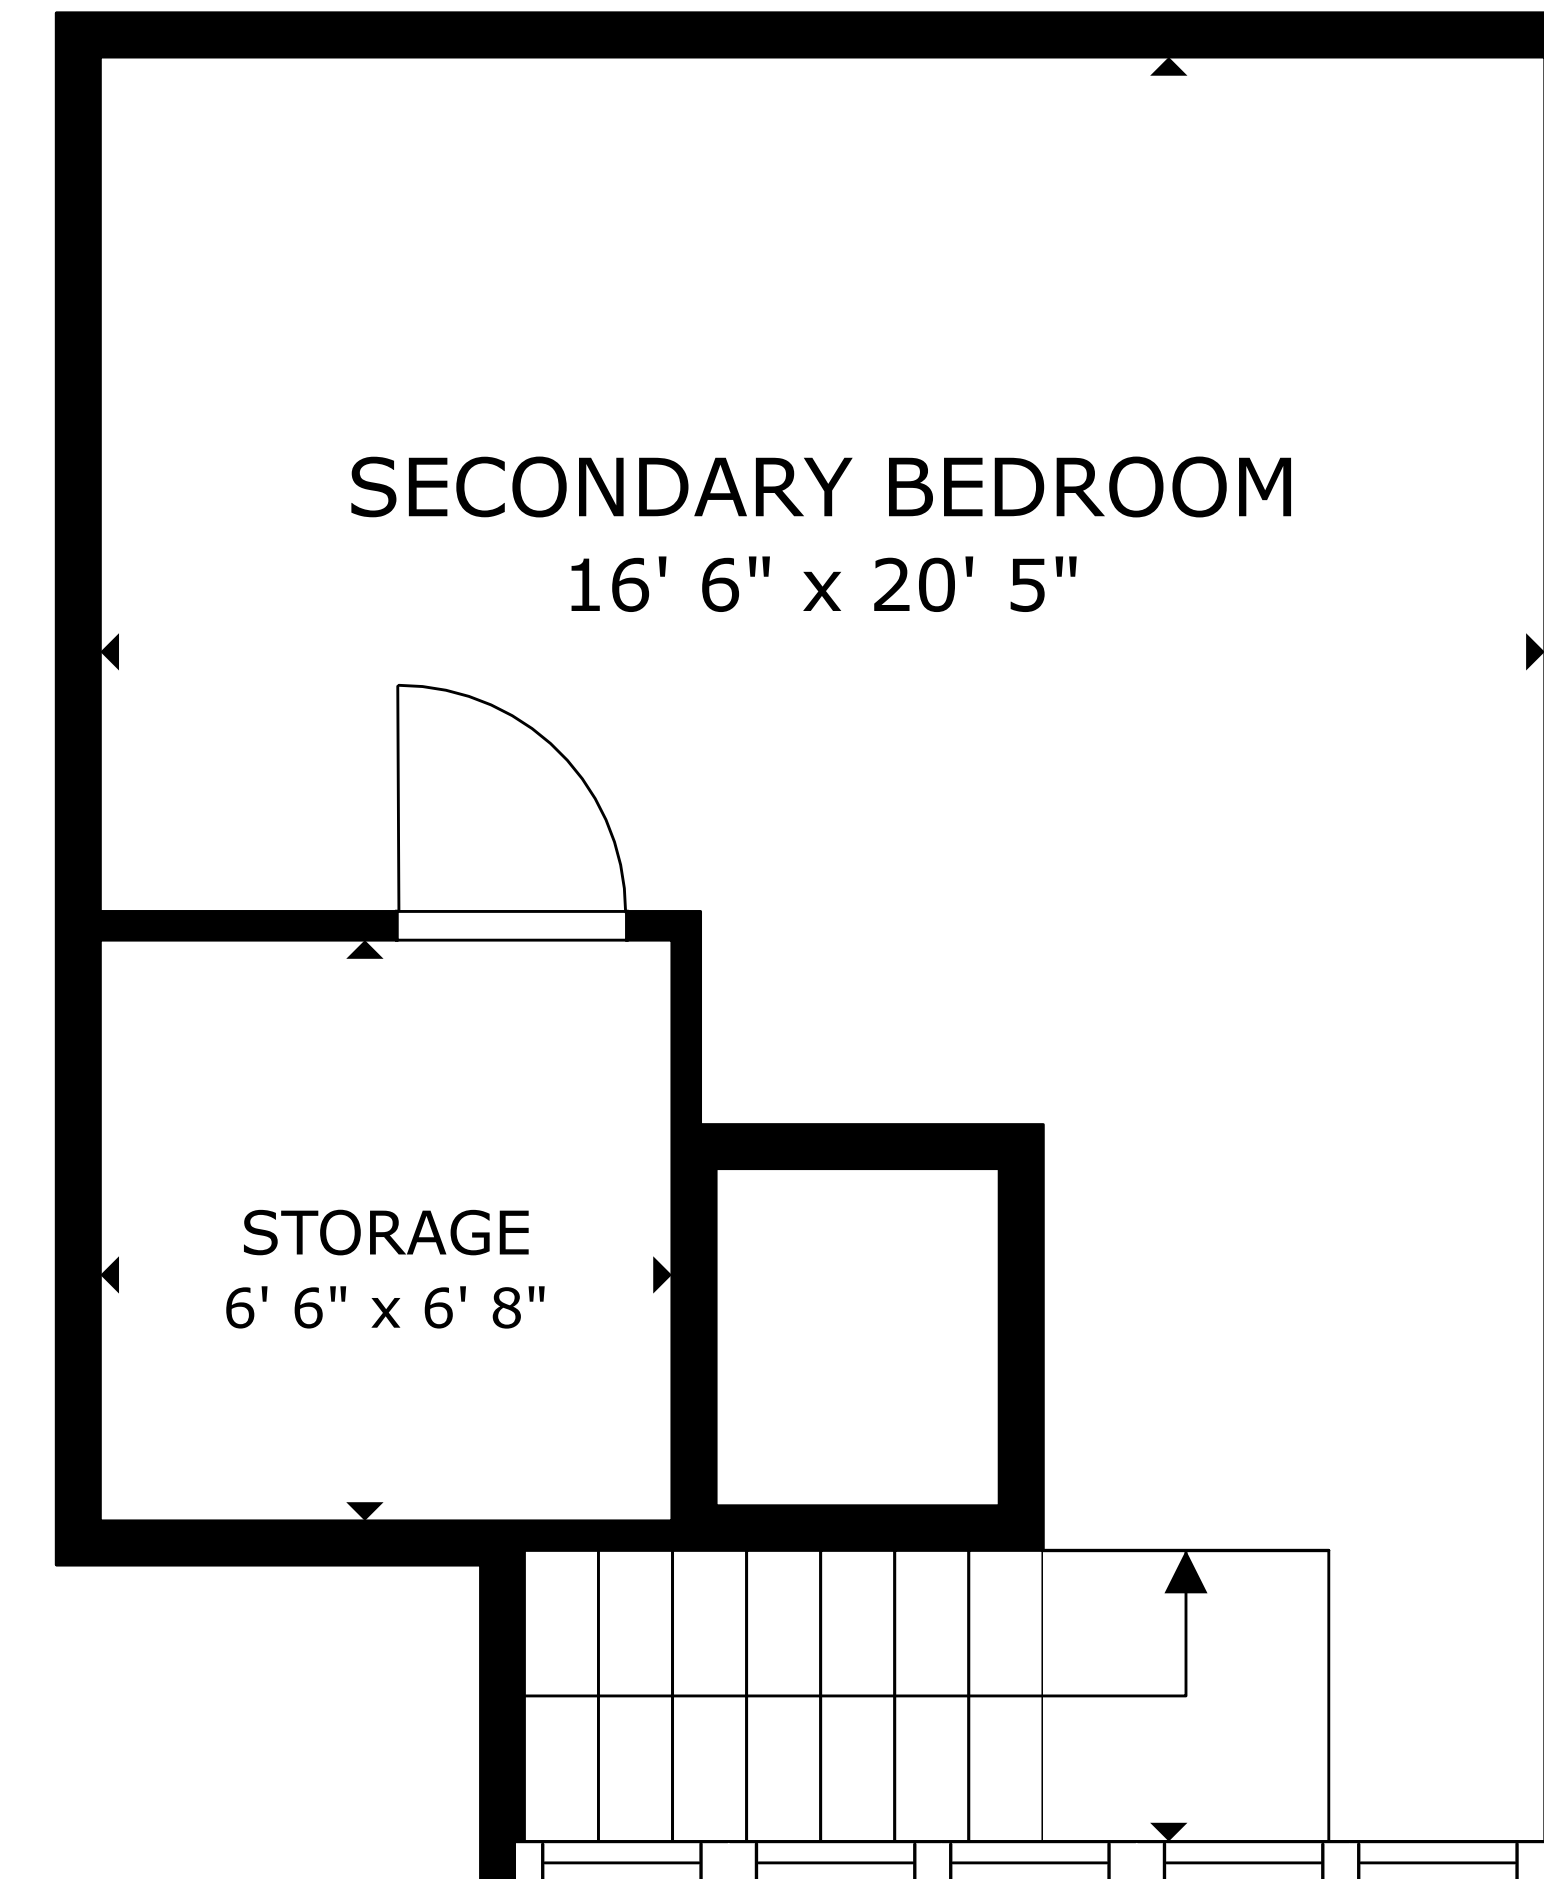

FLOOR 1

FLOOR 2

GROSS INTERNAL AREA
 FLOOR 1 584 sq.ft. FLOOR 2 298 sq.ft.
 EXCLUDED AREAS : VERANDA 84 sq.ft. BALCONY 93 sq.ft.
 TOTAL : 882 sq.ft.

SIZES AND DIMENSIONS ARE APPROXIMATE, ACTUAL MAY VARY.