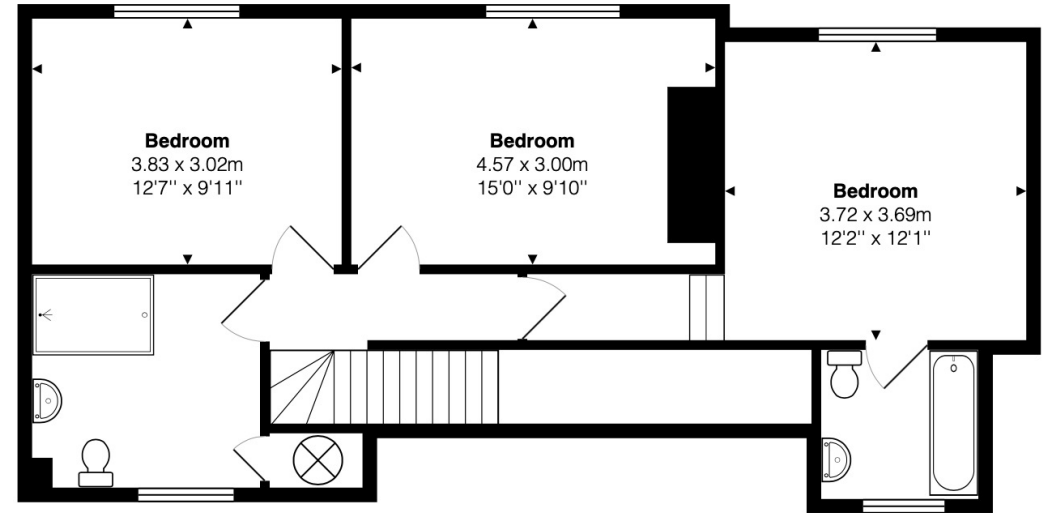

Approx. Floor Area 771 Sq.Ft. (72 Sq.M)

Approx. Floor Area 696 Sq.Ft. (65 Sq.M)

The approximate total area for the elements of the property represented on the floorplan is 136 SqM (1467 Sq.Ft)

Britwell Salome, Watlington, Oxfordshire, OX49 5LG