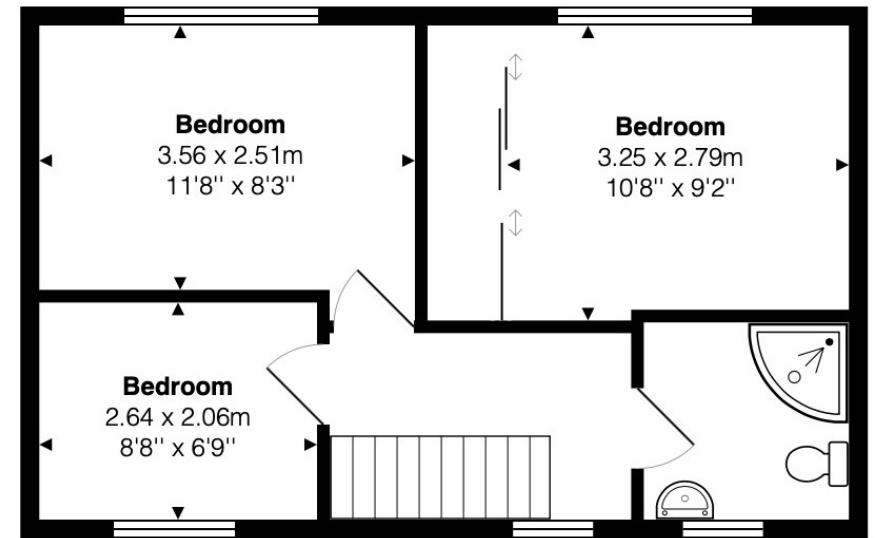

Approx. Floor Area 783 Sq.Ft. (73 Sq.M)

Approx. Floor Area 387 Sq.Ft. (36 Sq.M)

The approximate total area for the elements of the property represented on the floorplan is 109 SqM (1170 Sq.Ft)

11 Saw Close, Chalgrove, Oxfordshire, OX44 7TW