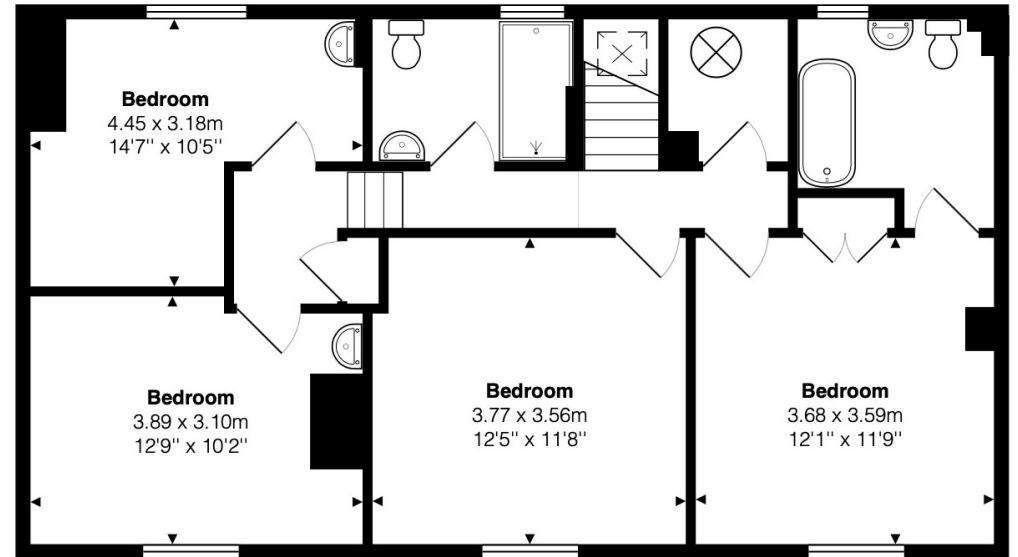

Approx. Floor Area 782 Sq.Ft. (73 Sq.M)

Approx. Floor Area 782 Sq.Ft. (73 Sq.M)

Approx. Floor Area 243 Sq.Ft. (23 Sq.M)

The approximate total area for the elements of the property represented on the floorplan is 168 SqM (1807 Sq.Ft)