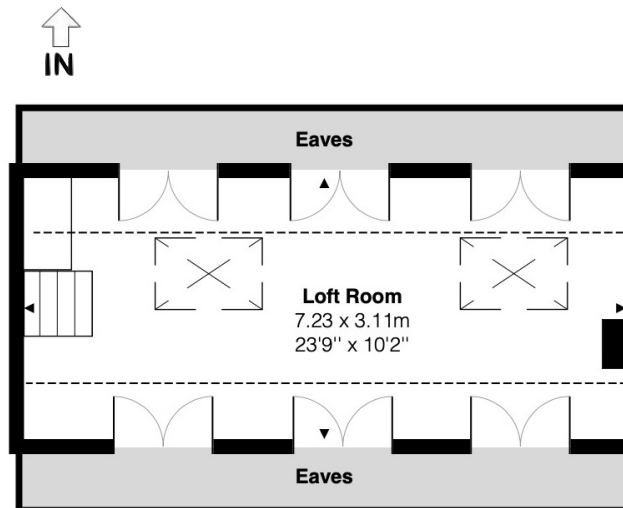

Approx. Floor Area 782 Sq.Ft. (73 Sq.M)

Approx. Floor Area 782 Sq.Ft. (73 Sq.M)

Approx. Floor Area 243 Sq.Ft. (23 Sq.M)

The approximate total area for the elements of the property represented on the floorplan is 168 SqM (1807 Sq.Ft)