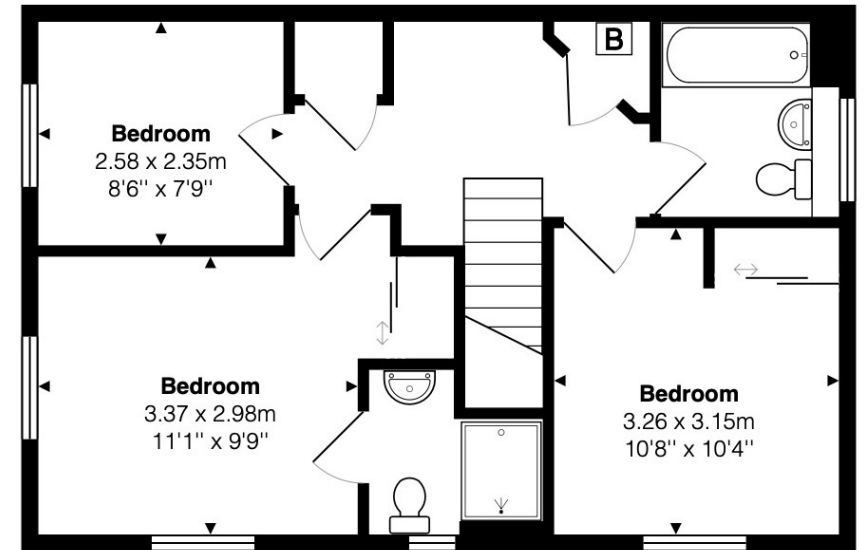

Approx. Floor Area 660 Sq.Ft. (61 Sq.M)

Approx. Floor Area 490 Sq.Ft. (46 Sq.M)

The approximate total area for the elements of the property represented on the floorplan is 107 SqM (1150 Sq.Ft)

7 Lacey Crescent, Chalgrove, Oxfordshire, OX44 7BP