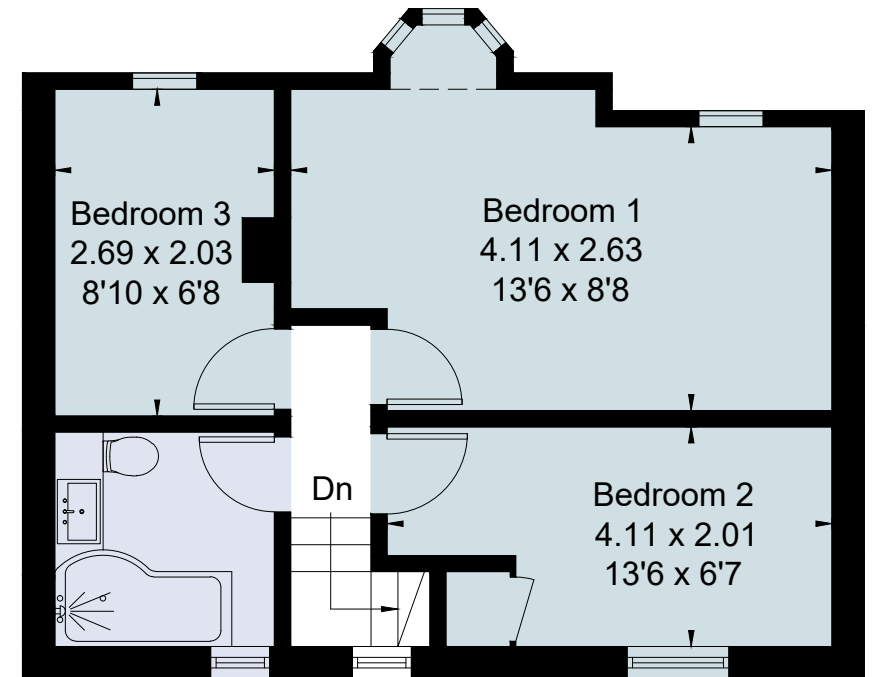

Approximate Area = 91.2 sq m / 982 sq ft  
Including Limited Use Area (0.5 sq m / 5 sq ft)  
For identification only. Not to scale.  
© Fourwalls

 = Reduced head height below 1.5m

Ground Floor

First Floor