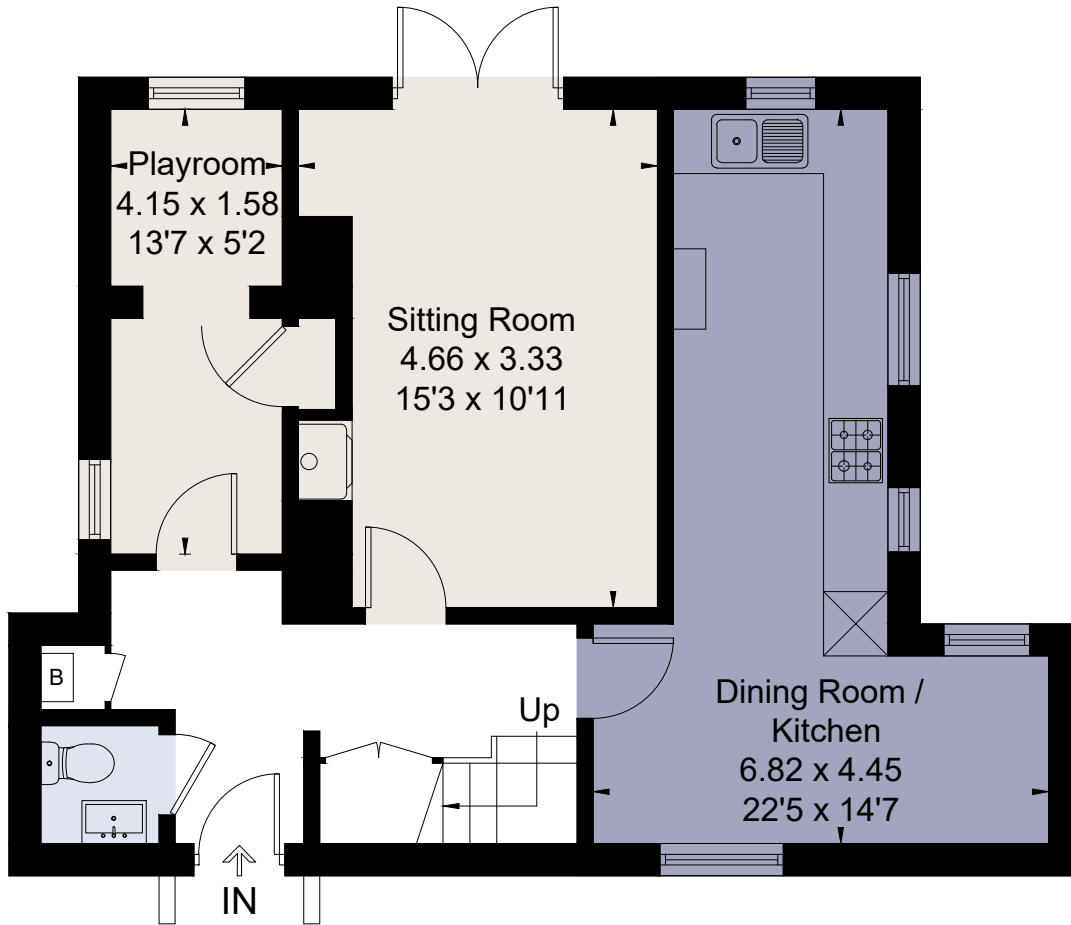

Approximate Area = 91.2 sq m / 982 sq ft  
Including Limited Use Area (0.5 sq m / 5 sq ft)  
For identification only. Not to scale.  
© Fourwalls

 = Reduced head height below 1.5m

Ground Floor

First Floor