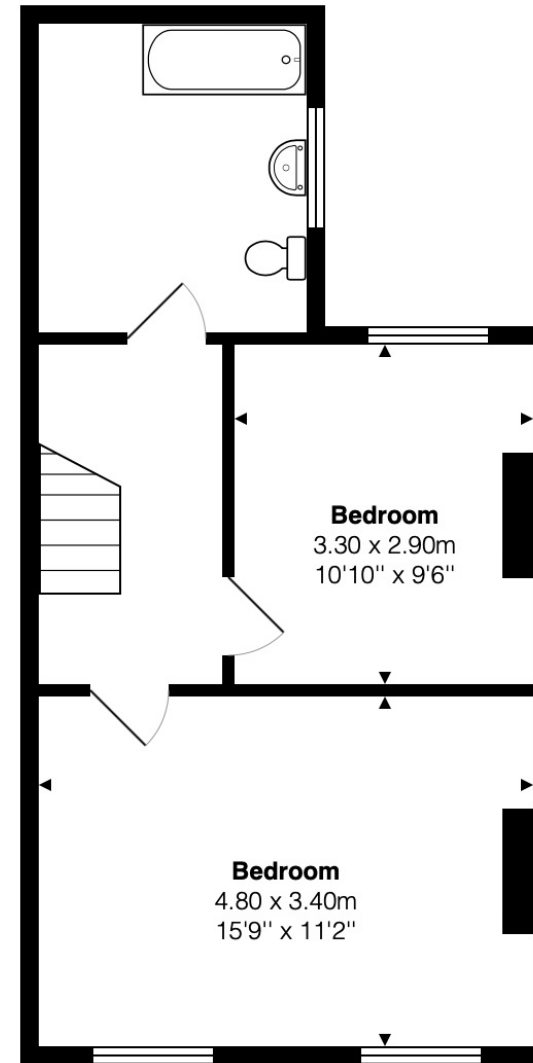

Approx. Floor Area 441 Sq.Ft. (41 Sq.M)

Approx. Floor Area 431 Sq.Ft. (40 Sq.M)

The approximate total area for the elements of the property represented on the floorplan is 81 SqM (872 Sq.Ft)

Eton Wick Road, Eton Wick, Windsor, Berkshire, SL4 6JL