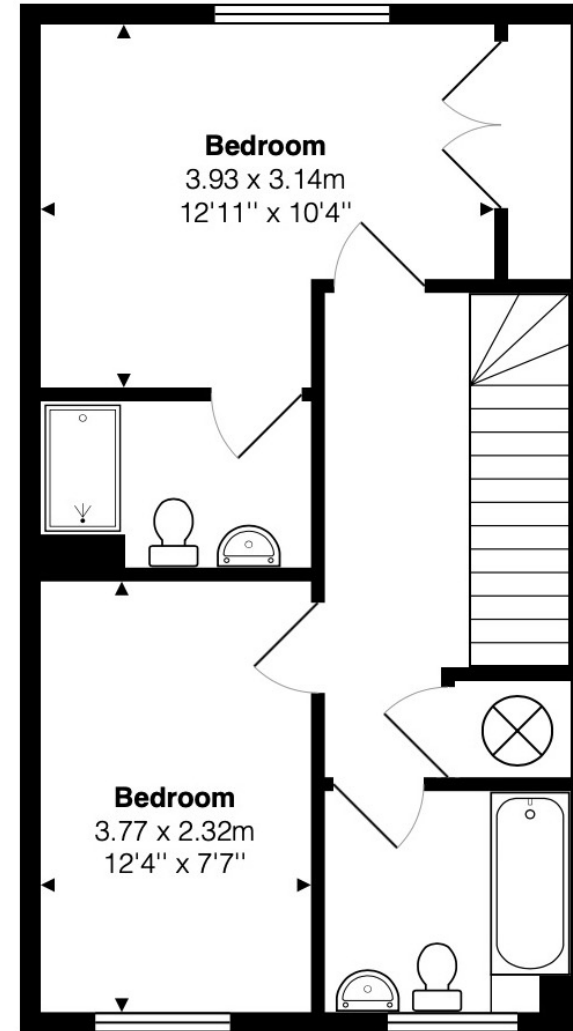

Approx. Floor Area 421 Sq.Ft. (39 Sq.M)

Approx. Floor Area 421 Sq.Ft. (39 Sq.M)

The approximate total area for the elements of the property represented on the floorplan is 78 SqM (842 Sq.Ft)

Bonnars Mead, Benson, Wallingford, Oxfordshire, OX10 6EU