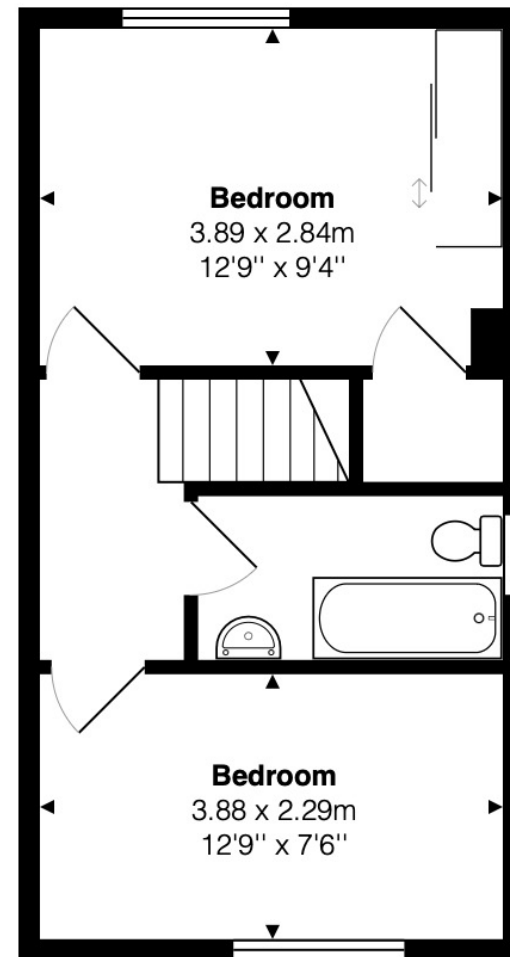

Approx. Floor
Area 502 Sq.Ft.
(47 Sq.M)

Approx. Floor
Area 319 Sq.Ft.
(30 Sq.M)

The approximate total area for the elements of the property represented on the floorplan is 76 SqM (820 Sq.Ft)

Sycamore Close, Watlington, Oxfordshire, OX49 5LN