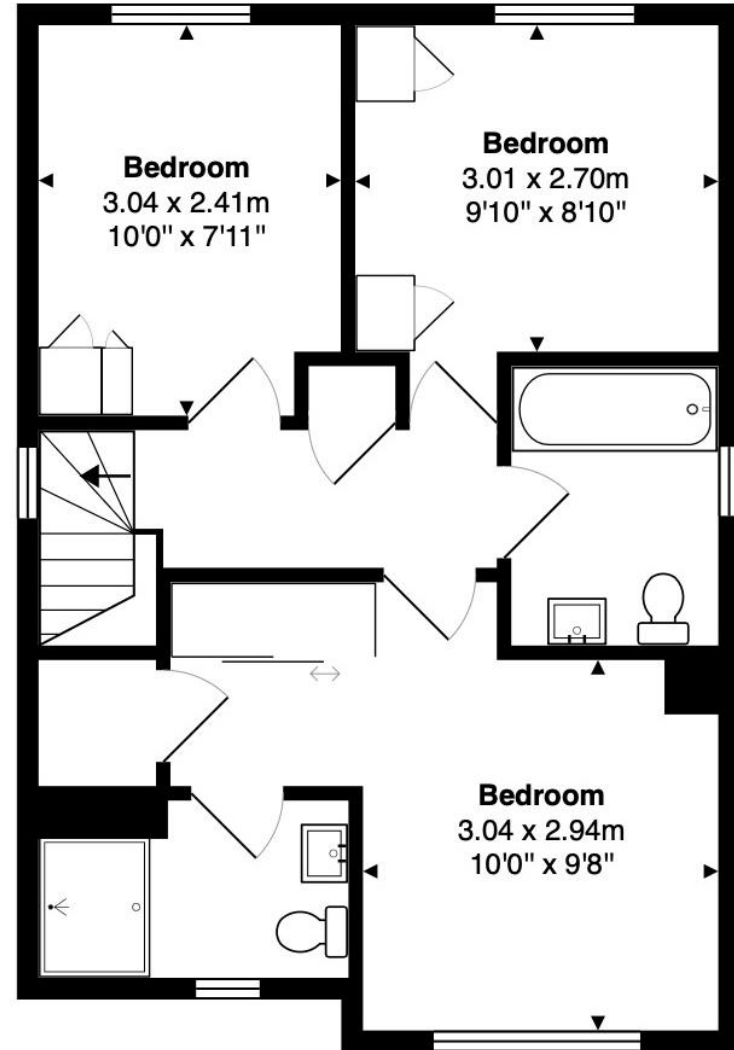

Approx. Floor Area 494 Sq.Ft. (46 Sq.M)

Approx. Floor Area 492 Sq.Ft. (46 Sq.M)

The approximate total area for the elements of the property represented on the floorplan is 92 SqM (986 Sq.Ft)

Rosemoor Drive, Watlington, OX49 5BP