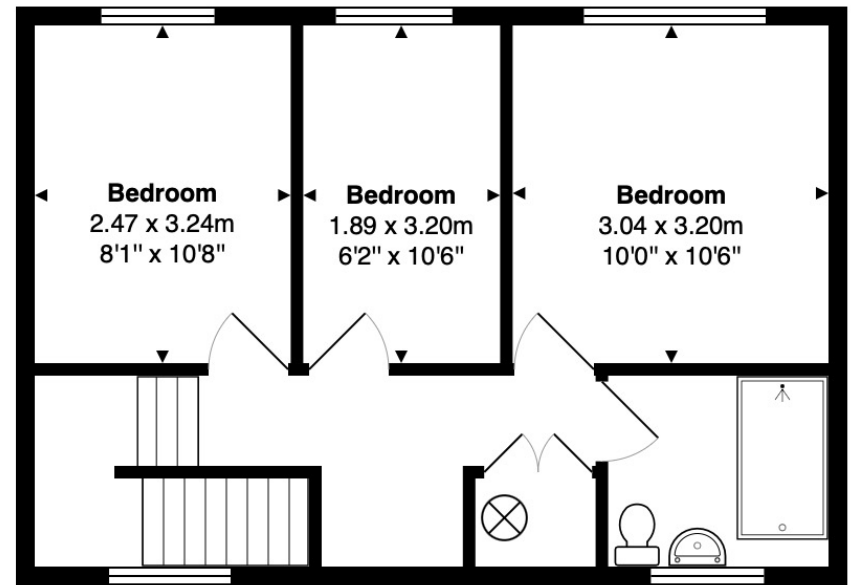

Approx. Floor
Area 473 Sq.Ft.
(44 Sq.M)

Approx. Floor
Area 421 Sq.Ft.
(39 Sq.M)

The approximate total area for the elements of the property represented on the floorplan is 83 SqM (894 Sq.Ft)

Hurdlers Green, Watlington, Oxfordshire, OX49 5JD