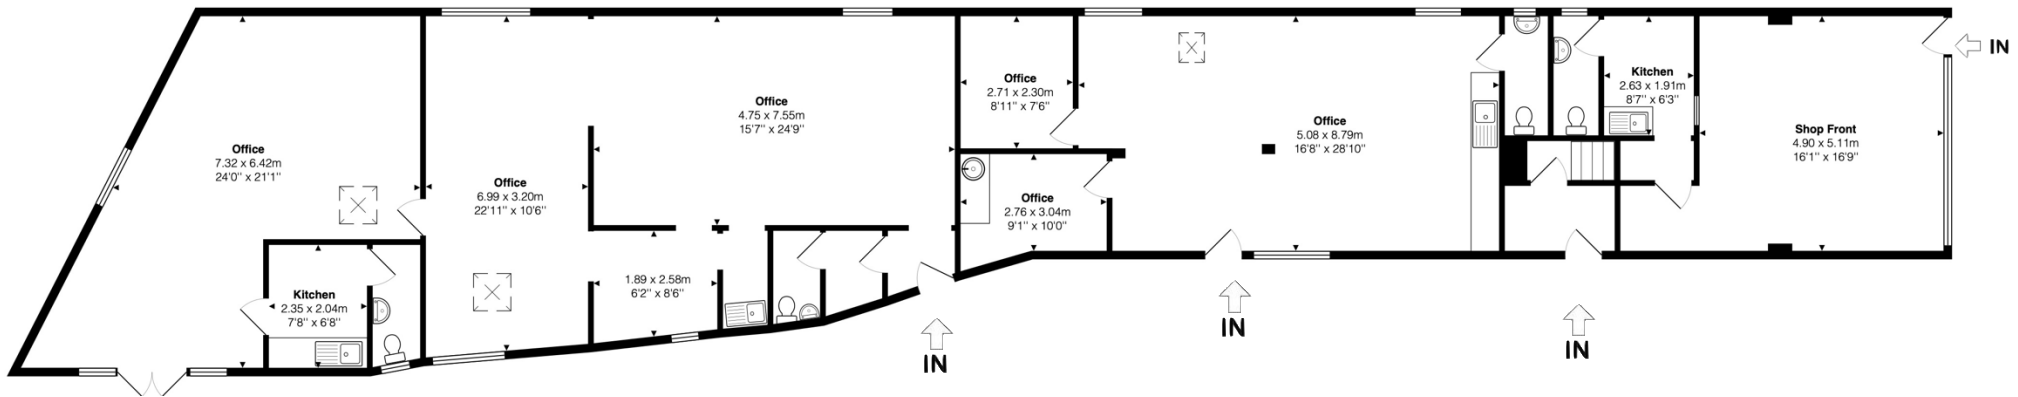

Approx. Floor
Area 459 Sq.Ft.
(43 Sq.M)

Approx. Floor
Area 2389 Sq.Ft.
(222 Sq.M)

The approximate total area for the elements of the property represented on the floorplan is 265 SqM (2848 Sq.Ft)

High Street, Watlington, Oxfordshire, OX49 5PY