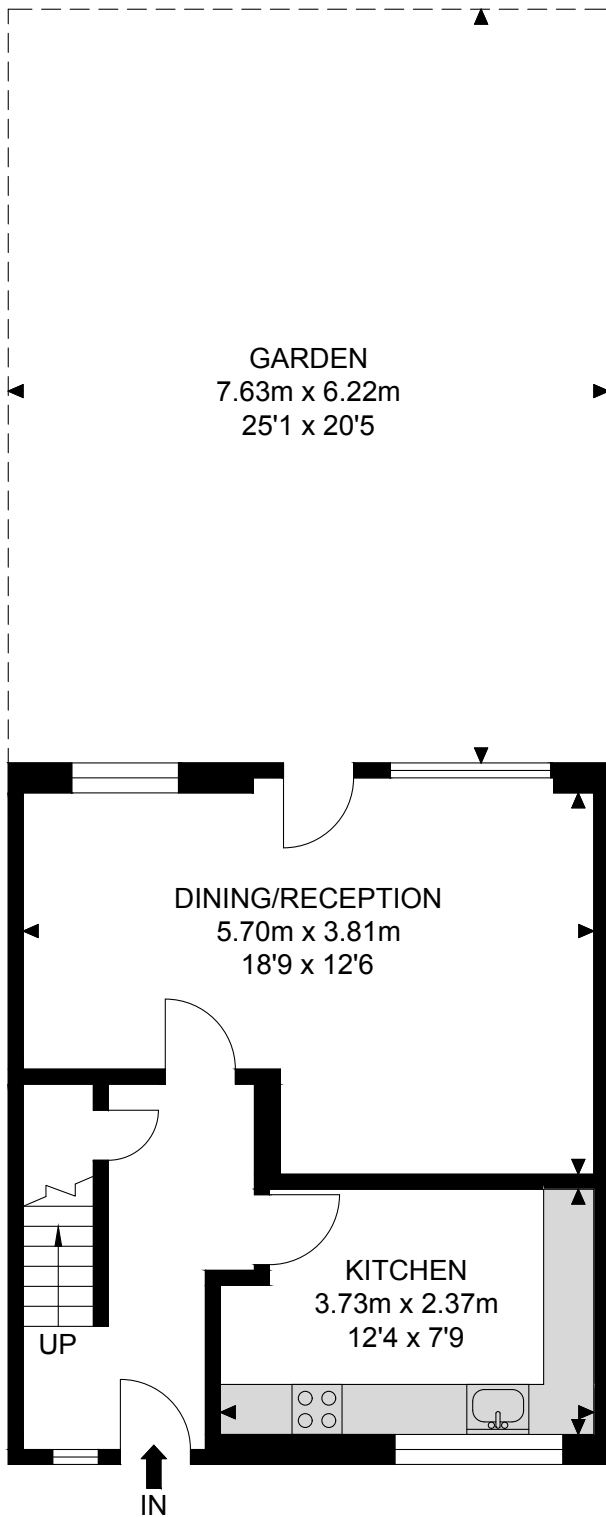

# Wincheap Court

Ground Floor

1st Floor

APPROX. GROSS INTERNAL FLOOR AREA 871.87 SQ FT / 81.00 SQM

Whilst every attempt has been made to ensure the accuracy of the floor plan contained here, measurements of doors, windows, rooms and any other items are approximates and no responsibility is taken for any error, omission or mis-statement. this plan is for illustrative purposes only and should be used as such by any prospective purchaser. the service, system and appliances shown have not been tested and no guarantee as to their operability or efficiency can be given.