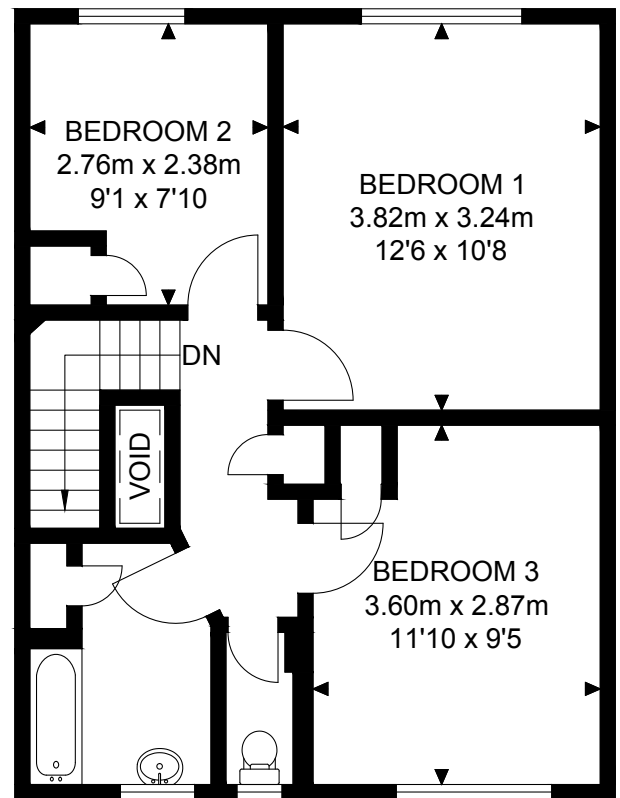

# Wincheap Court

Ground Floor

1st Floor

APPROX. GROSS INTERNAL FLOOR AREA 871.87 SQ FT / 81.00 SQM

Whilst every attempt has been made to ensure the accuracy of the floor plan contained here, measurements of doors, windows, rooms and any other items are approximates and no responsibility is taken for any error, omission or mis-statement. this plan is for illustrative purposes only and should be used as such by any prospective purchaser. the service, system and appliances shown have not been tested and no guarantee as to their operability or efficiency can be given.