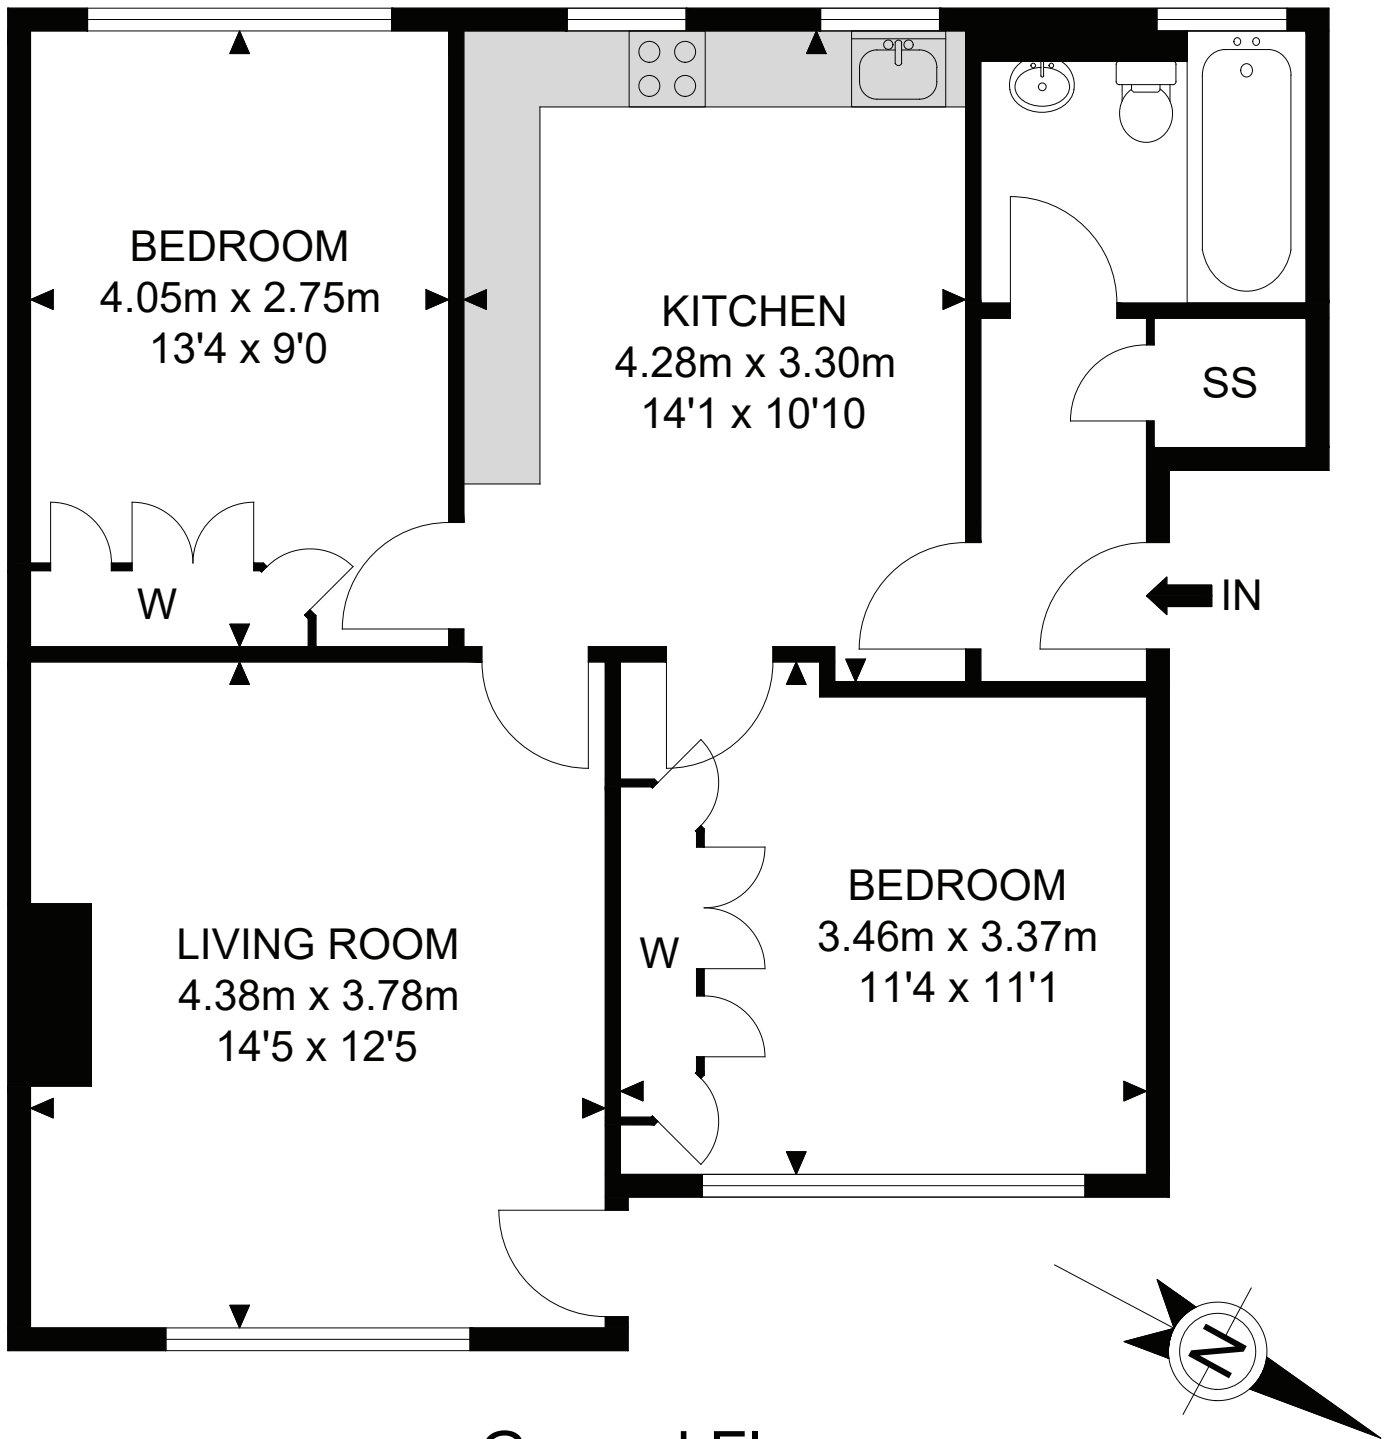

Chestnut House

Ground Floor

APPROX. GROSS INTERNAL FLOOR AREA 666.28 SQ FT / 61.90 SQM

Whilst every attempt has been made to ensure the accuracy of the floor plan contained here, measurements of doors, windows, rooms and any other items are approximated and no responsibility is taken for any error, omission or mis-statement. This plan is for illustrative purposes only and should be used as such by any prospective purchaser. The service, system and appliances shown have not been tested and no guarantee as to their operability or efficiency can be given.

© SpacePhoto

Photography and Floor Plan