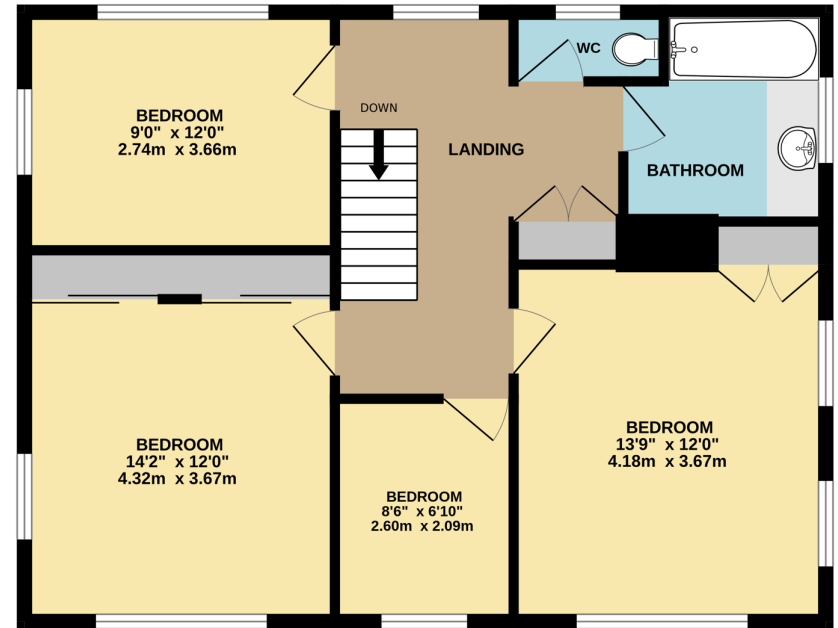

GROUND FLOOR
776 sq.ft. (72.1 sq.m.) approx.

1ST FLOOR
715 sq.ft. (66.5 sq.m.) approx.

TOTAL FLOOR AREA : 1491 sq.ft. (138.5 sq.m.) approx.
Measurements are approximate. Not to scale. Illustrative purposes only
Made with Metropix ©2023