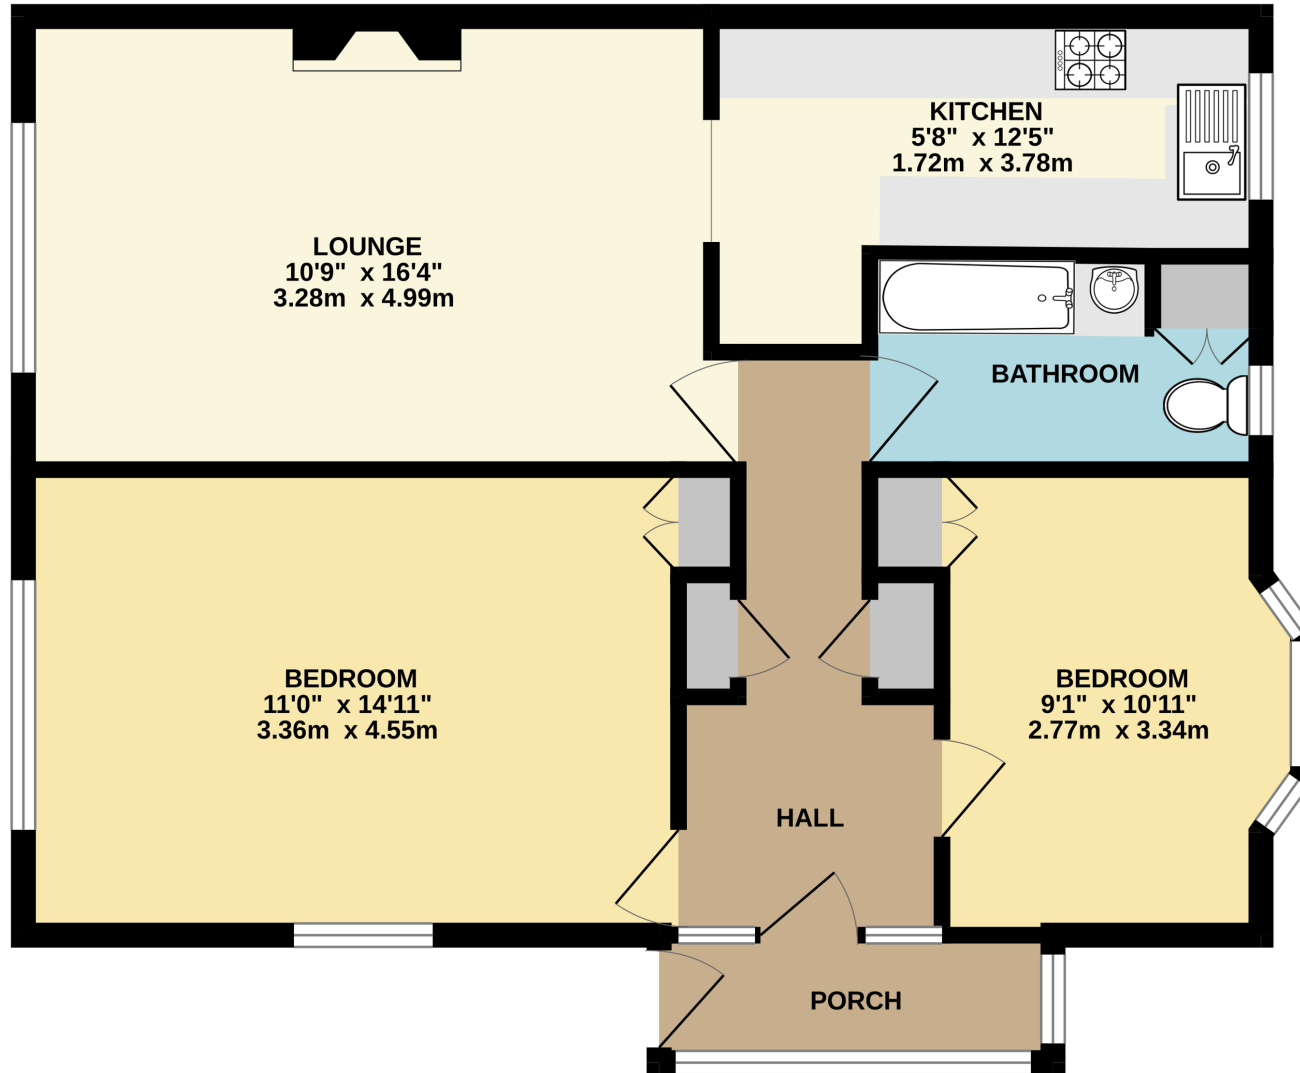

FIRST (TOP) FLOOR
666 sq.ft. (61.8 sq.m.) approx.

TOTAL FLOOR AREA : 666 sq.ft. (61.8 sq.m.) approx.
Measurements are approximate. Not to scale. Illustrative purposes only
Made with Metropix ©2024