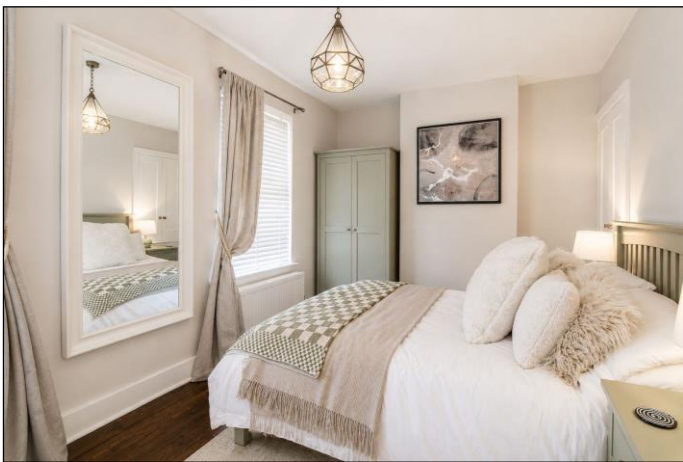

Queens Park, Aylesbury, Buckinghamshire, HP21 7RT

Gardens

There is an enclosed rear garden offering a good degree of privacy laid initially to paving with artificial lawn & gated rear access.

Parking

There are residents permit parking bays located to the front of the property. A permit is required to park in these bays.