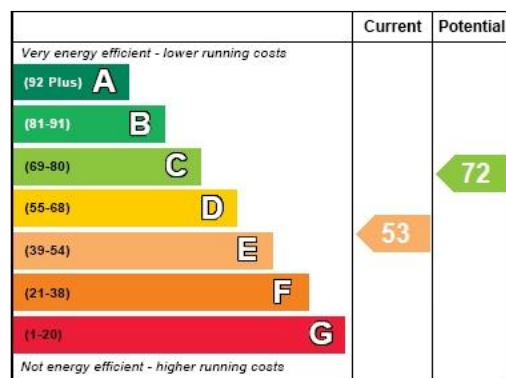

Energy Performance Graph

The Money Laundering, Terrorist Financing and Transfer of Funds (Information on the Payer) Regulations 2017: Intending purchasers will be asked to produce two forms of identification documents and we would ask for your prompt co-operation in order that there will be no delay in agreeing the sale.

Deposit: Please note that HILLYARDS take and hold a £250.00 deposit from the potential purchaser at the point of an offer being accepted in order for the property to be taken off the market.

Floor plan: for illustrative purposes only, not to scale.