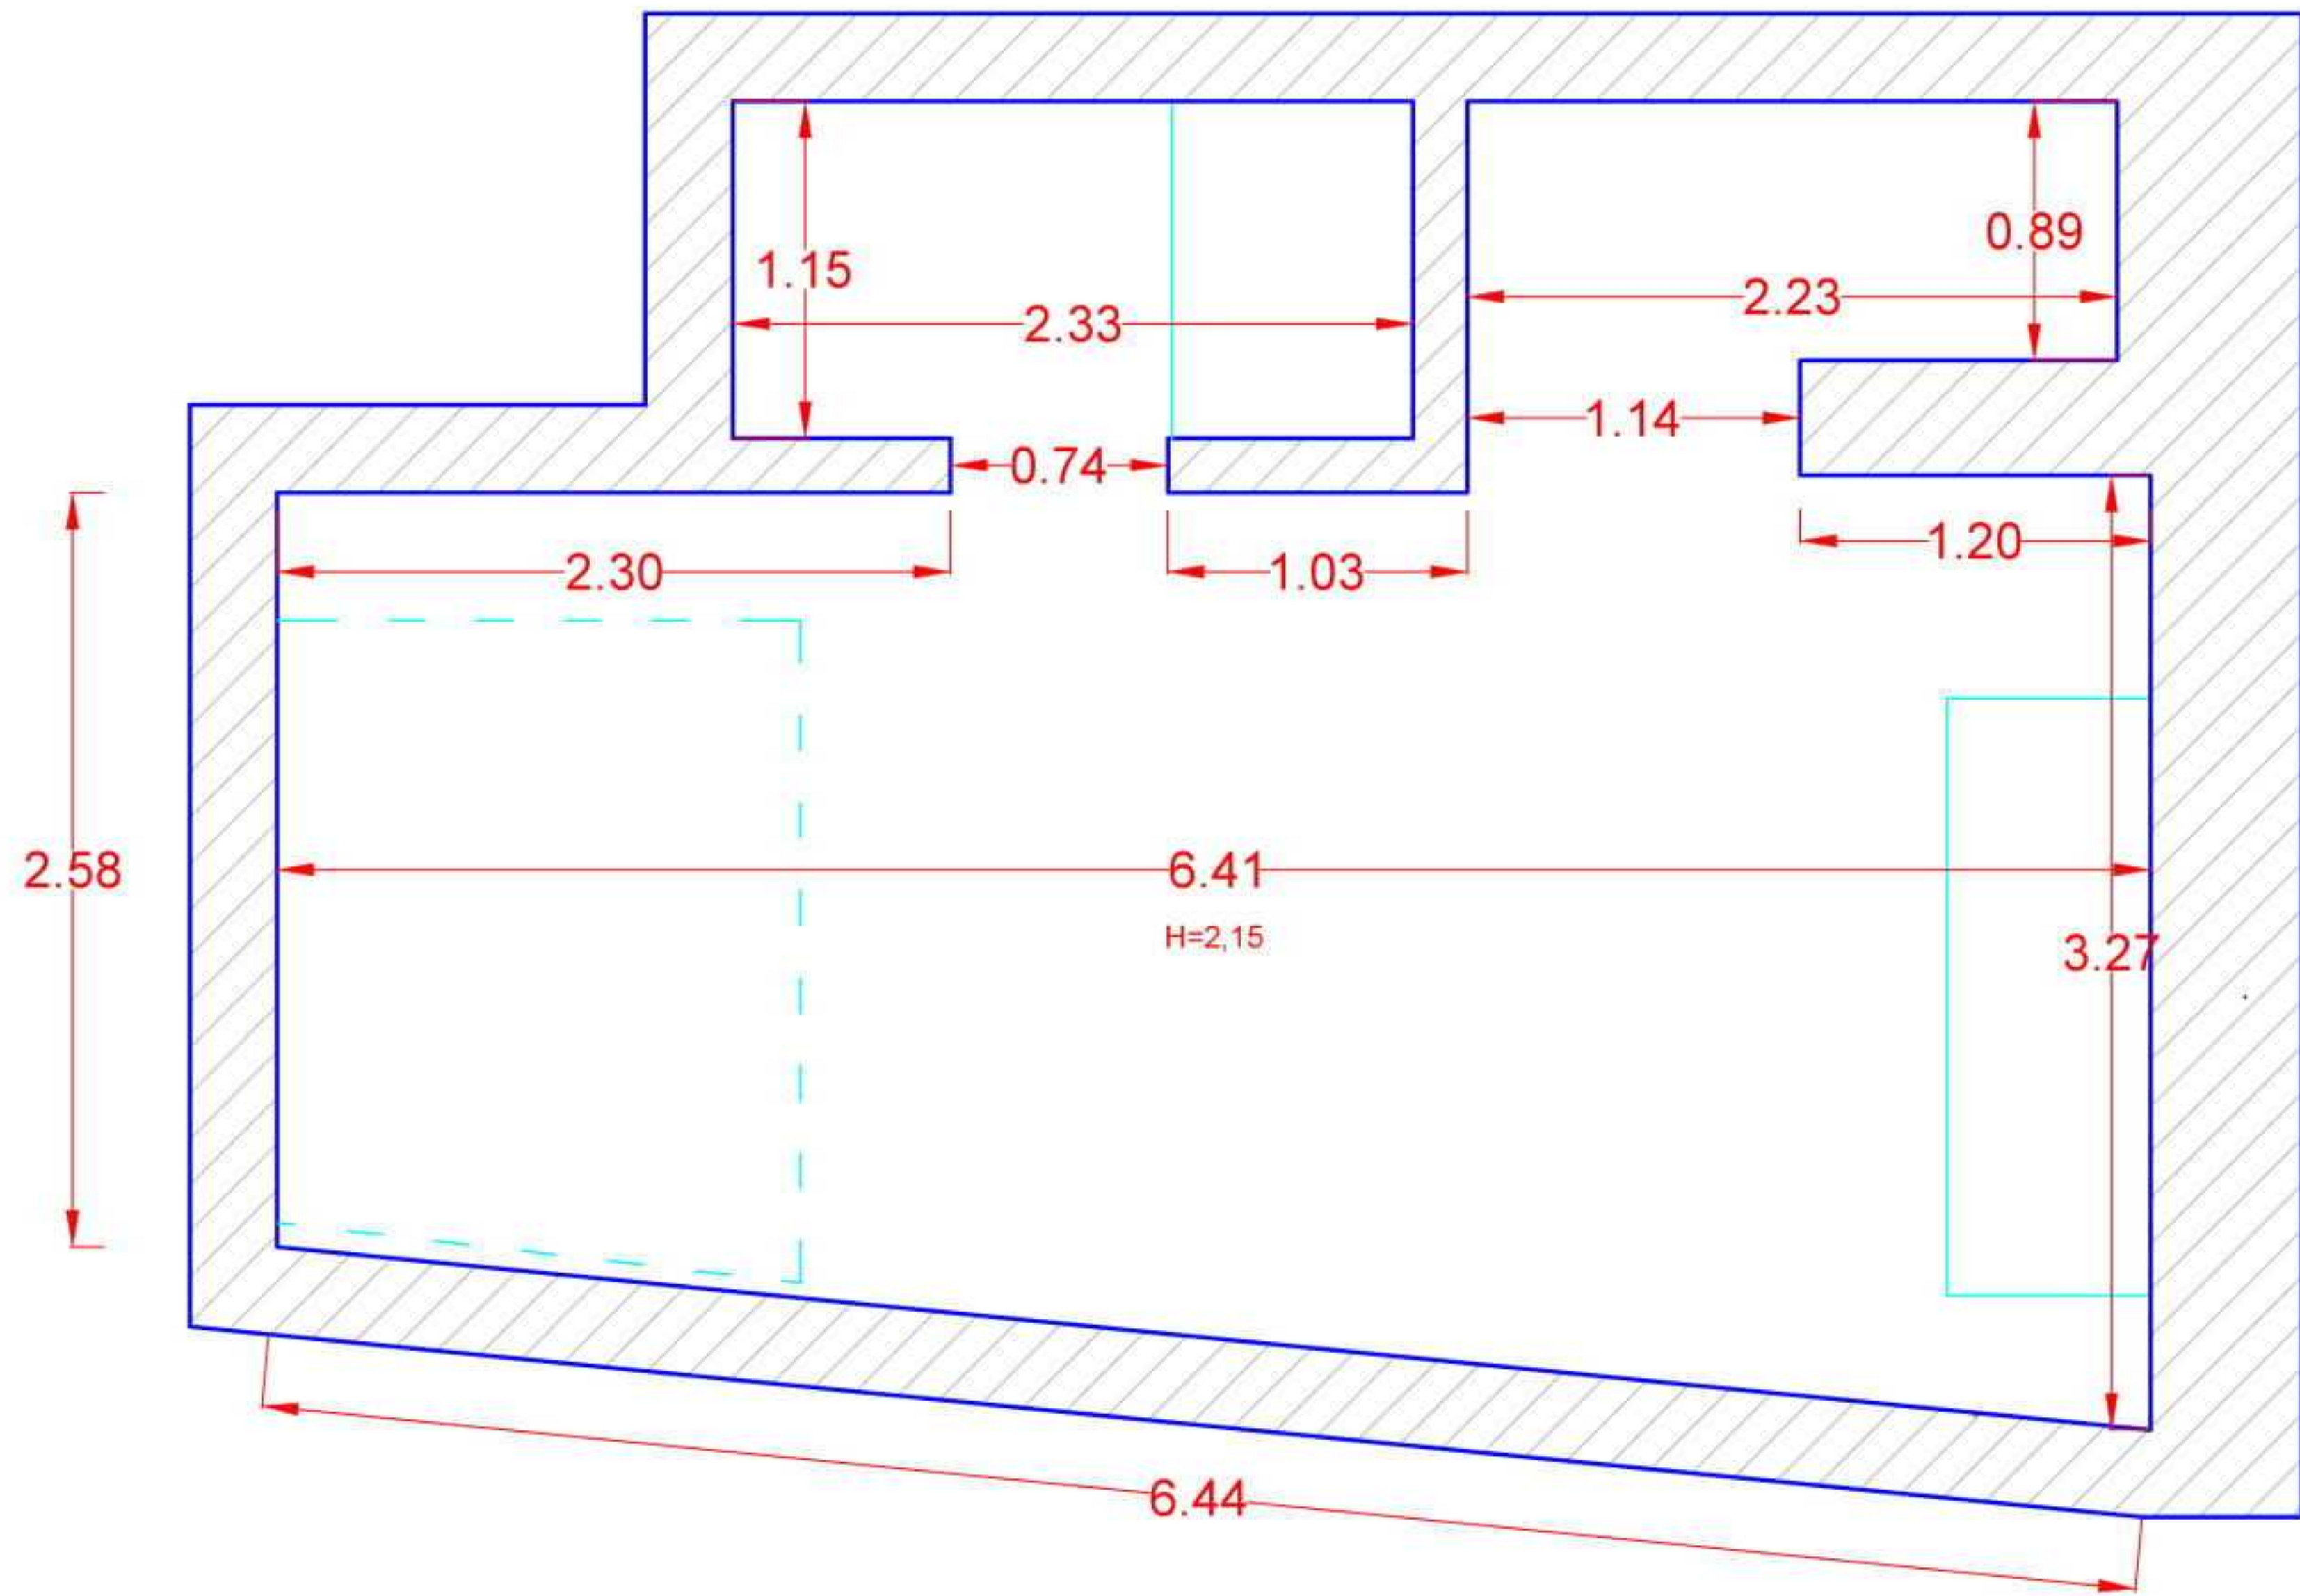

365 North End Rd
 GROUND FLOOR
 scale 1:50

365 North End Rd
 BASEMENT
 scale 1:50