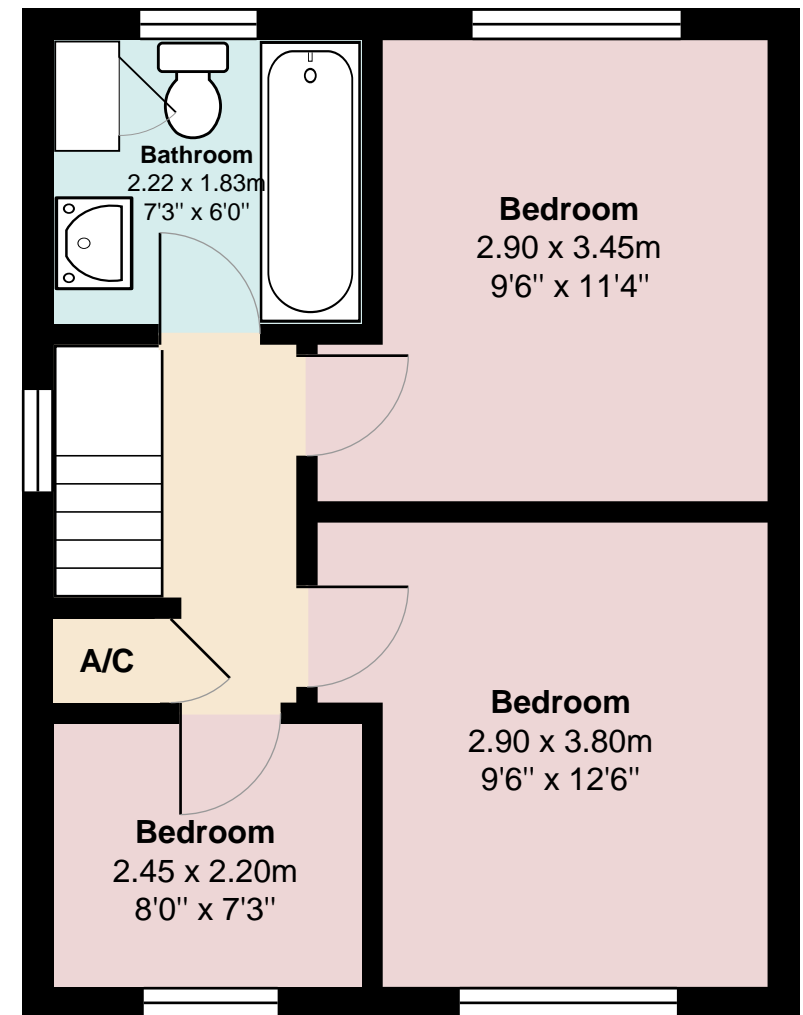

**Oxman Lane, Greenleys, MK12 6LF**

Total Area: 107.2 m<sup>2</sup> ... 1154 ft<sup>2</sup>

All measurements are approximate and for display purposes only