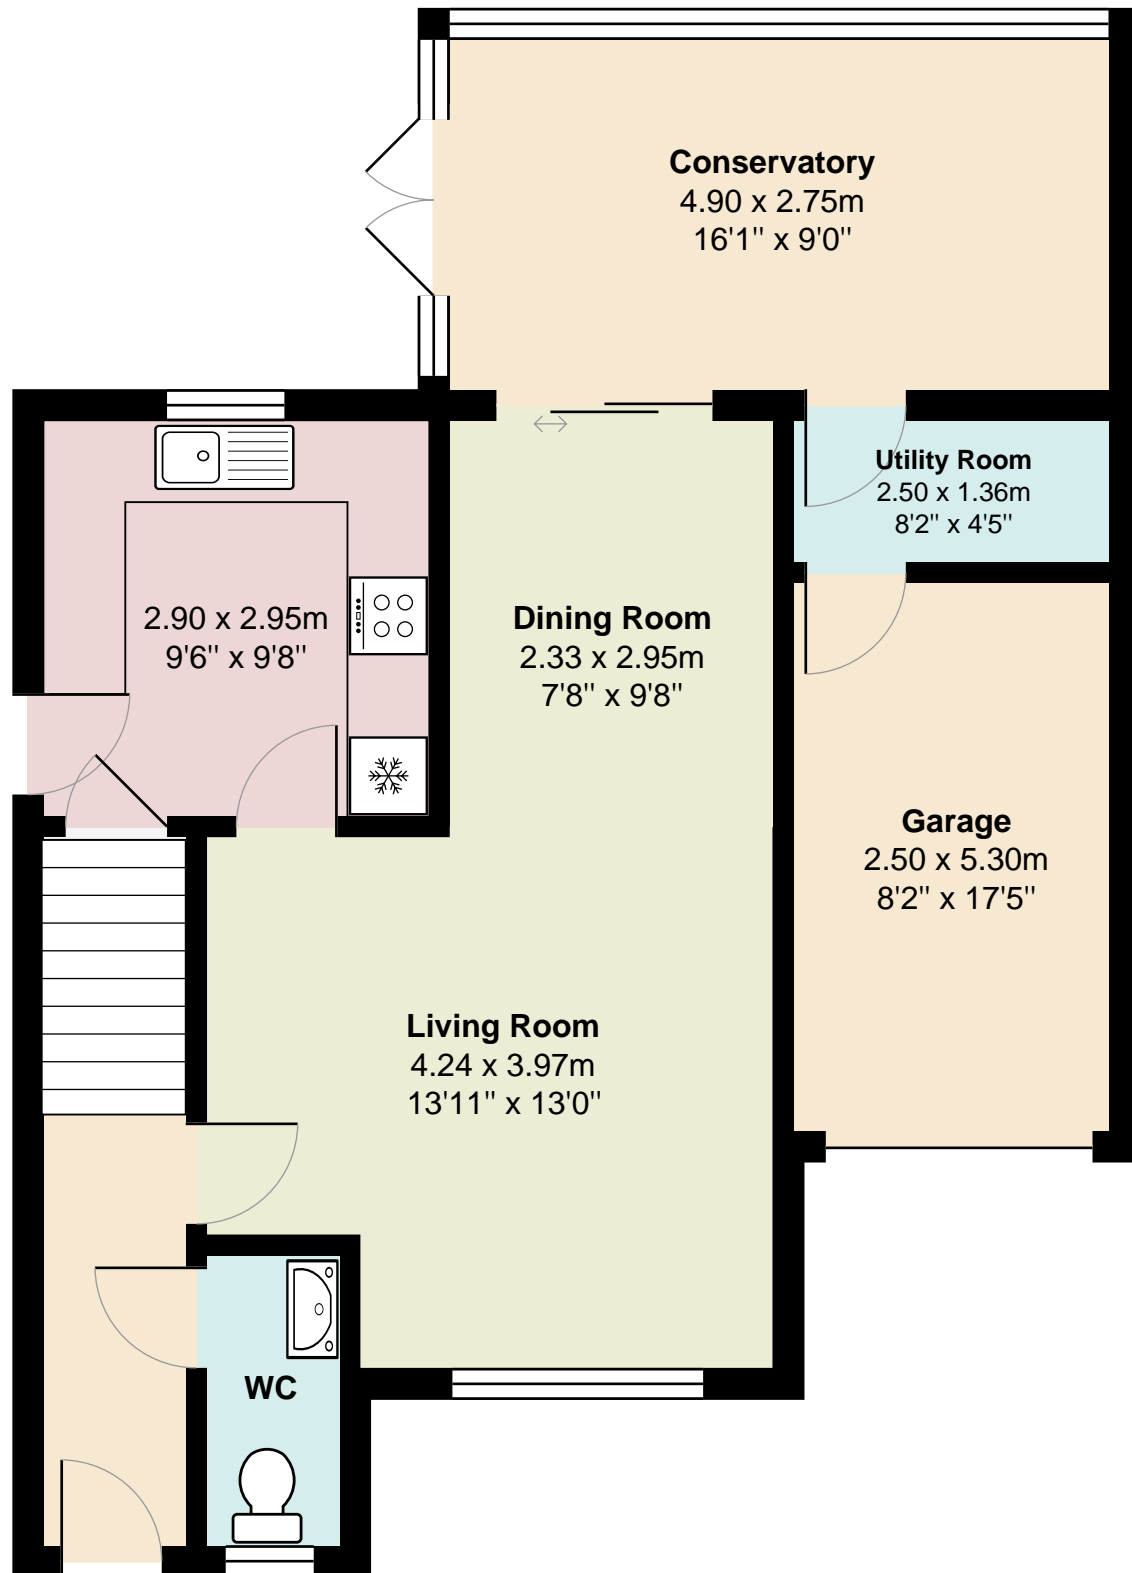

**Oxman Lane, Greenleys, MK12 6LF**

Total Area: 107.2 m<sup>2</sup> ... 1154 ft<sup>2</sup>

All measurements are approximate and for display purposes only