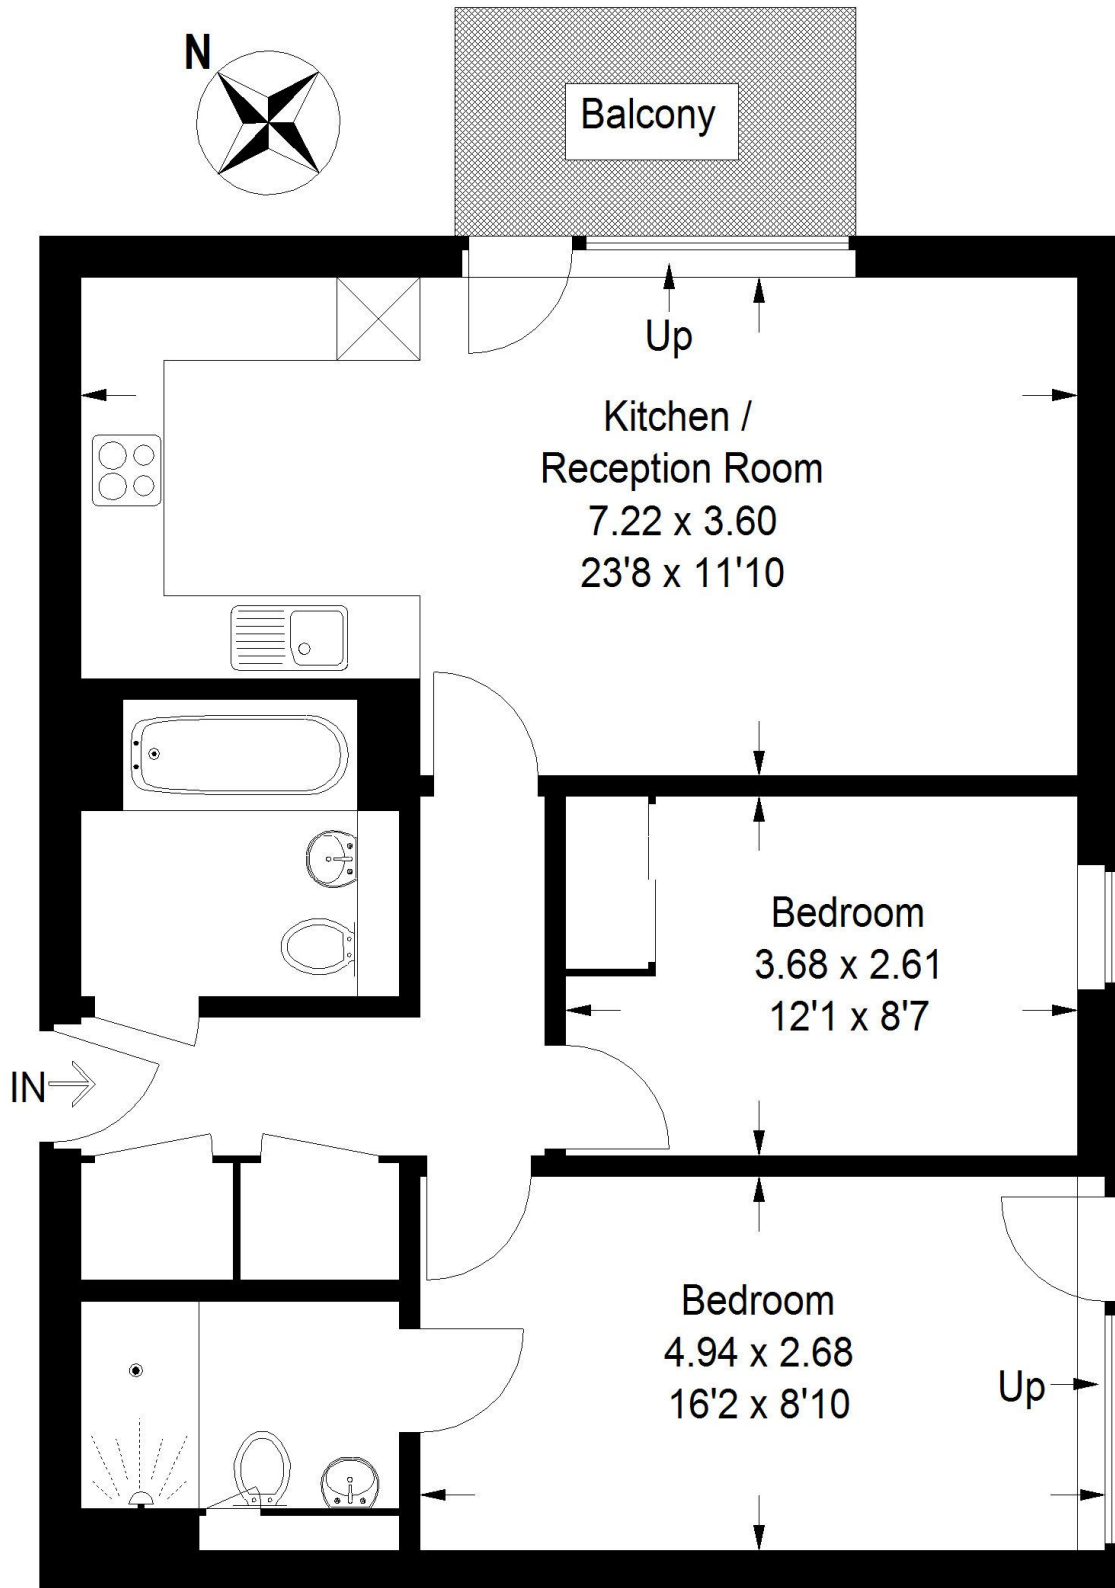

Cardinal Building

Approximate Gross Internal Area = 67.5 sq m / 726 sq ft

Sixth Floor

Illustration for identification purposes only, measurements are approximate, not to scale.