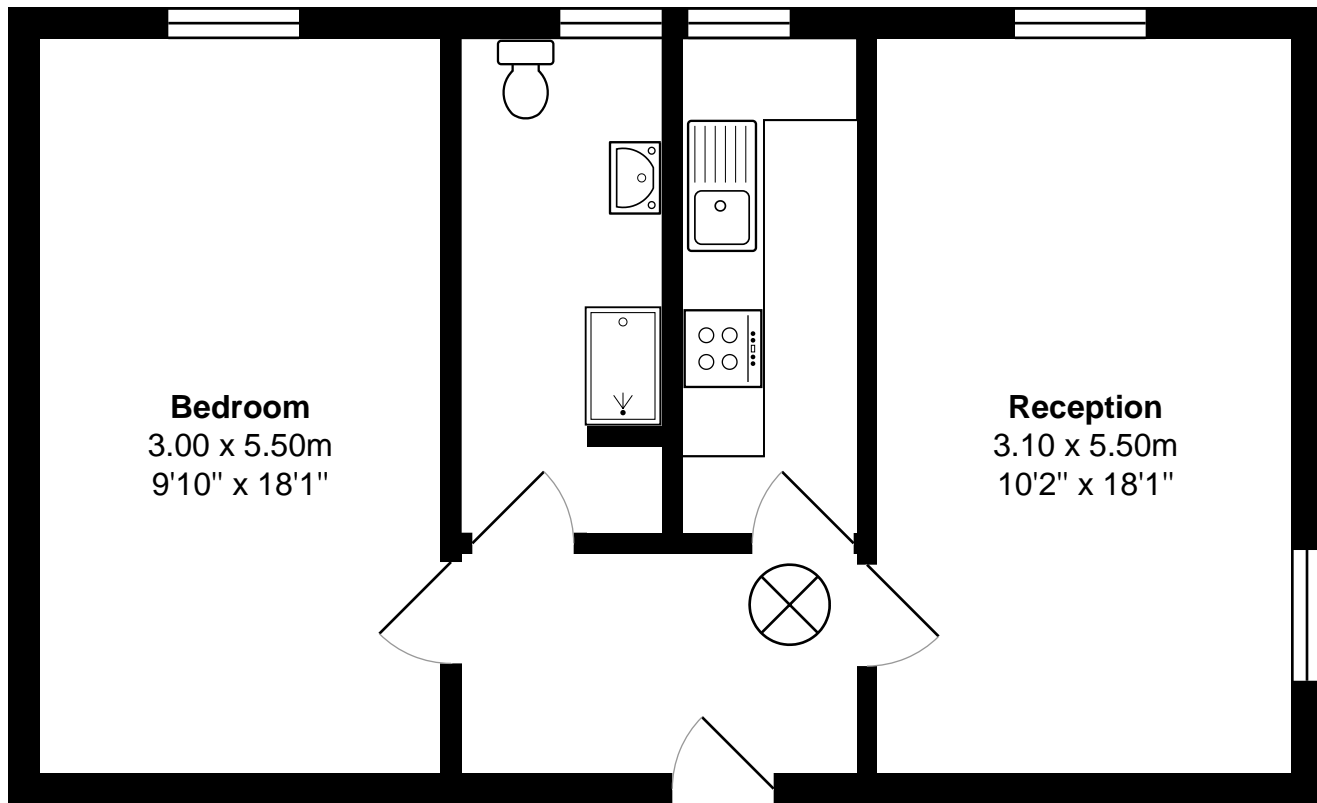

55 Acton House, 253 Horn Lane, London, W3 9EJ

Total Area: 51.6 m² ... 555 ft²

All measurements are approximate and for display purposes only