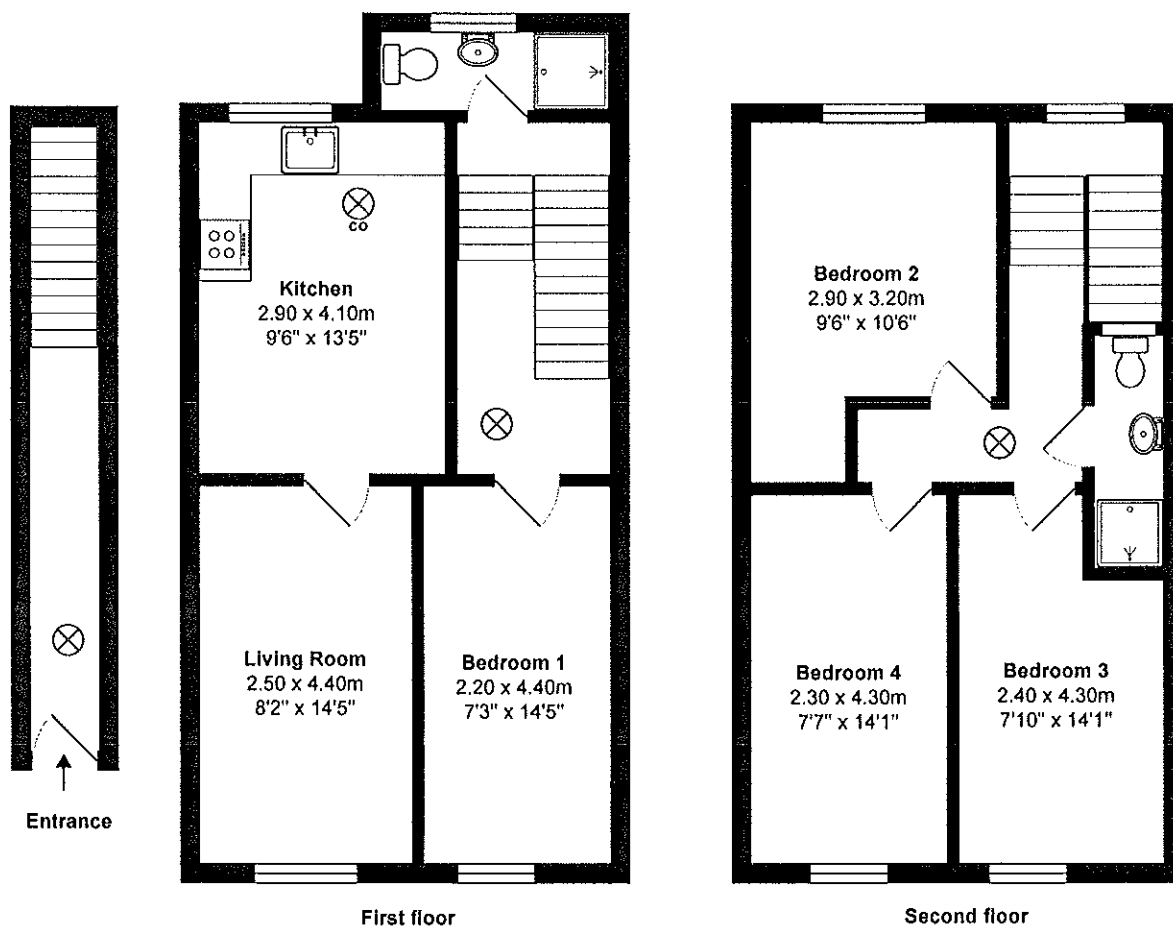

8a Churchfield Road, London, W3 6EG

First floor

Second floor

⊗ = smoke alarm

⊗ = carbon monoxide detector
CO

Total Area: 92.9 m² ... 1000 ft²

All measurements are approximate and for display purposes only