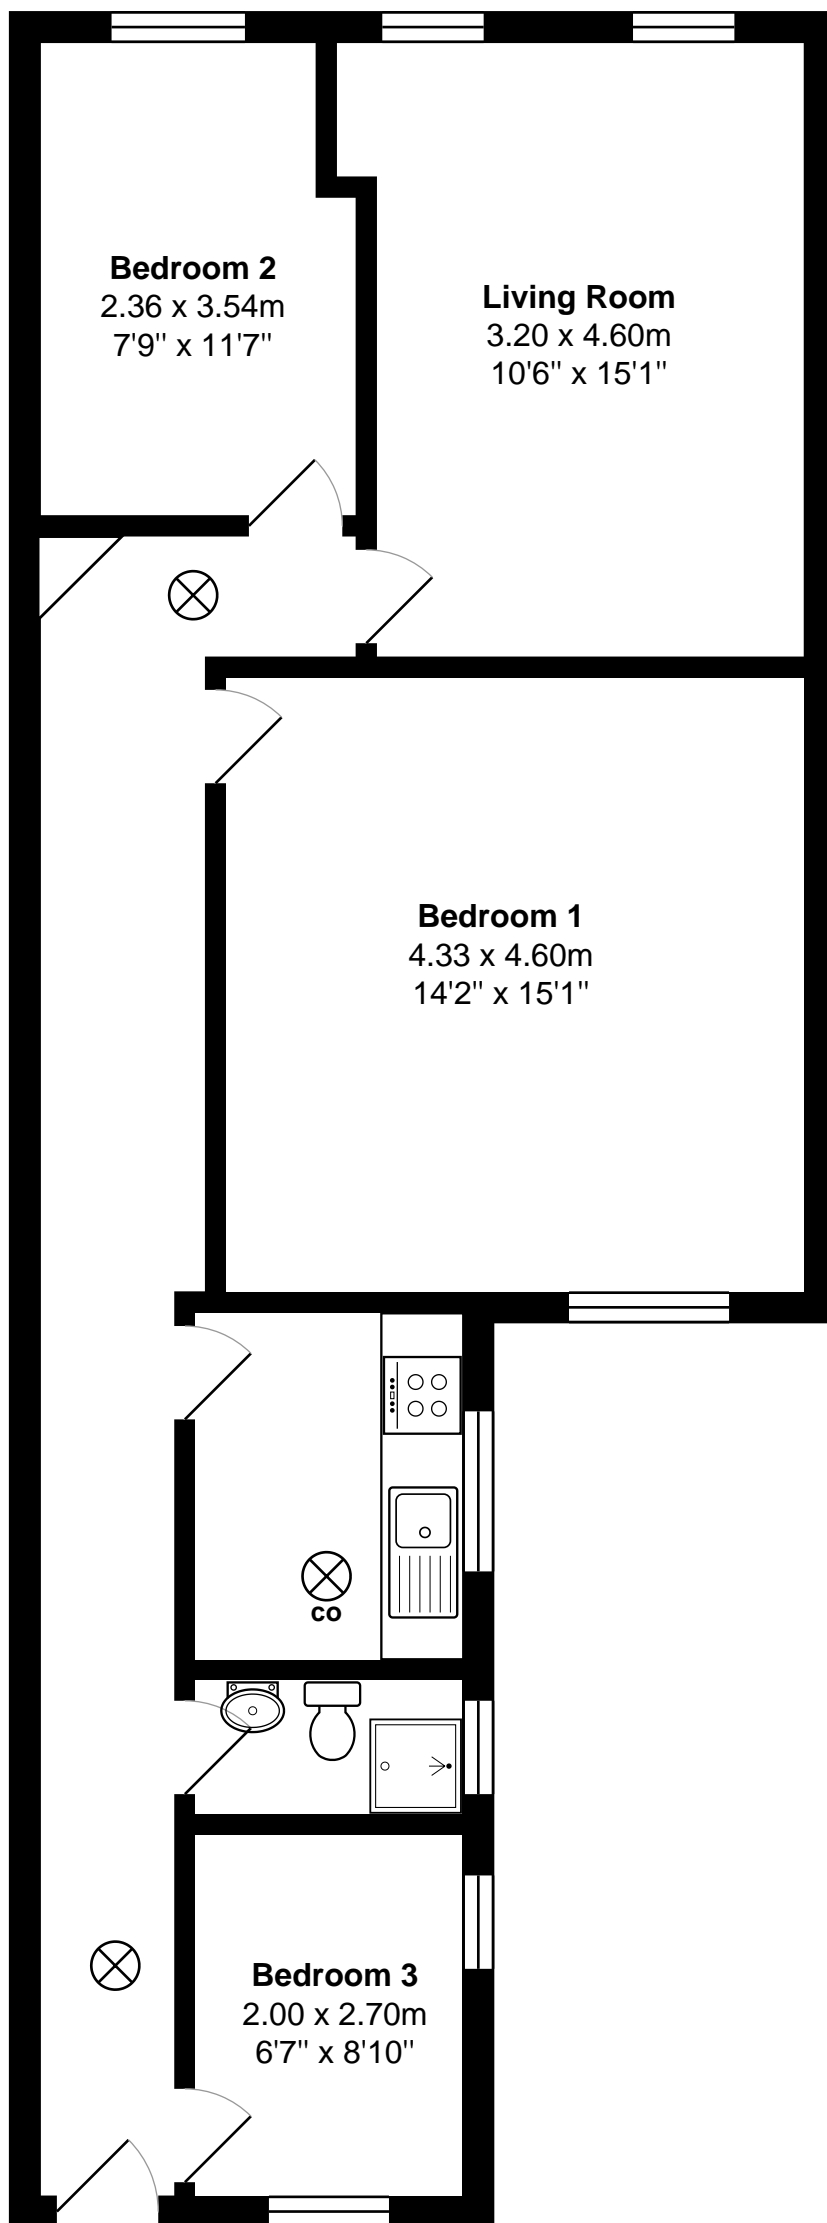

11a Station Parade, Uxbridge Road, London, W5 3LD

⊗ = smoke alarm

⊗ = carbon monoxide alarm  
CO

Total Area: 75.0 m<sup>2</sup> ... 807 ft<sup>2</sup>

All measurements are approximate and for display purposes only