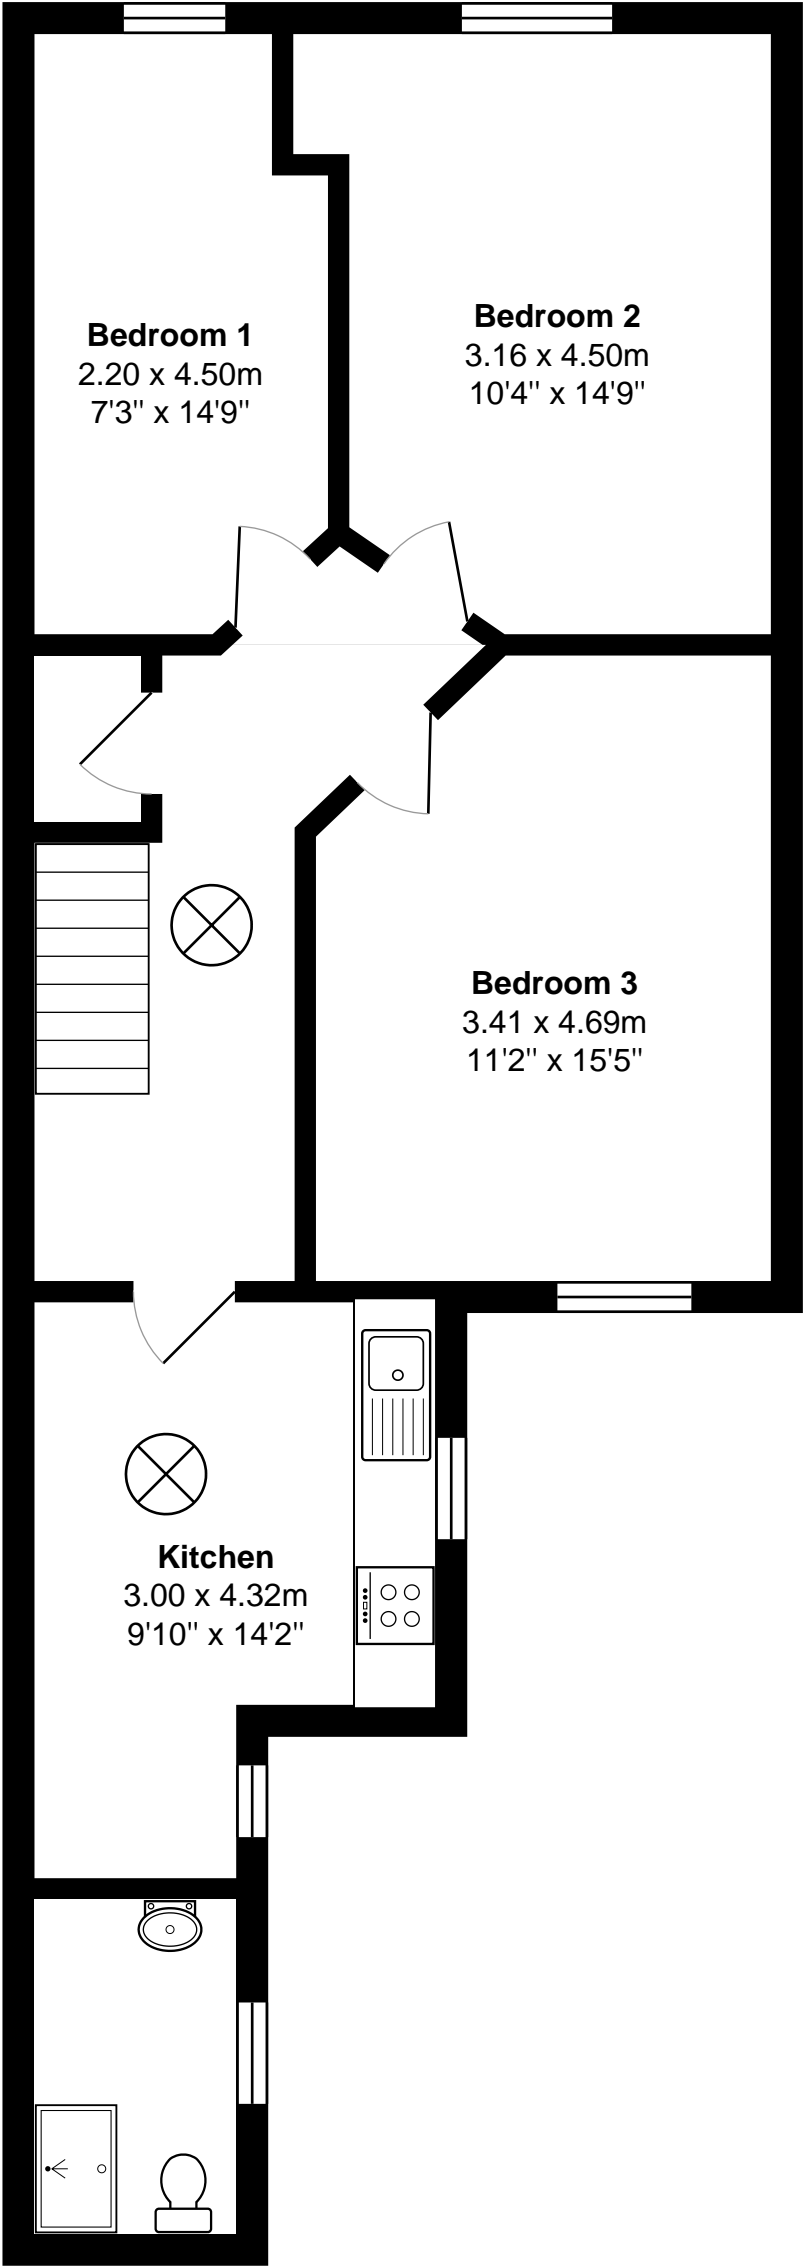

27a Horn Lane, London, W3 9NJ

Total Area: 67.2 m² ... 723 ft²

All measurements are approximate and for display purposes only