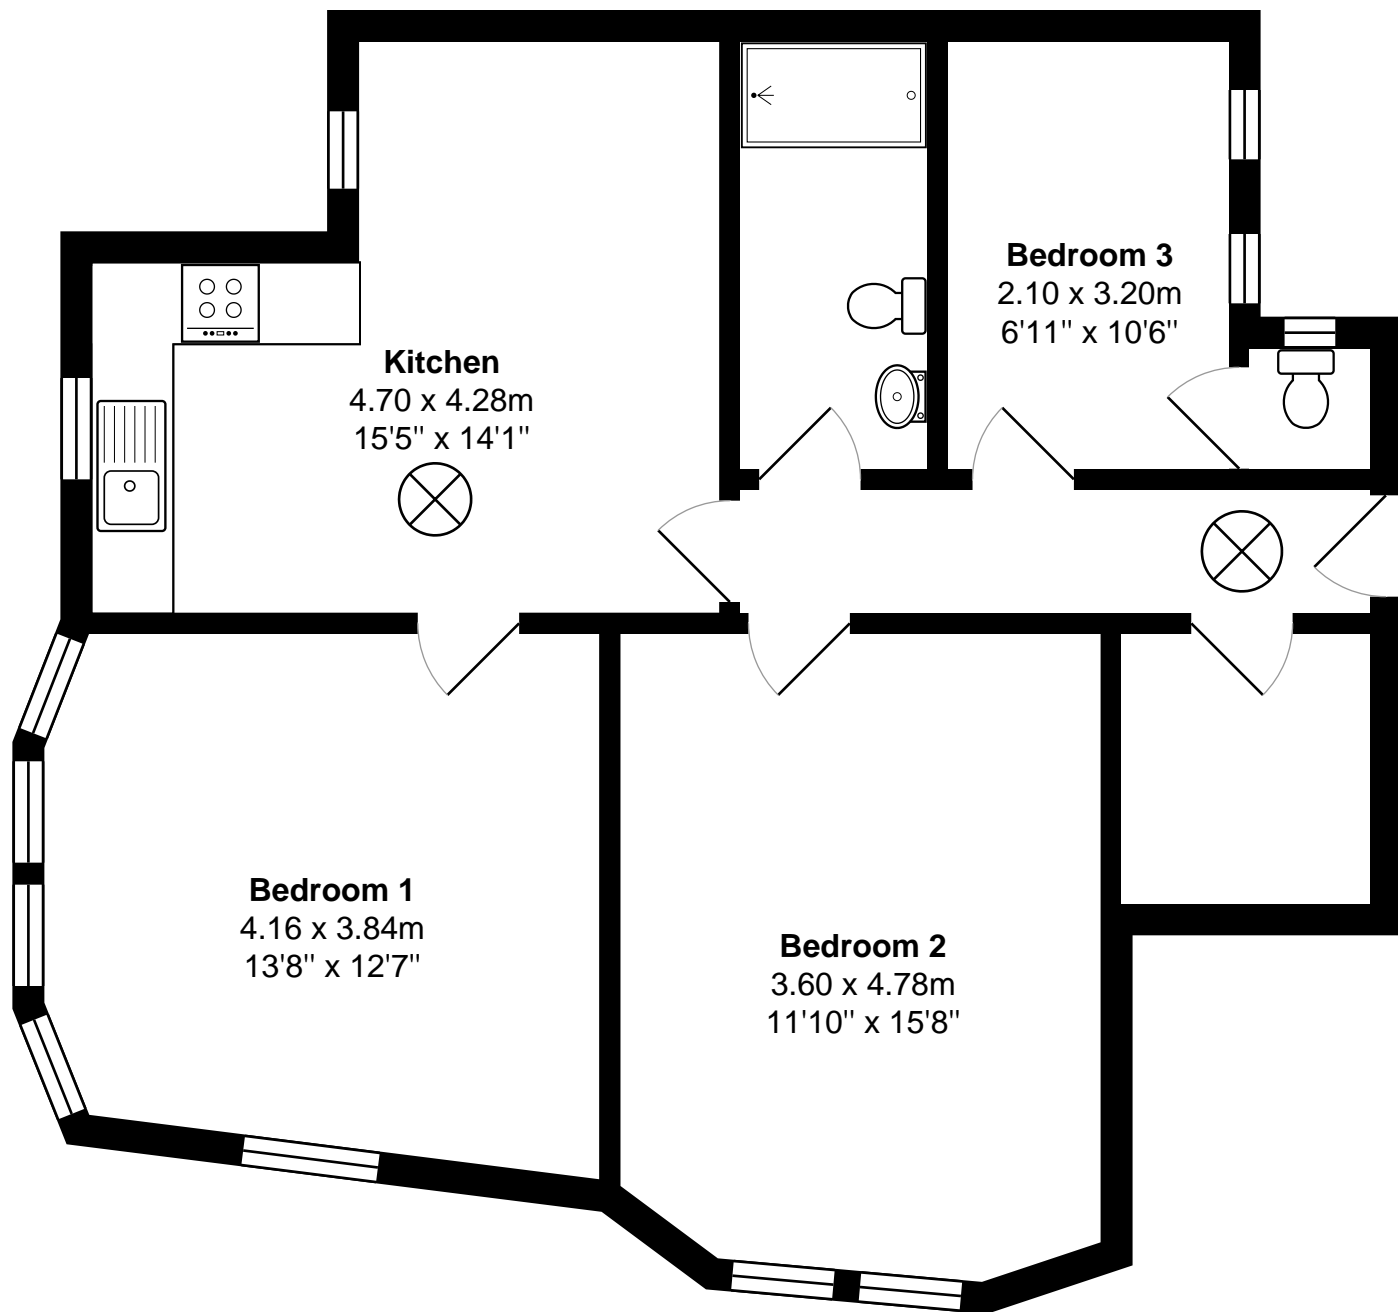

70 Newton Avenue, London, W3 8AP

Total Area: 74.0 m<sup>2</sup> ... 797 ft<sup>2</sup>

All measurements are approximate and for display purposes only