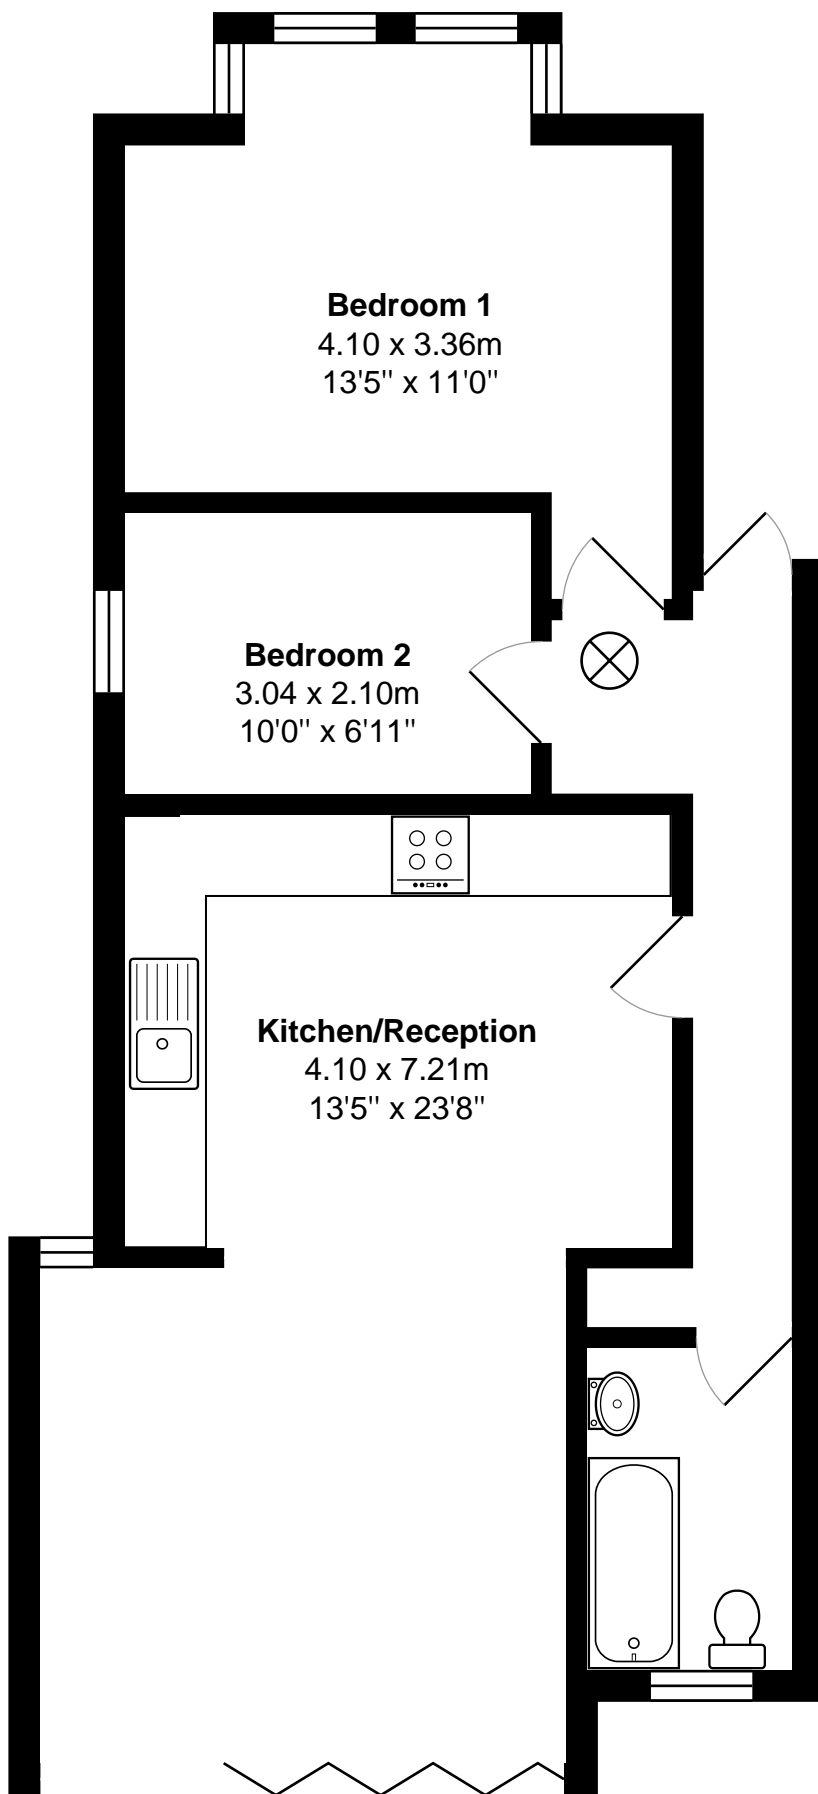

3b Rosemont Road, London, W3 9LT

Total Area: 60.4 m² ... 651 ft²

All measurements are approximate and for display purposes only