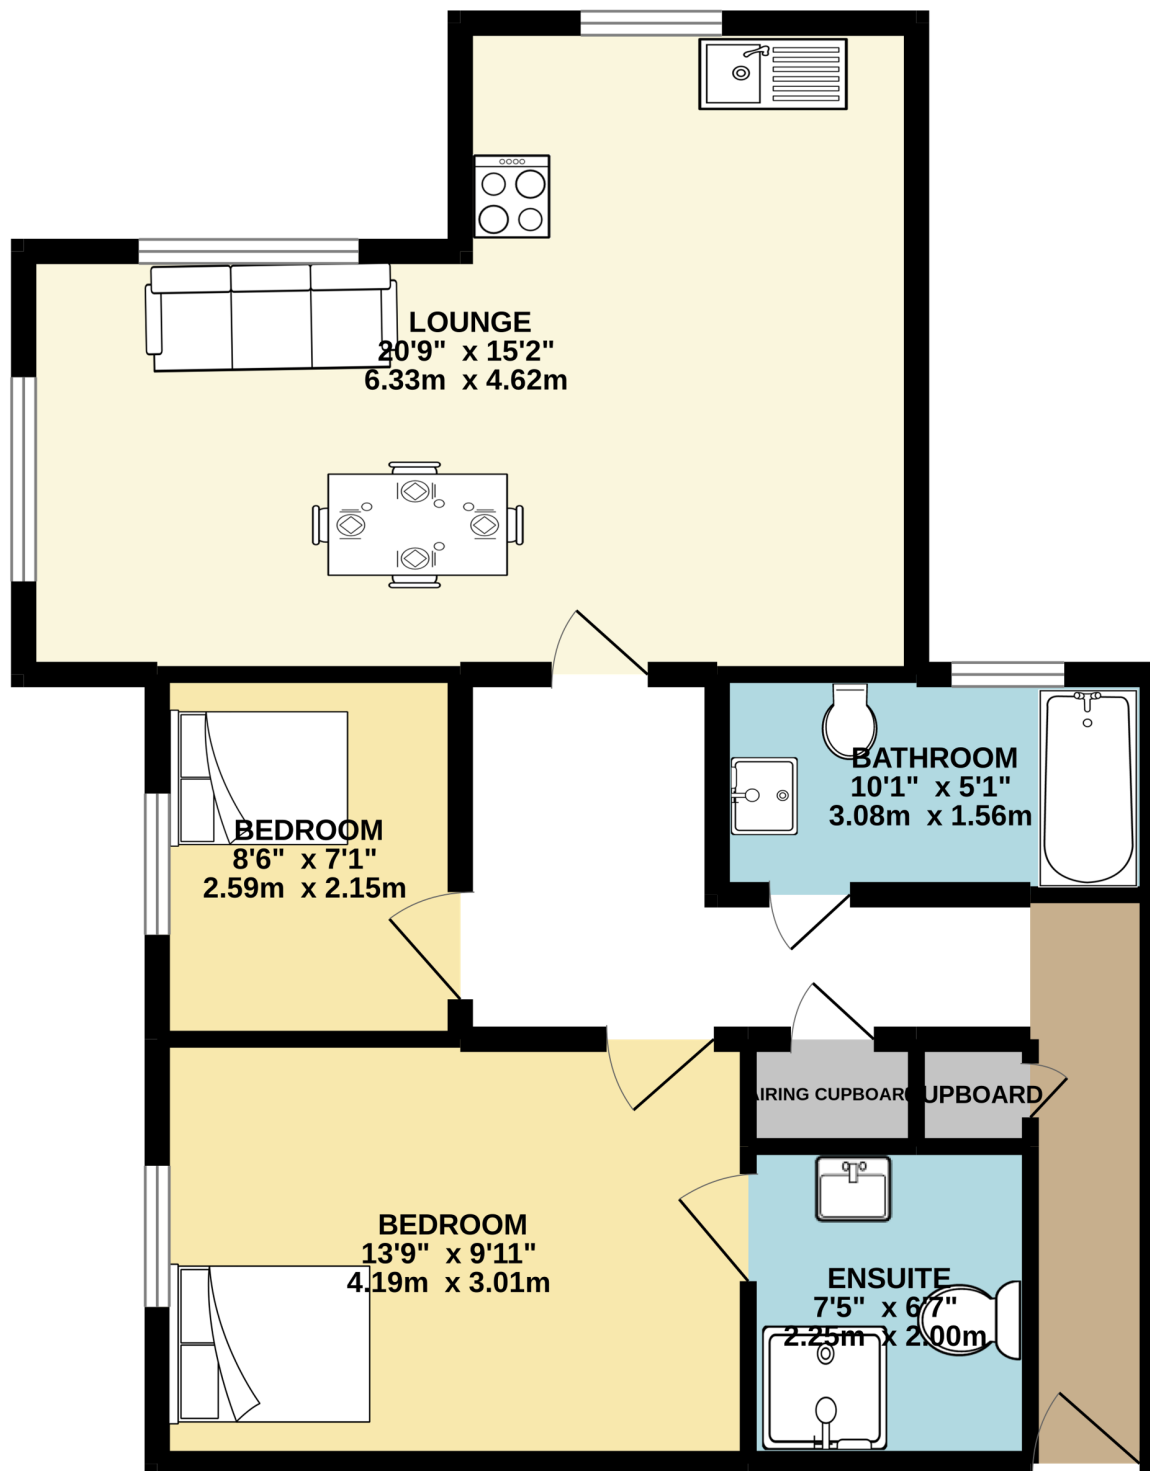

GROUND FLOOR
611 sq.ft. (56.7 sq.m.) approx.

TOTAL FLOOR AREA : 611 sq.ft. (56.7 sq.m.) approx.

Whilst every attempt has been made to ensure the accuracy of the floorplan contained here, measurements of doors, windows, rooms and any other items are approximate and no responsibility is taken for any error, omission or mis-statement. This plan is for illustrative purposes only and should be used as such by any prospective purchaser. The services, systems and appliances shown have not been tested and no guarantee as to their operability or efficiency can be given.