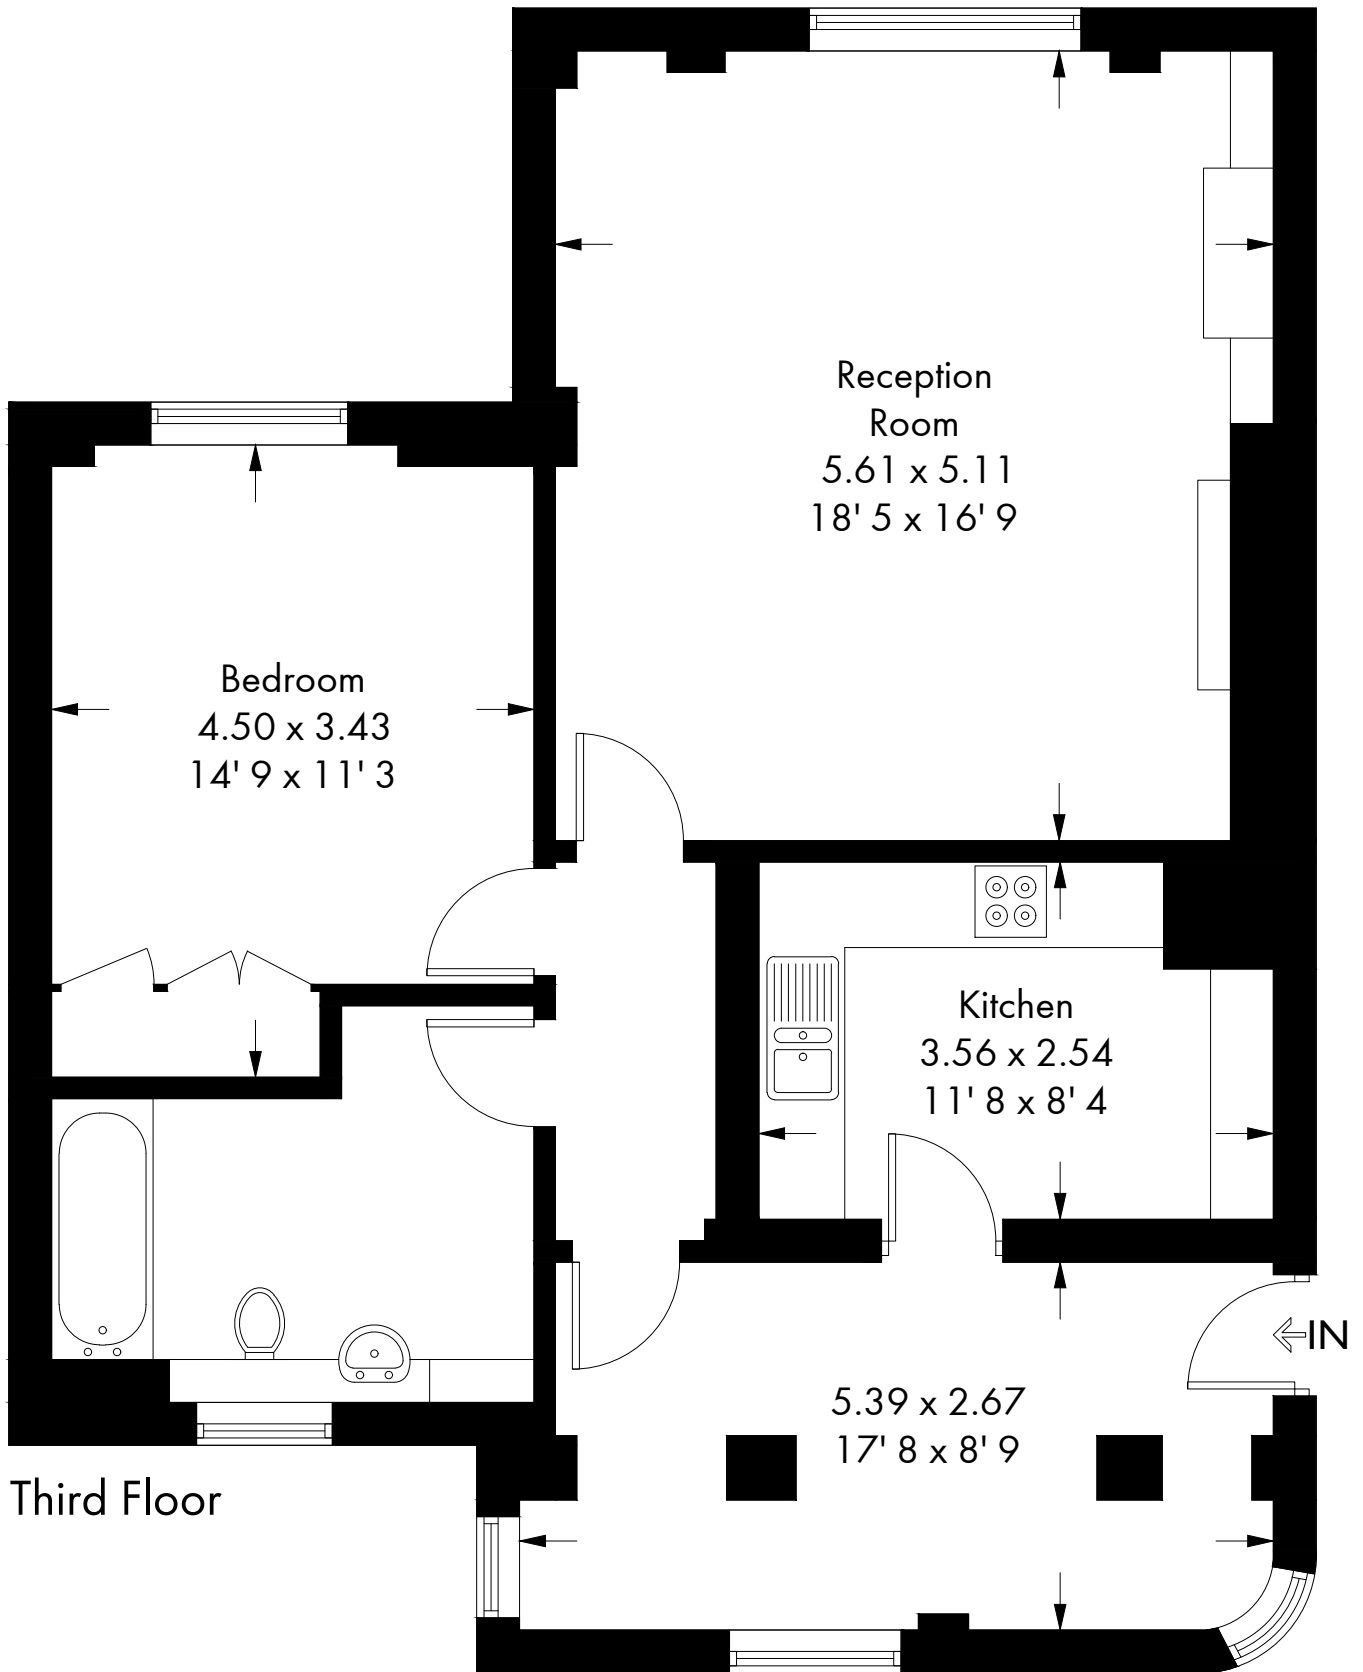

# Kensington Green

Approximate Gross Internal Area = 882 sq ft / 81.9 sq m

This plan is not to scale and must be used as layout guidance only. All measurements and areas are approximate and should not be relied upon to provide accurate information. This plan must not be relied upon when making property valuations, design considerations or any other such relevant decisions. We accept no responsibility or liability (whether in contract, tort or otherwise) in relation to any loss whatsoever arising from or in connection with any use of this plan or the adequacy, accuracy or completeness of it or any information within it.