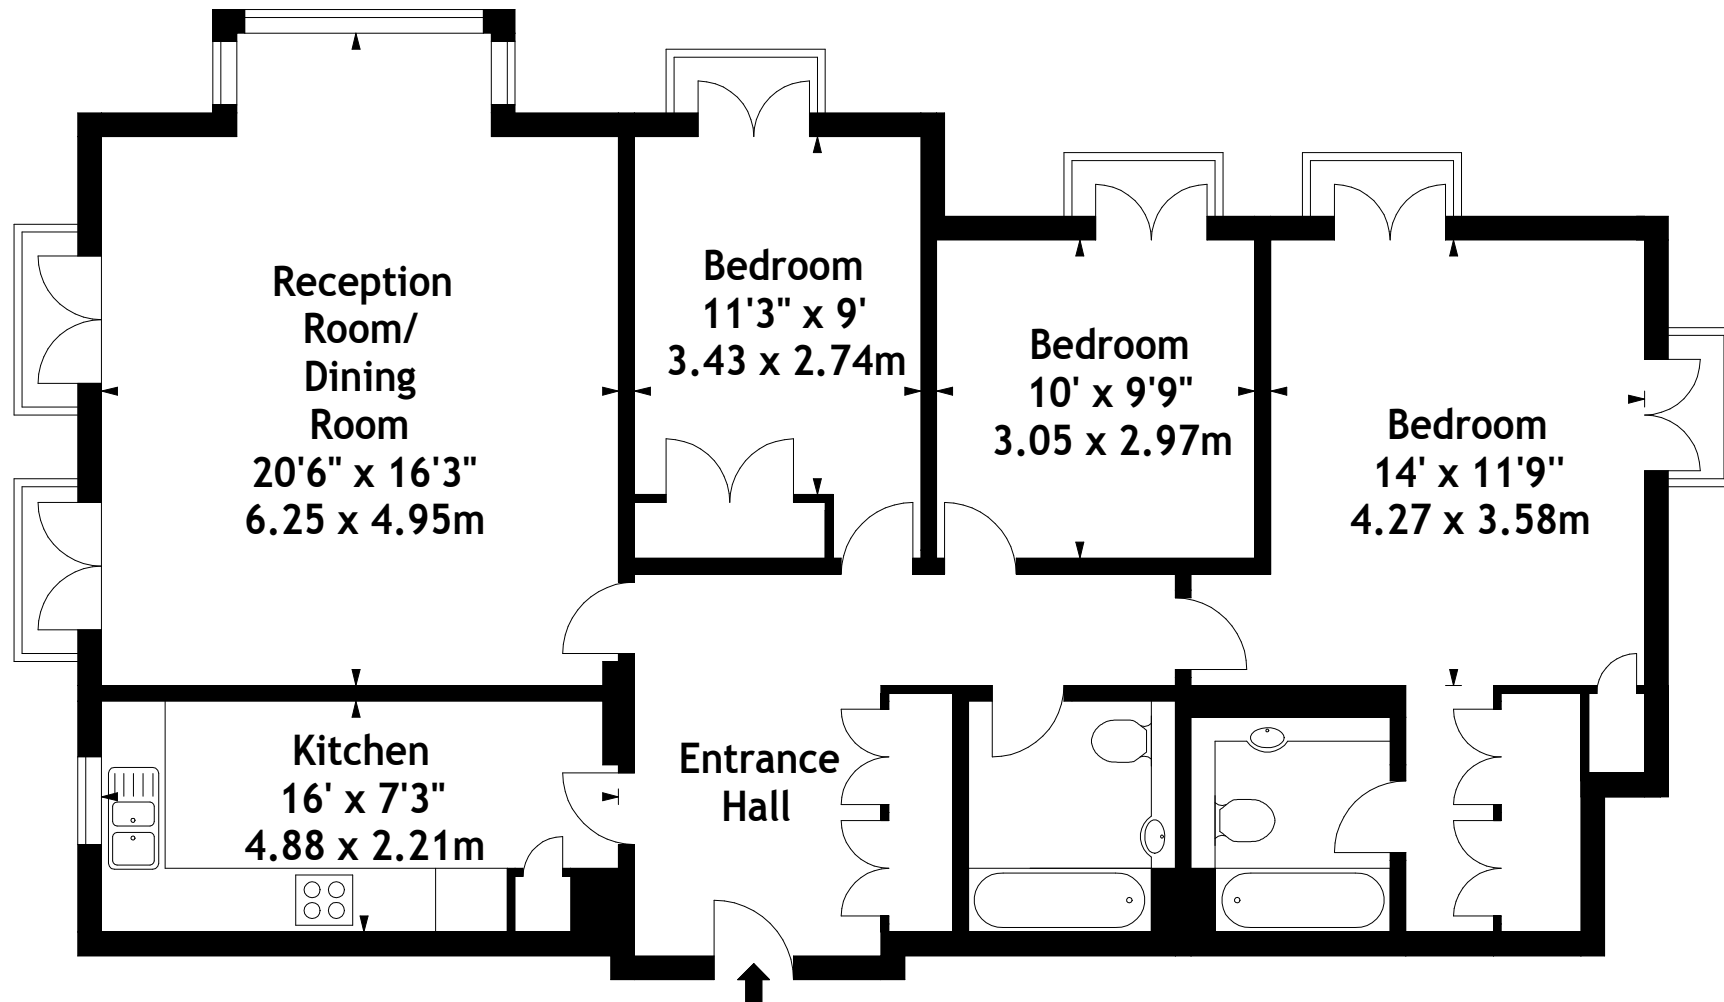

Rowan Lodge, W8
Approx. Gross Internal Area
1160 Sq Ft - 107.76 Sq M

First Floor

Measured in accordance with RICS guidelines. Every attempt is made to ensure accuracy, however all measurements are approximate. This floor plan is for illustrative purposes only and is not to scale.