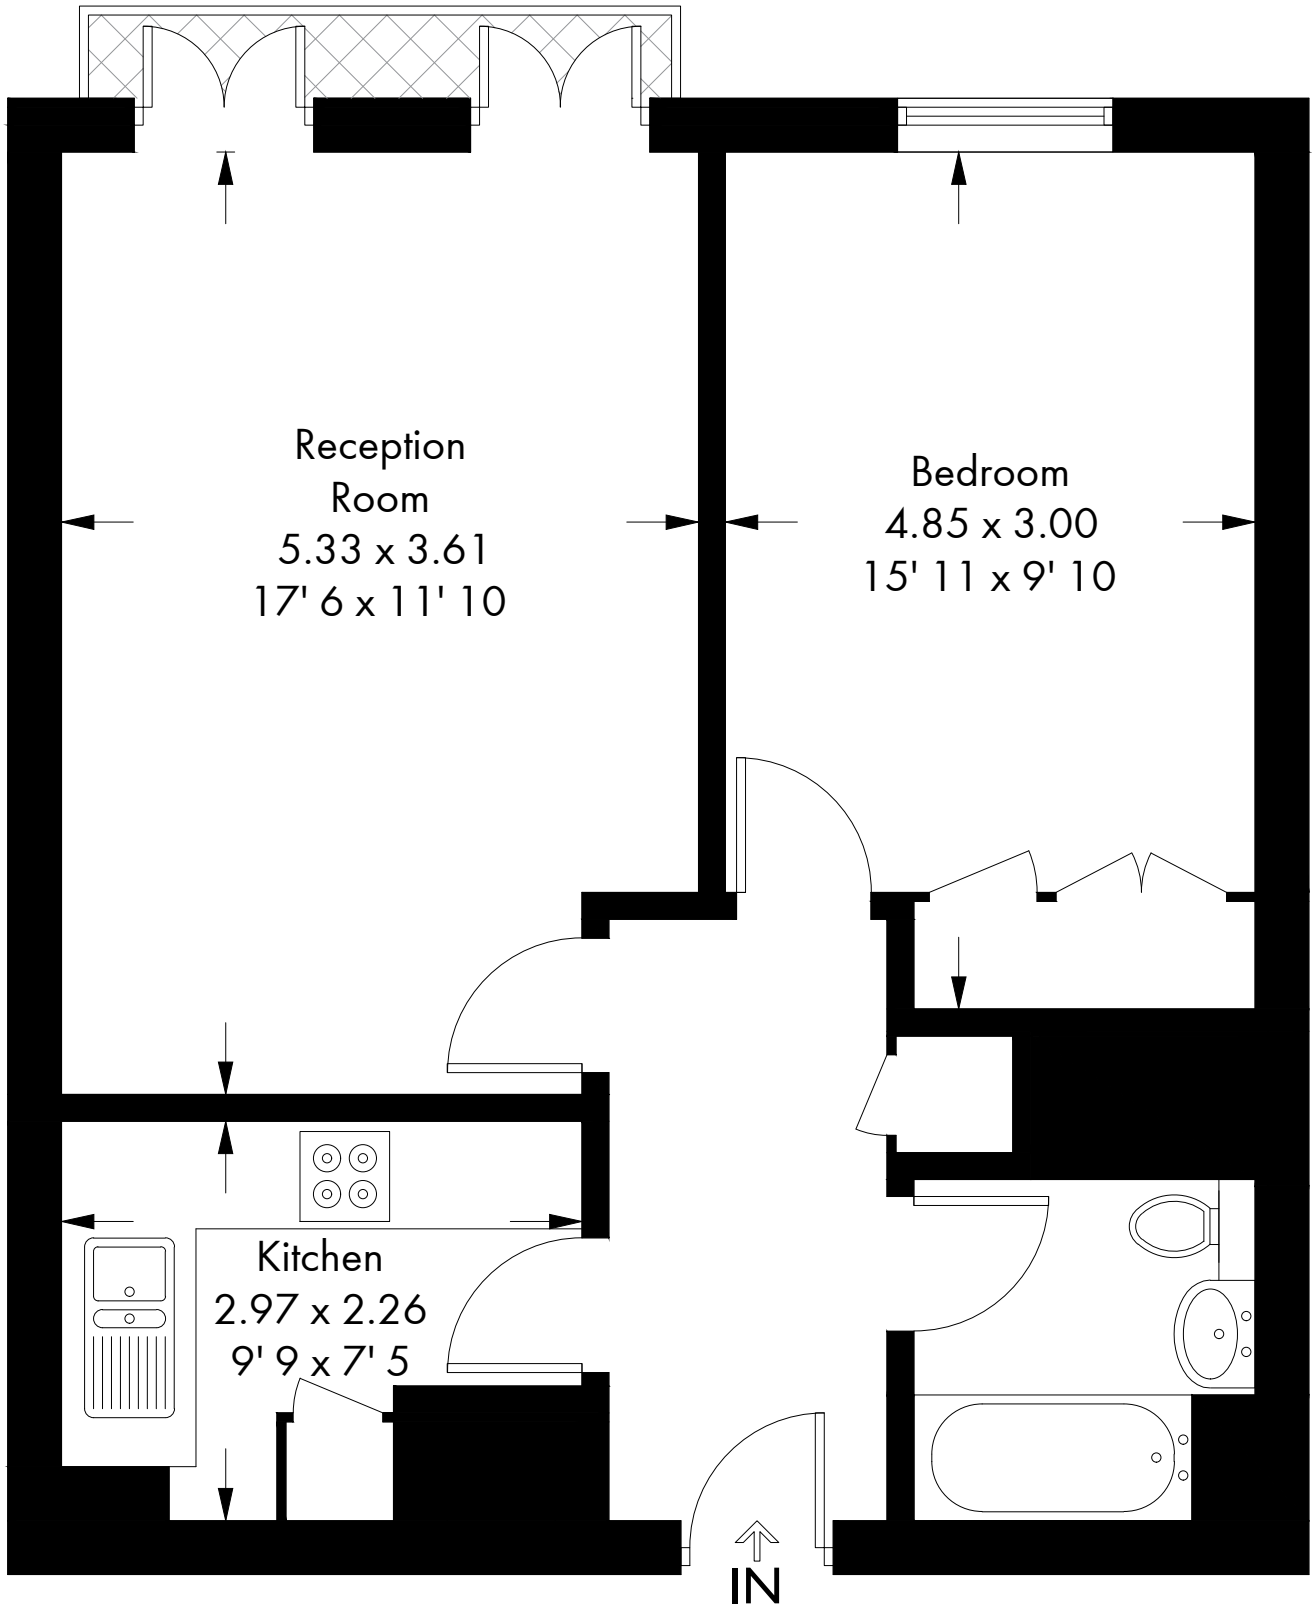

# Oak Lodge Kensington Green

Approximate Gross Internal Area = 568 sq ft / 52.8 sq m

## Fourth Floor

This plan is not to scale and must be used as layout guidance only. All measurements and areas are approximate and should not be relied upon to provide accurate information. This plan must not be relied upon when making property valuations, design considerations or any other such relevant decisions. We accept no responsibility or liability (whether in contract, tort or otherwise) in relation to any loss whatsoever arising from or in connection with any use of this plan or the adequacy, accuracy or completeness of it or any information within it.