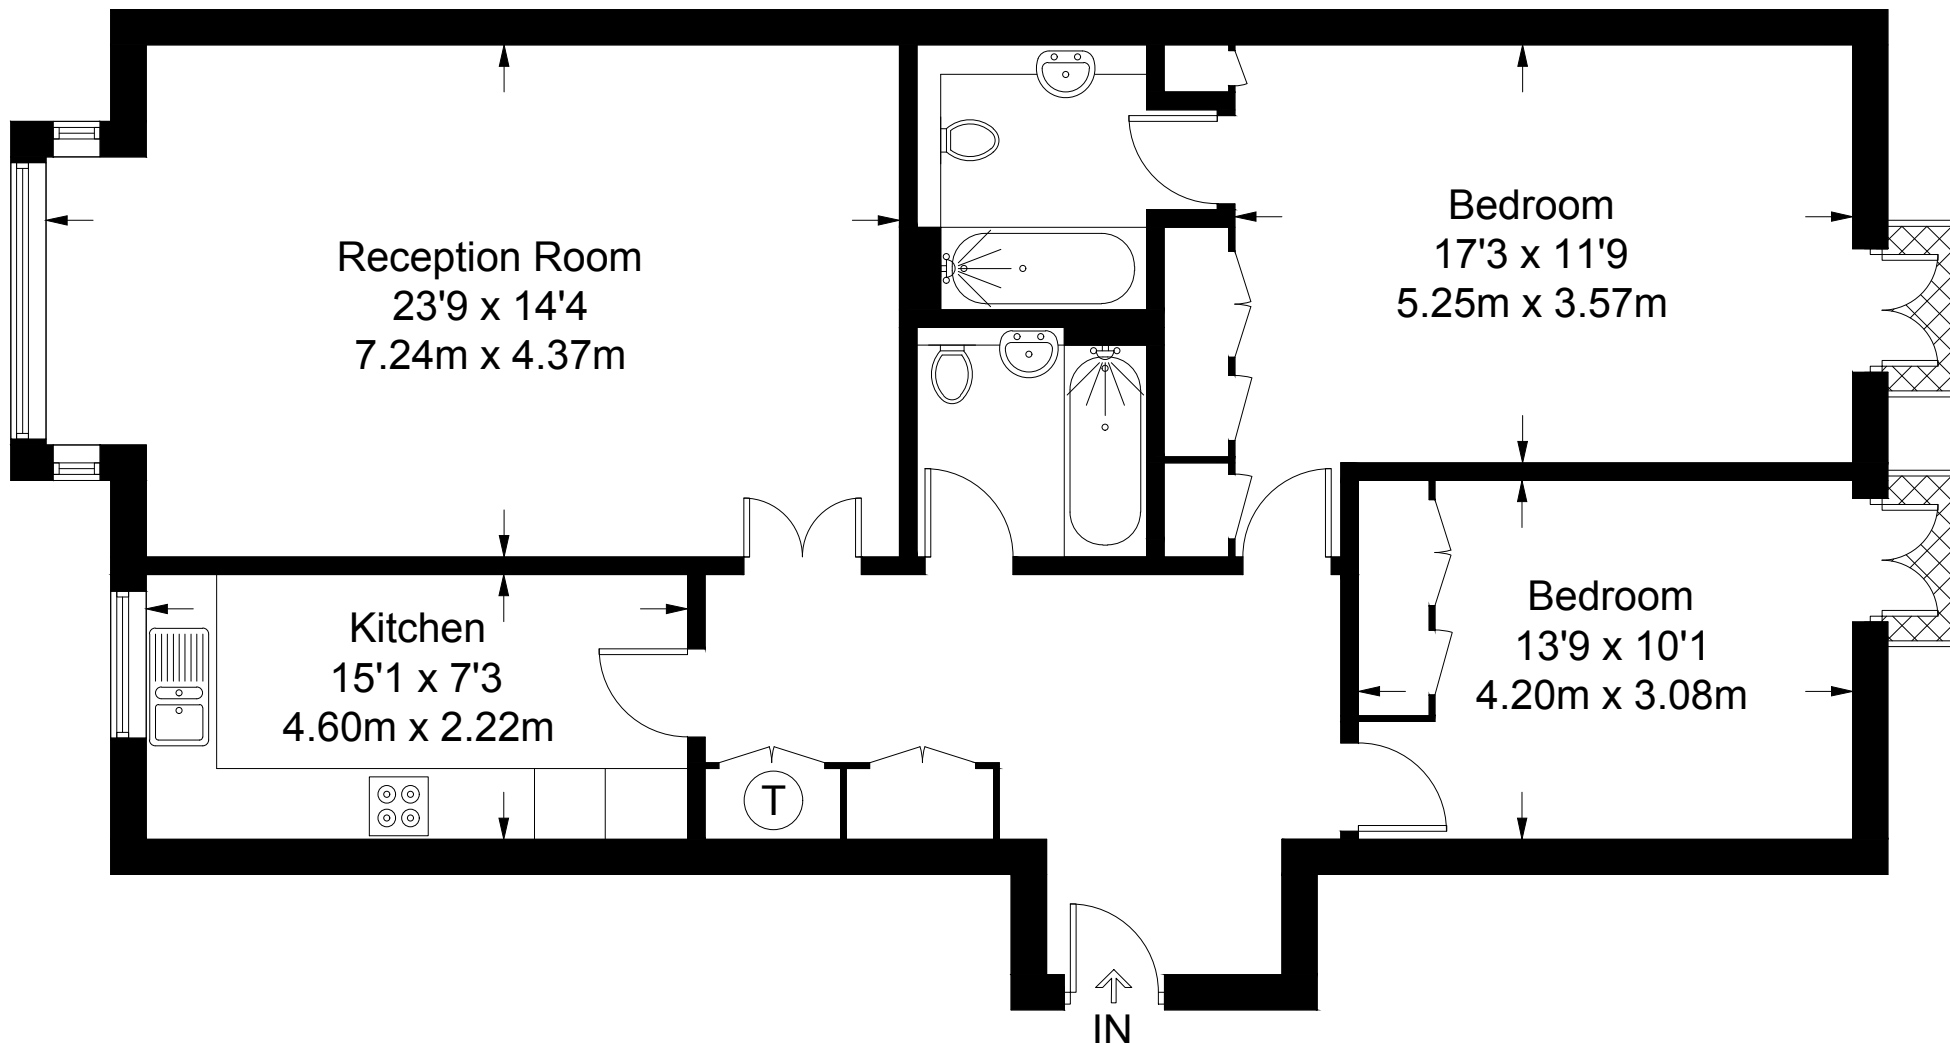

Redwood Mansions

Approximate Gross Internal Area = 1108 sq ft / 102.9 sq m

First Floor

Not to scale, for guidance only and must not be relied upon as a statement of fact.
All measurements and areas are approximate only and have been prepared in accordance with the current edition of the RICS Code of Measuring Practice.