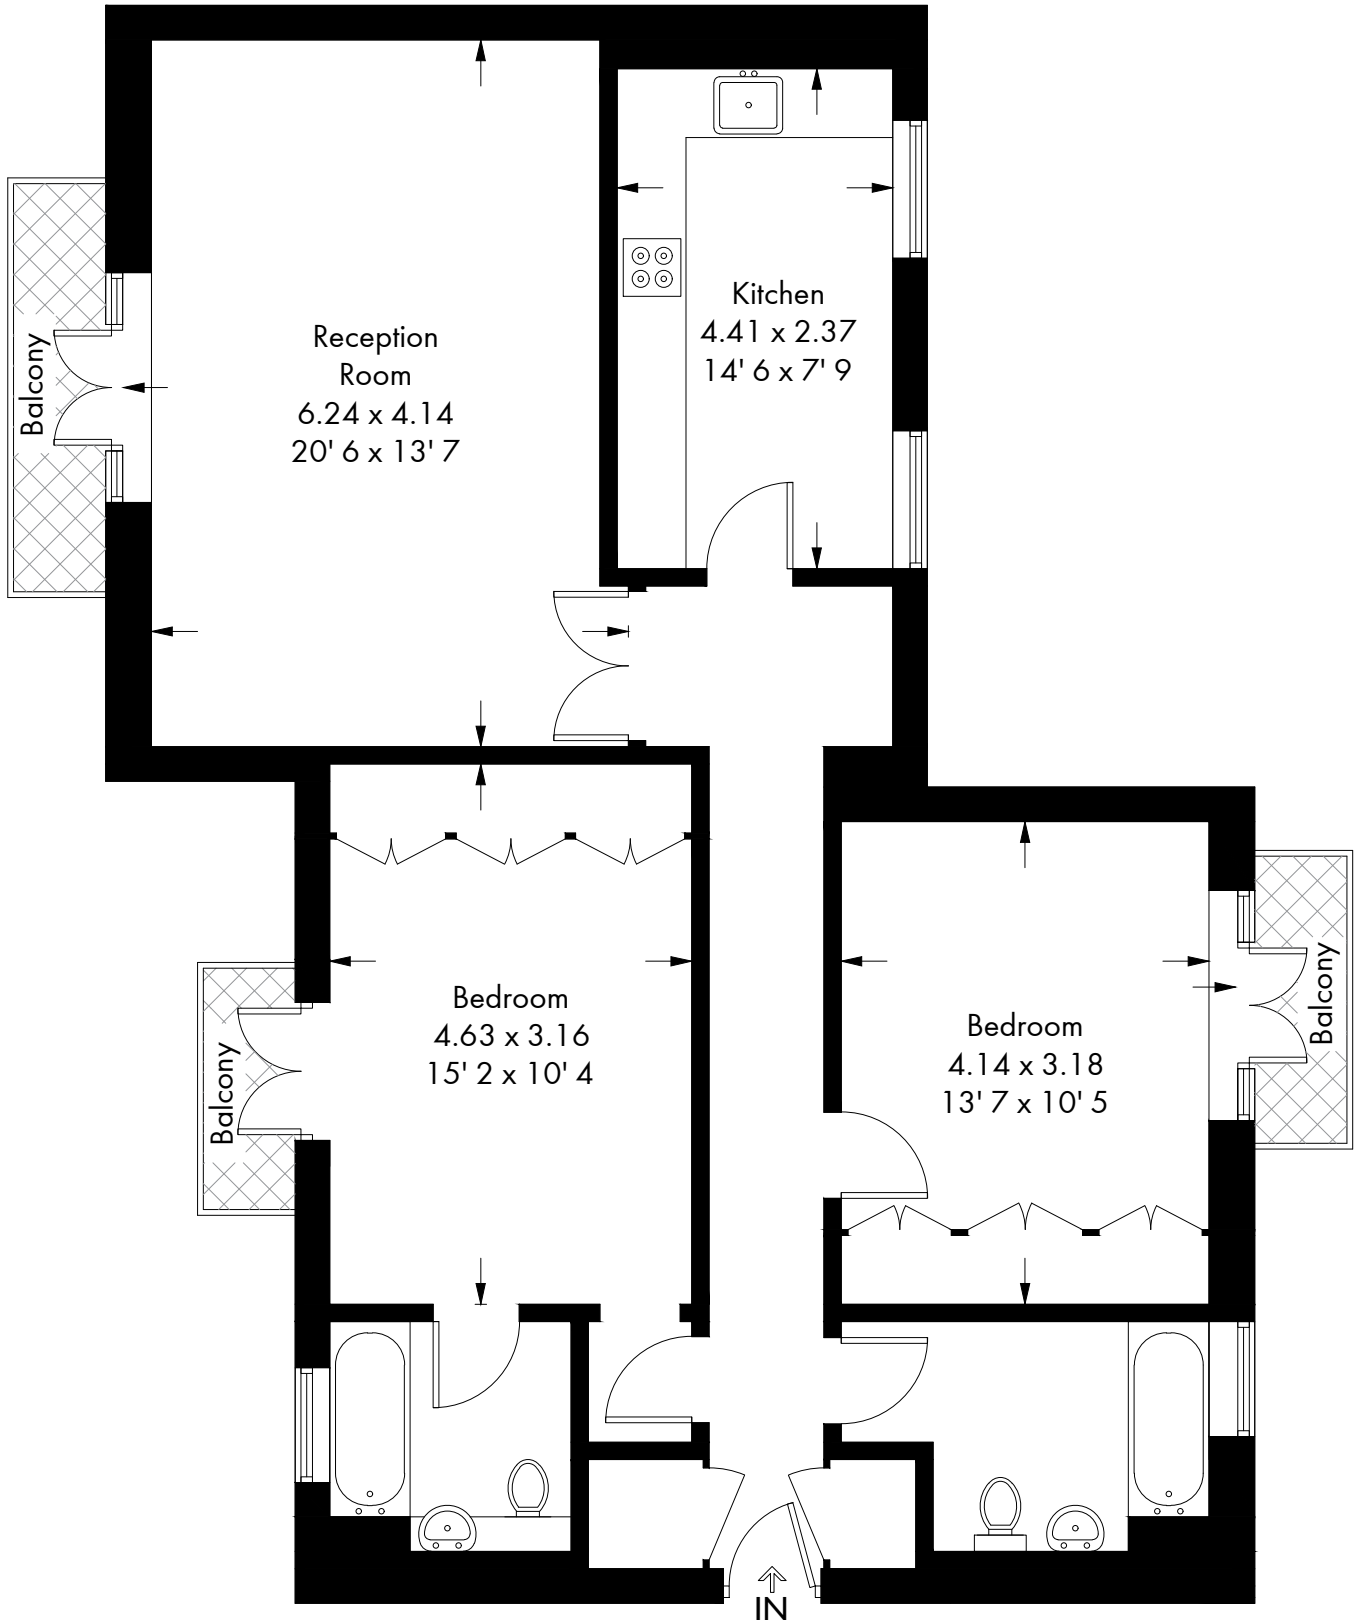

Aspen Lodge

Approximate Gross Internal Area = 1002 sq ft / 93.1 sq m
Including Limited Use Area = 11 sq ft / 1 sq m

Third Floor

This plan is not to scale and must be used as layout guidance only. All measurements and areas are approximate and should not be relied upon to provide accurate information. This plan must not be relied upon when making property valuations, design considerations or any other such relevant decisions. We accept no responsibility or liability (whether in contract, tort or otherwise) in relation to any loss whatsoever arising from or in connection with any use of this plan or the adequacy, accuracy or completeness of it or any information within it.