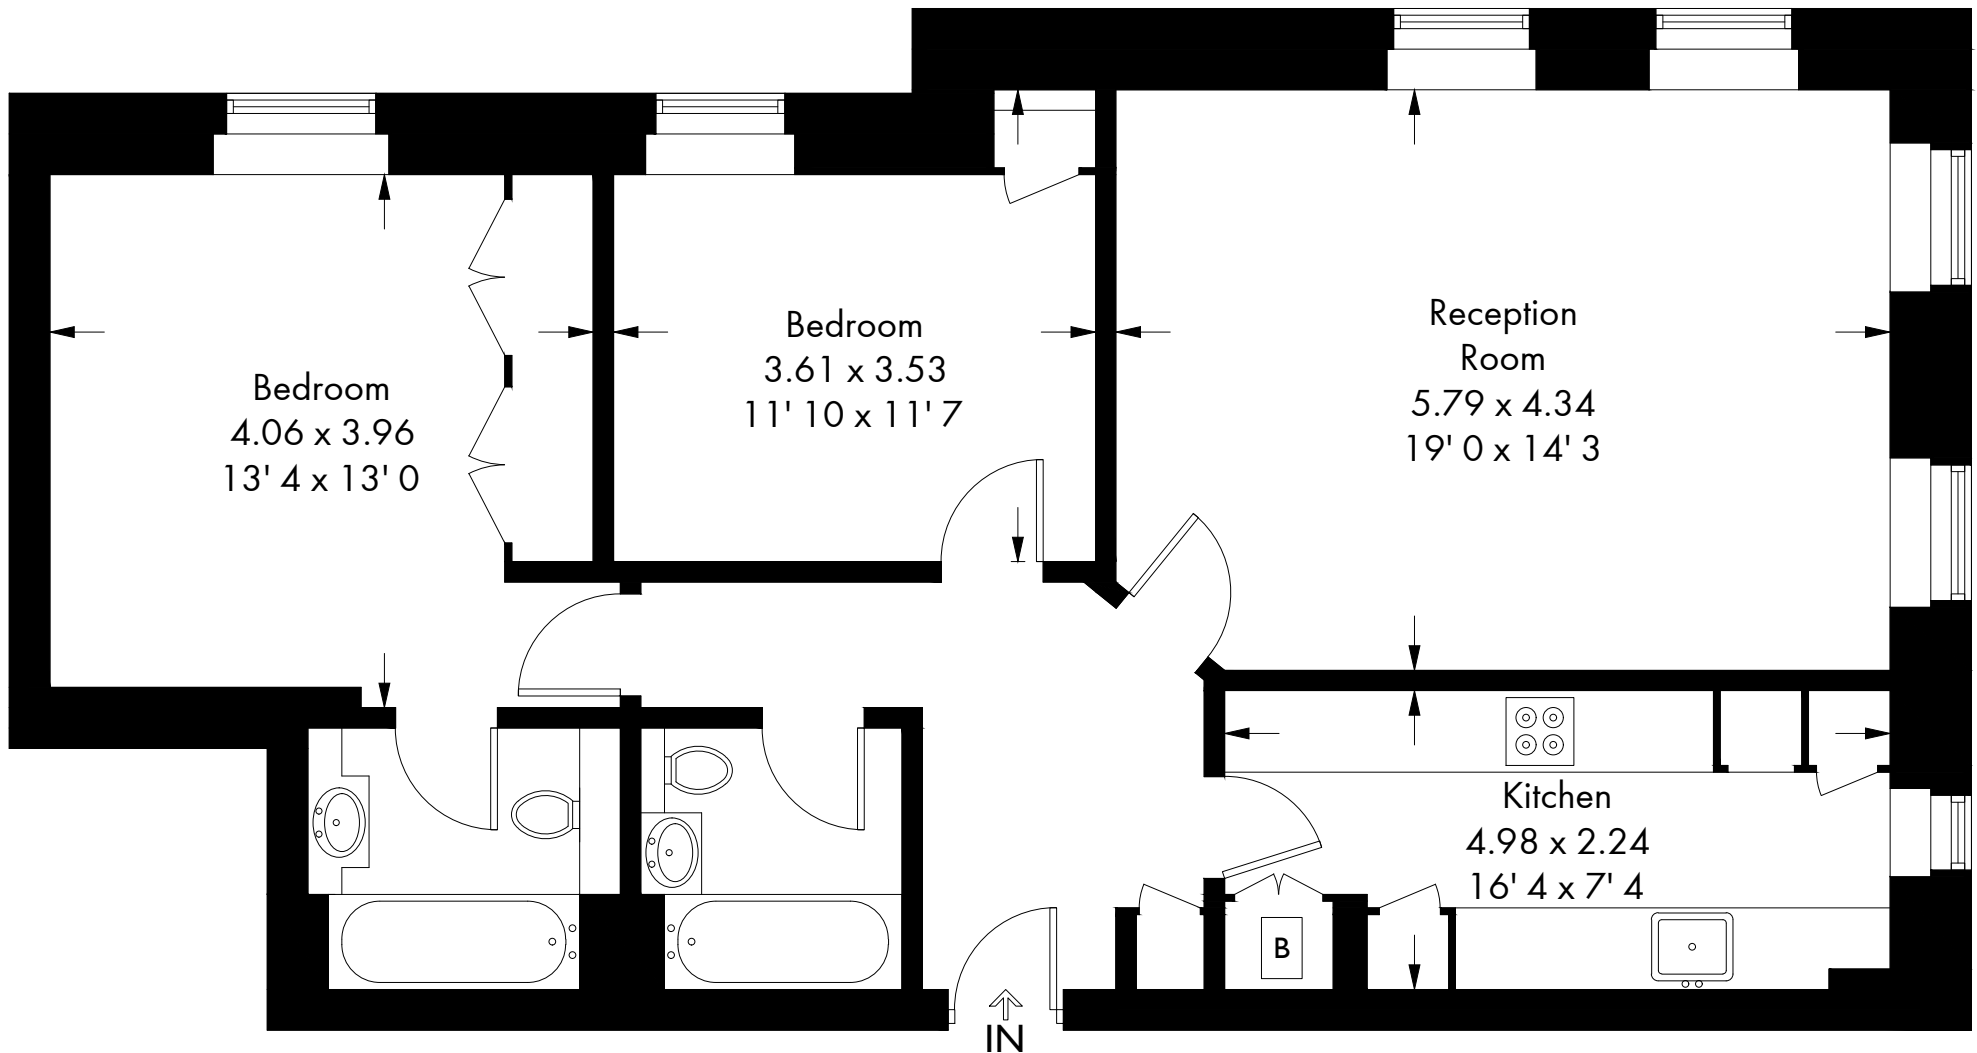

# Kensington Green

Approximate Gross Internal Area = 904 sq ft / 84 sq m

## Ground Floor

This plan is not to scale and must be used as layout guidance only. All measurements and areas are approximate and should not be relied upon to provide accurate information. This plan must not be relied upon when making property valuations, design considerations or any other such relevant decisions. We accept no responsibility or liability (whether in contract, tort or otherwise) in relation to any loss whatsoever arising from or in connection with any use of this plan or the adequacy, accuracy or completeness of it or any information within it.