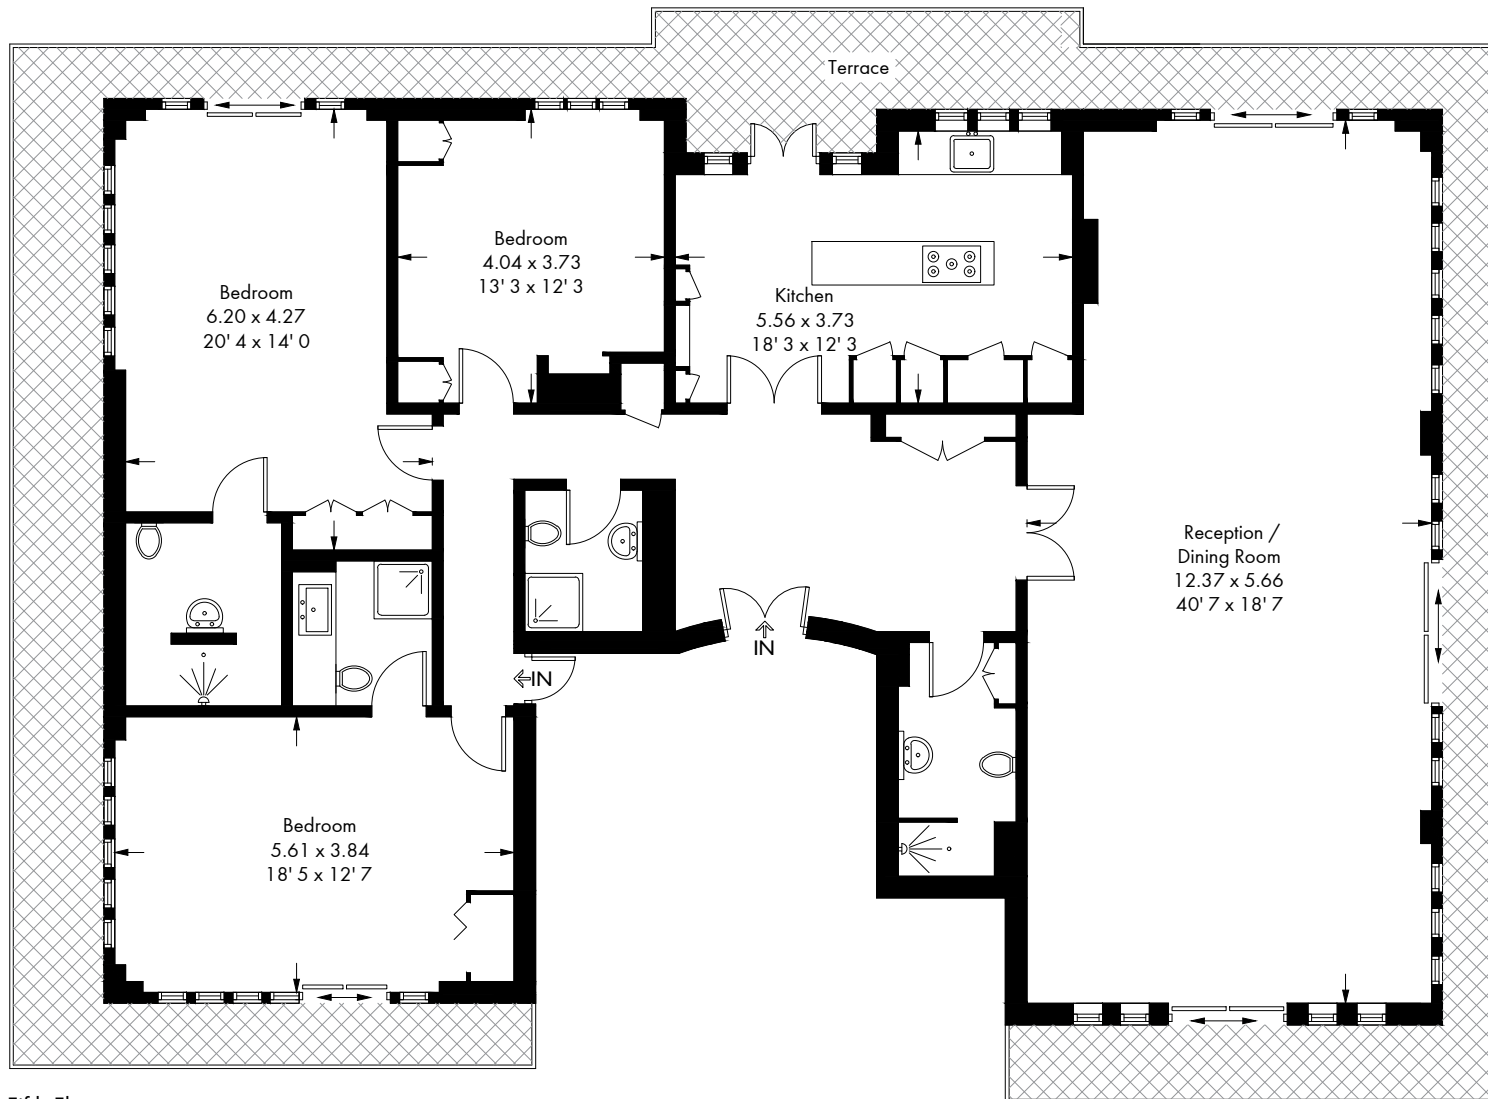

Redwood Mansions

Approximate Gross Internal Area = 2073 sq ft / 192.6 sq m

Fifth Floor

This plan is not to scale and must be used as layout guidance only. All measurements and areas are approximate and should not be relied upon to provide accurate information. This plan must not be relied upon when making property valuations, design considerations or any other such relevant decisions. We accept no responsibility or liability (whether in contract, tort or otherwise) in relation to any loss whatsoever arising from or in connection with any use of this plan or the adequacy, accuracy or completeness of it or any information within it.