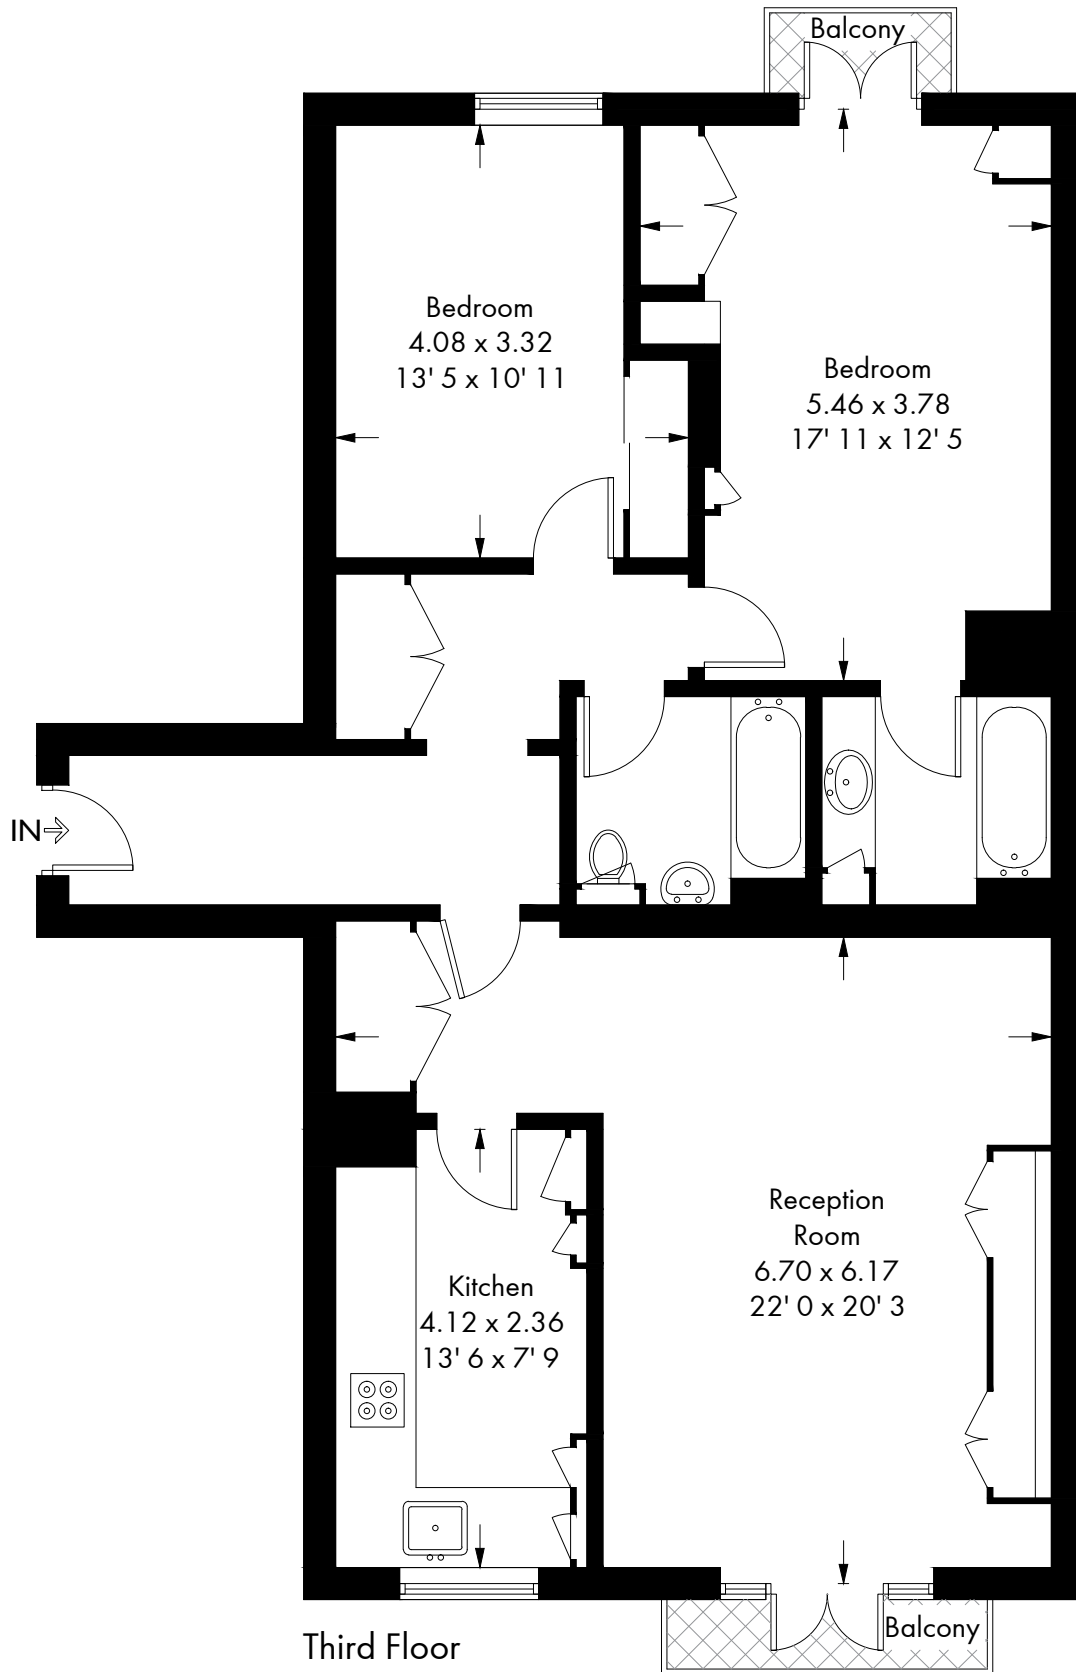

# Sandalwood

Approximate Gross Internal Area = 1017 sq ft / 94.5 sq m

This plan is not to scale and must be used as layout guidance only. All measurements and areas are approximate and should not be relied upon to provide accurate information. This plan must not be relied upon when making property valuations, design considerations or any other such relevant decisions. We accept no responsibility or liability (whether in contract, tort or otherwise) in relation to any loss whatsoever arising from or in connection with any use of this plan or the adequacy, accuracy or completeness of it or any information within it.