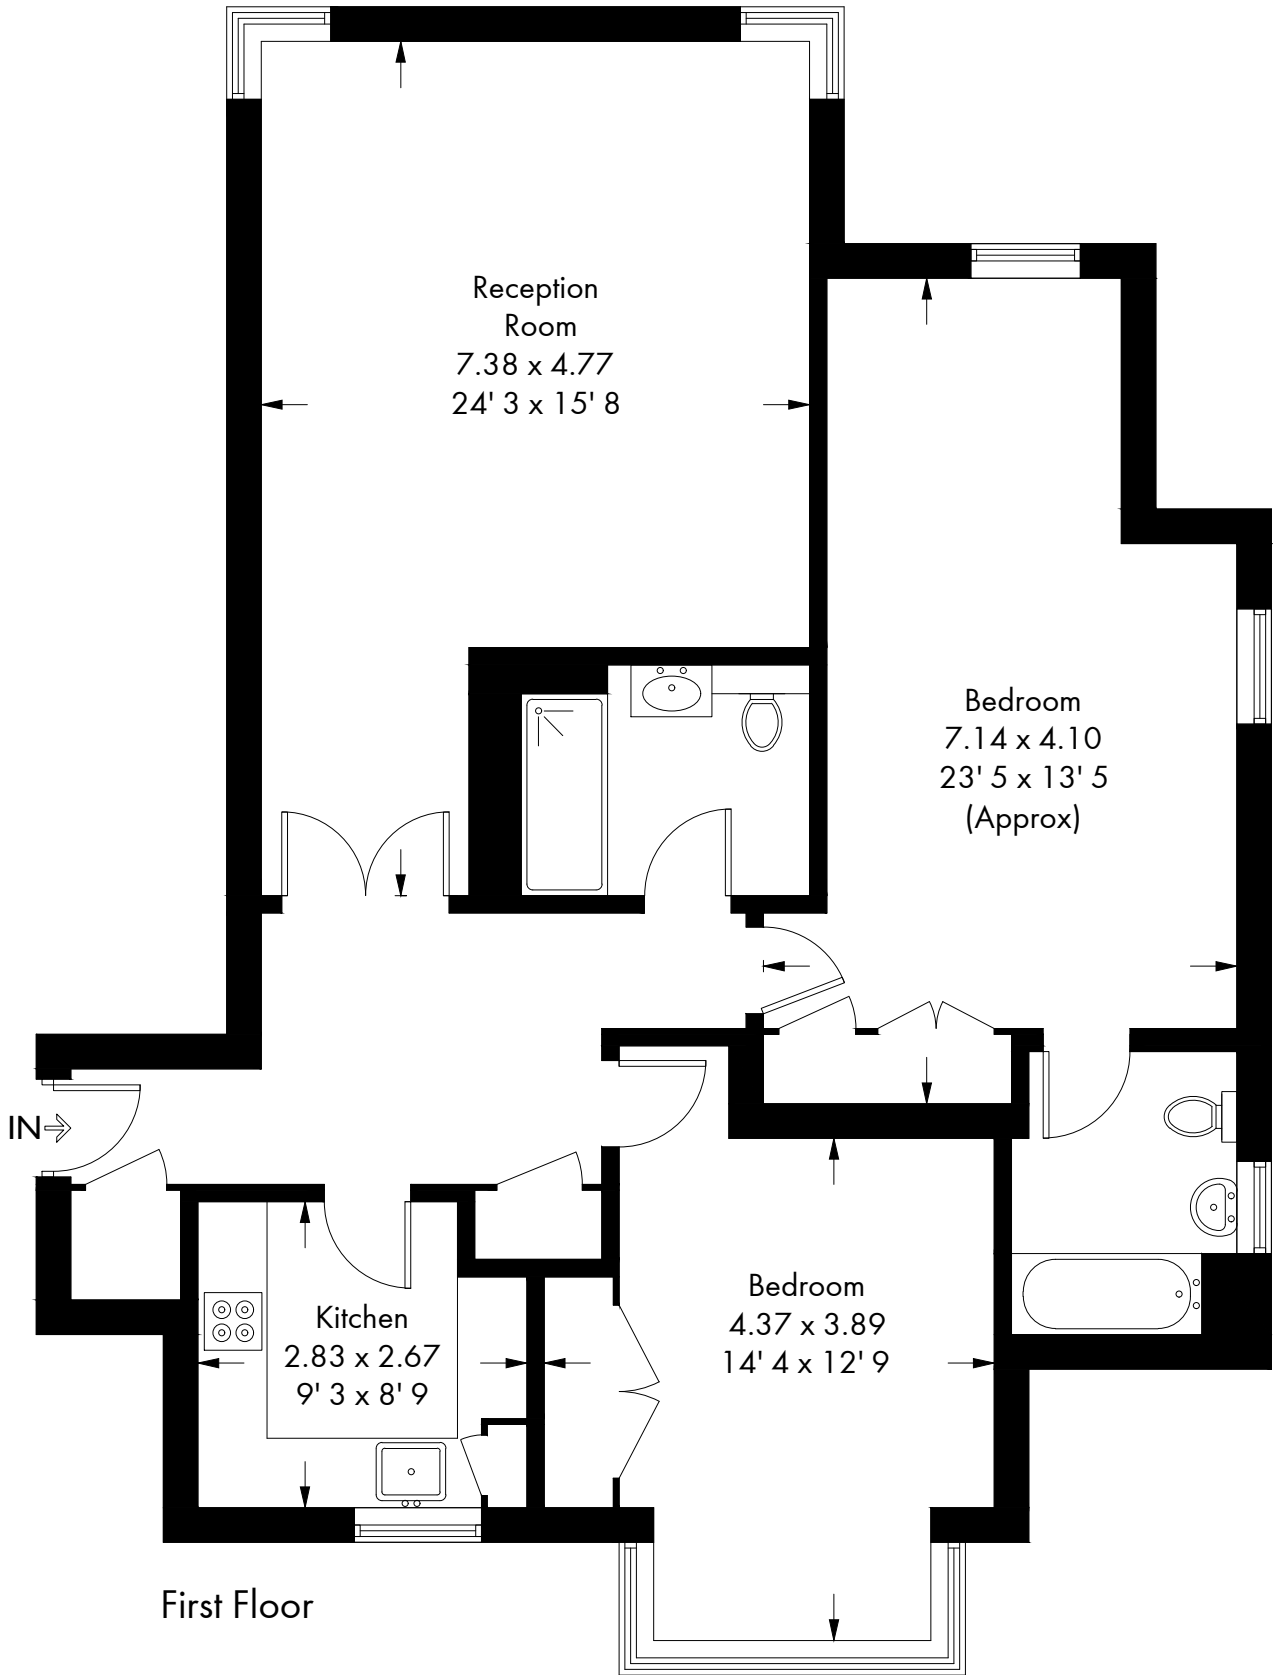

Tamarind

Approximate Gross Internal Area = 1091 sq ft / 101.4 sq m

This plan is not to scale and must be used as layout guidance only. All measurements and areas are approximate and should not be relied upon to provide accurate information. This plan must not be relied upon when making property valuations, design considerations or any other such relevant decisions. We accept no responsibility or liability (whether in contract, tort or otherwise) in relation to any loss whatsoever arising from or in connection with any use of this plan or the adequacy, accuracy or completeness of it or any information within it.