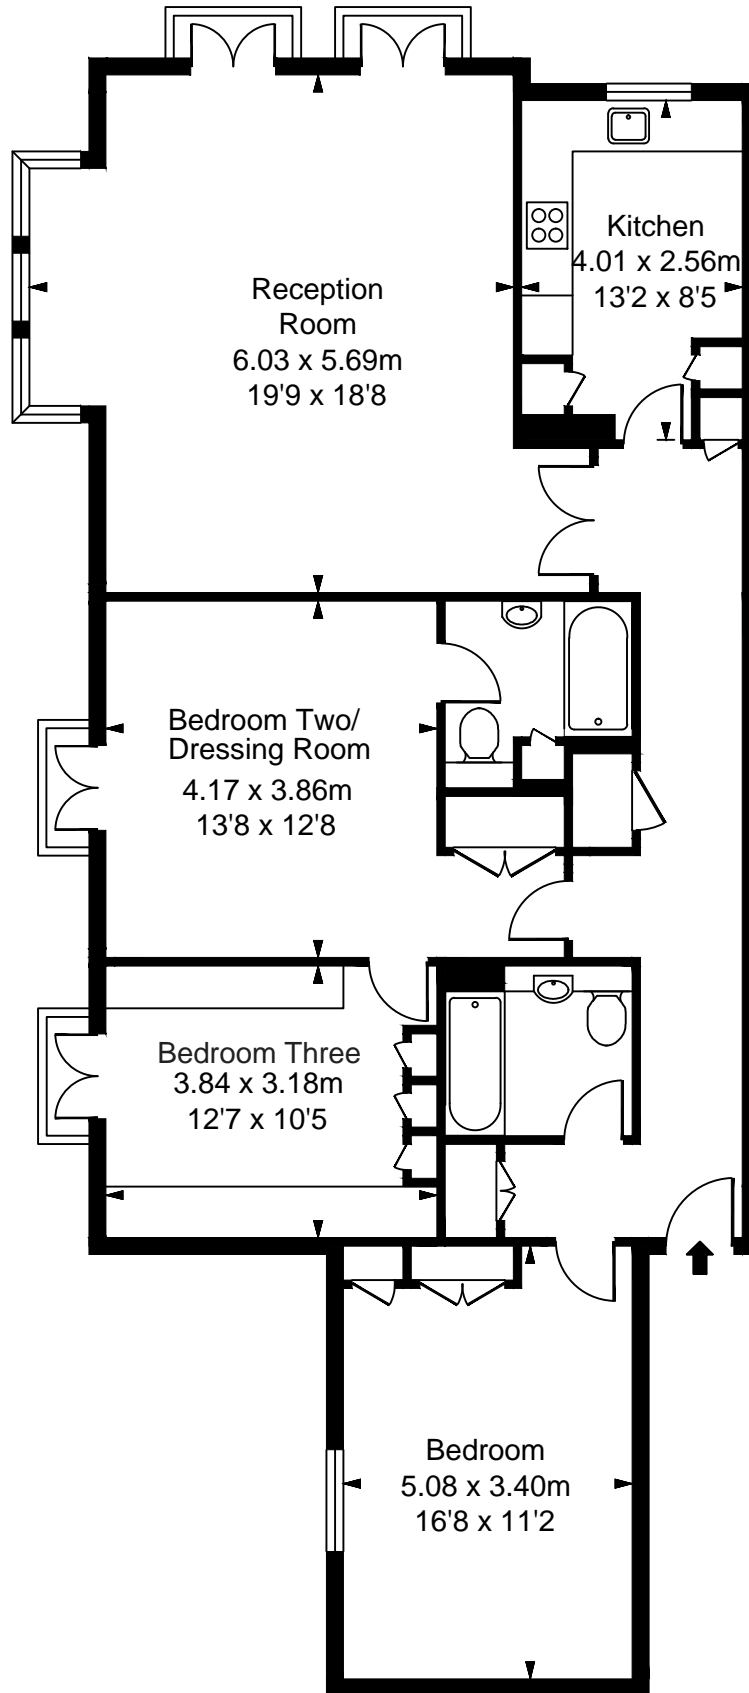

# Sycamore Lodge, W8

Approximate Gross Internal Area  
122.14 sq m / 1315 sq ft

First Floor

ILLUSTRATION FOR IDENTIFICATION PURPOSES ONLY

ALL MEASUREMENTS ARE MAXIMUM, AND INCLUDE WINDOW BAYS AND WARDROBES WHERE APPLICABLE  
THIS PLAN MUST NOT BE REPRODUCED BY ANY OTHER PERSON WITHOUT PERMISSION.