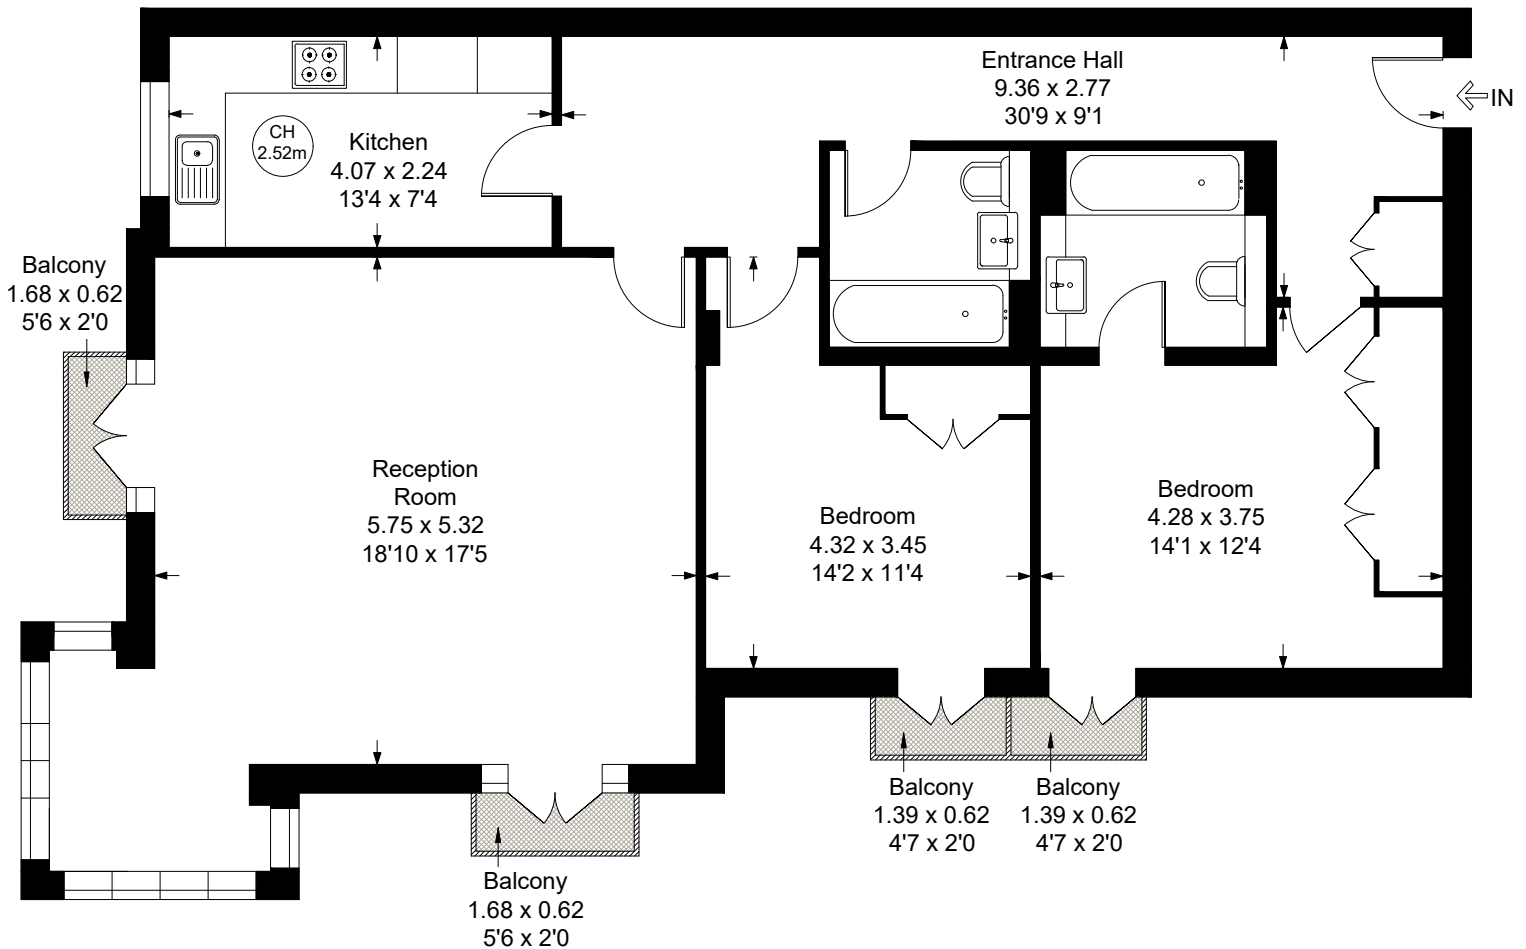

# OAK LODGE, CHANTRY SQUARE, W8

Approximate gross internal area = 1091 sq ft / 101.33 sq m

Key:  
CH - Ceiling Height

Second Floor

Not to scale, for guidance only and must not be relied upon as a statement of fact.  
All measurements and areas are approximate only