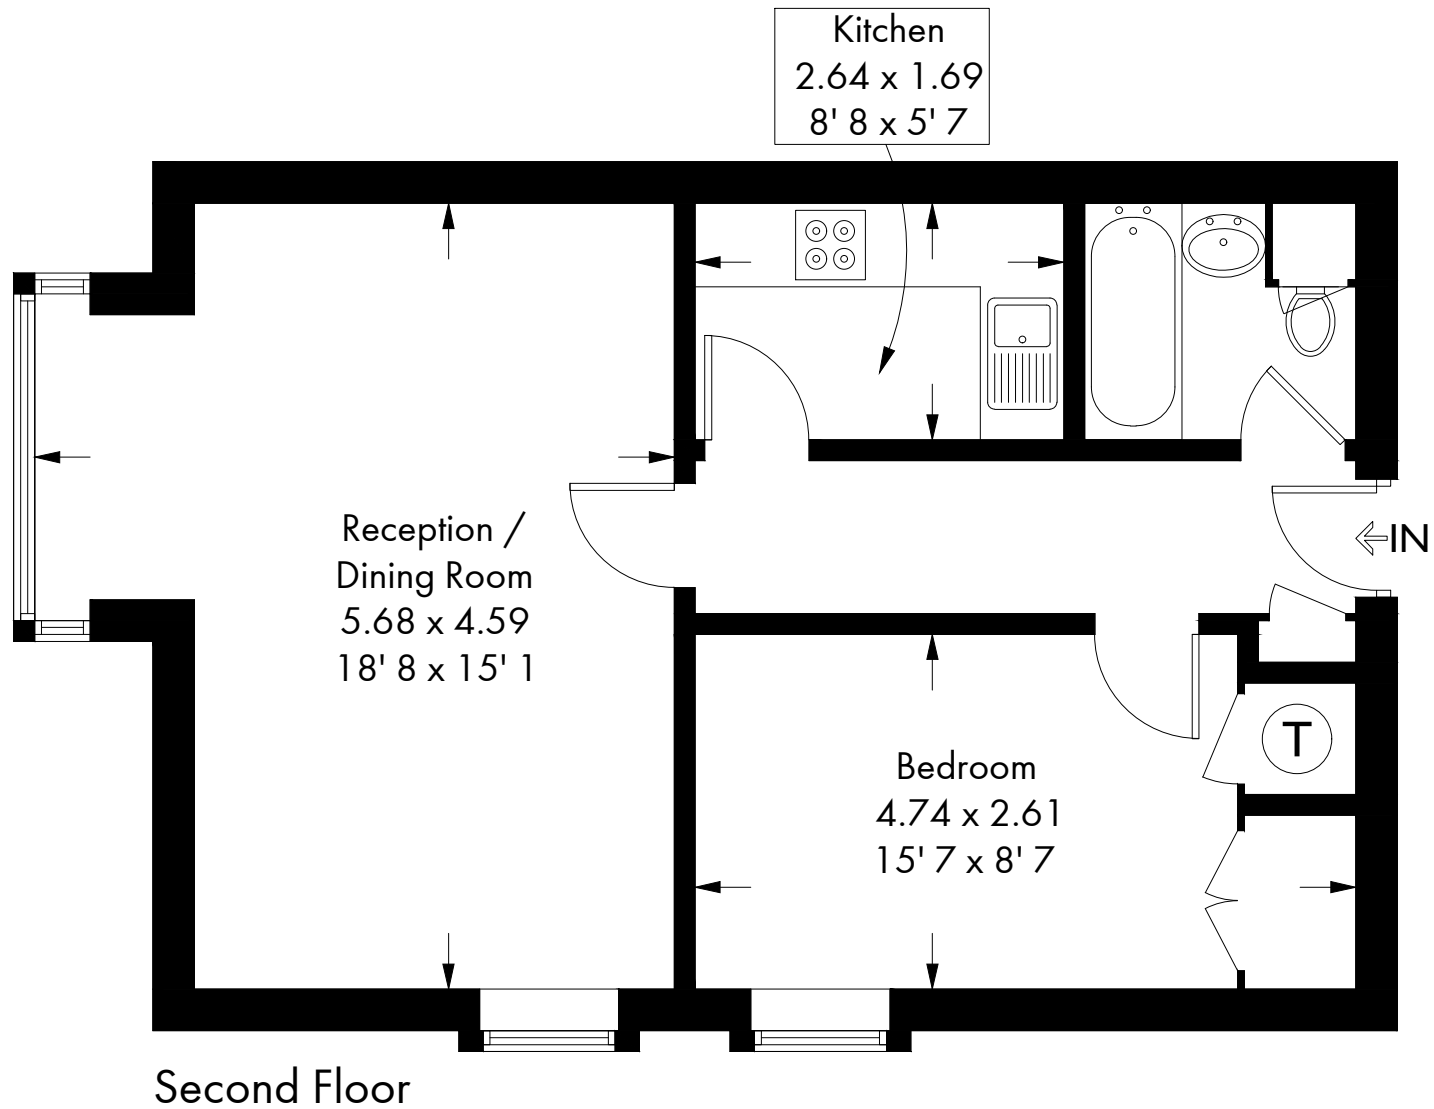

Mathison House

Approximate Gross Internal Area = 536 sq ft / 49.8 sq m

This plan is not to scale and must be used as layout guidance only. All measurements and areas are approximate and should not be relied upon to provide accurate information. This plan must not be relied upon when making property valuations, design considerations or any other such relevant decisions. We accept no responsibility or liability (whether in contract, tort or otherwise) in relation to any loss whatsoever arising from or in connection with any use of this plan or the adequacy, accuracy or completeness of it or any information within it.