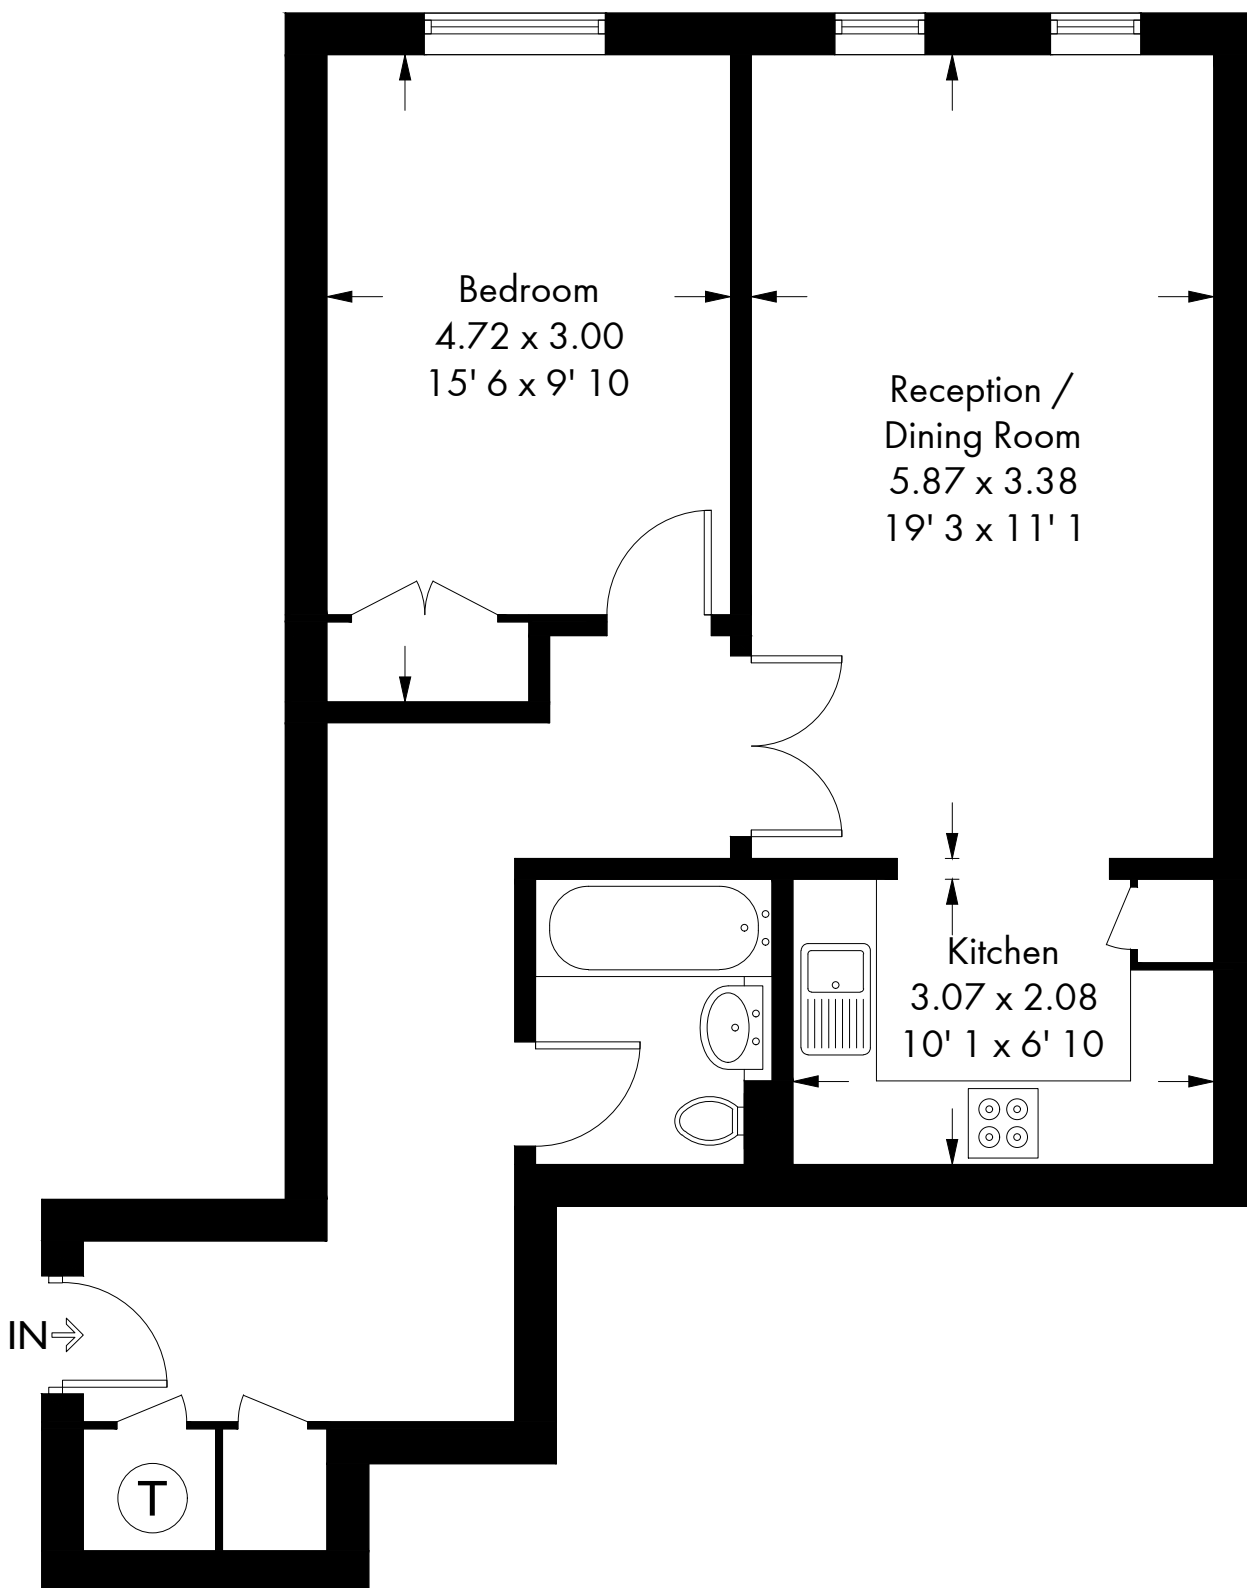

Mathison House

Approximate Gross Internal Area = 637 sq ft / 59.2 sq m

Second Floor

This plan is not to scale and must be used as layout guidance only. All measurements and areas are approximate and should not be relied upon to provide accurate information. This plan must not be relied upon when making property valuations, design considerations or any other such relevant decisions. We accept no responsibility or liability (whether in contract, tort or otherwise) in relation to any loss whatsoever arising from or in connection with any use of this plan or the adequacy, accuracy or completeness of it or any information within it.