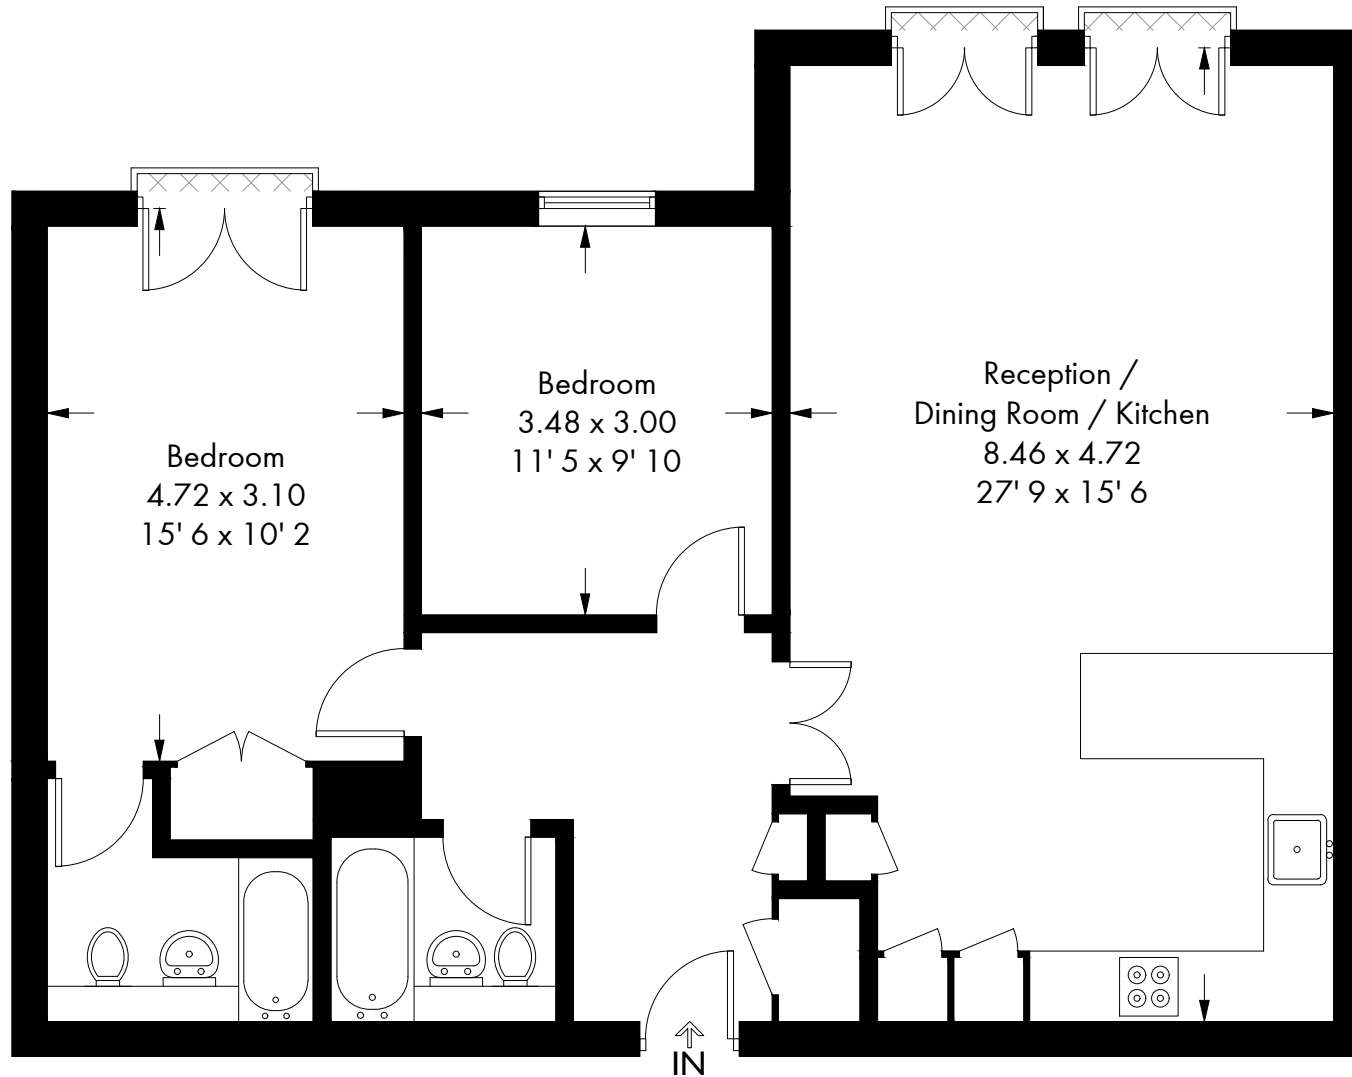

# Benham House

Approximate Gross Internal Area = 910 sq ft / 84.6 sq m

First Floor

This plan is not to scale and must be used as layout guidance only. All measurements and areas are approximate and should not be relied upon to provide accurate information. This plan must not be relied upon when making property valuations, design considerations or any other such relevant decisions. We accept no responsibility or liability (whether in contract, tort or otherwise) in relation to any loss whatsoever arising from or in connection with any use of this plan or the adequacy, accuracy or completeness of it or any information within it.