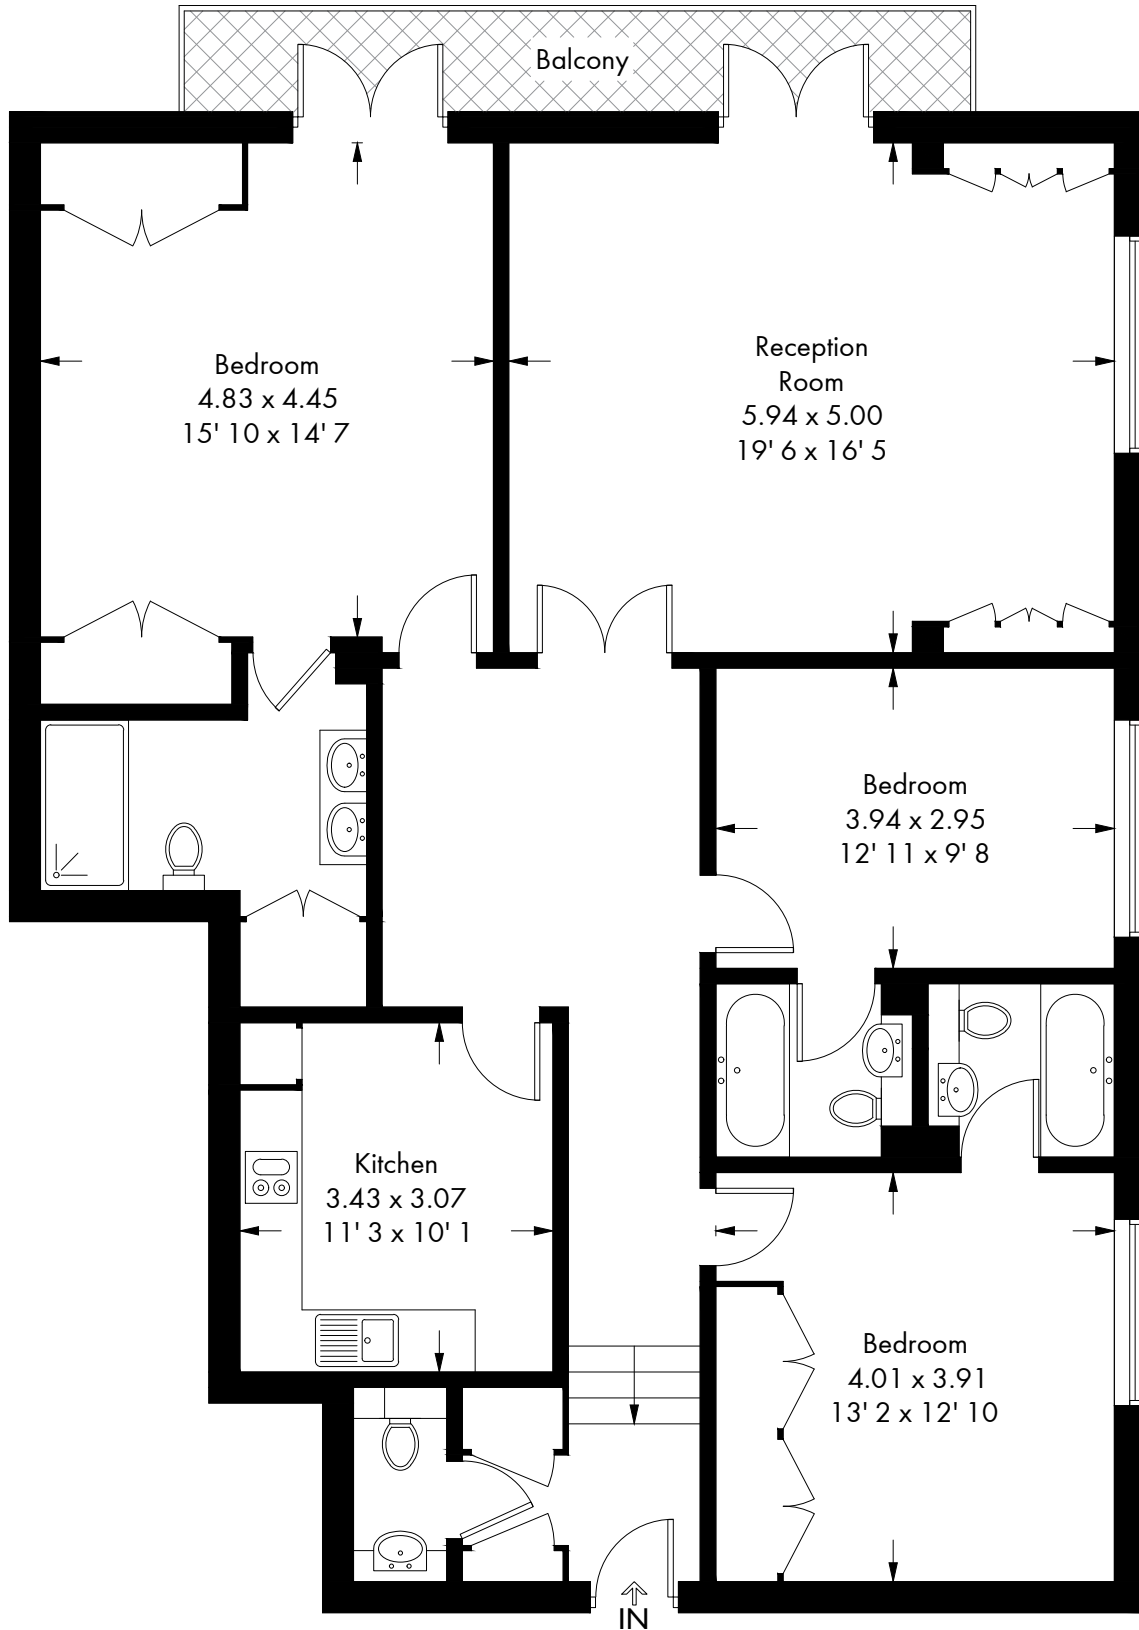

Mathison House

Approximate Gross Internal Area = 1441 sq ft / 133.9 sq m

First Floor

This plan is not to scale and must be used as layout guidance only. All measurements and areas are approximate and should not be relied upon to provide accurate information. This plan must not be relied upon when making property valuations, design considerations or any other such relevant decisions. We accept no responsibility or liability (whether in contract, tort or otherwise) in relation to any loss whatsoever arising from or in connection with any use of this plan or the adequacy, accuracy or completeness of it or any information within it.