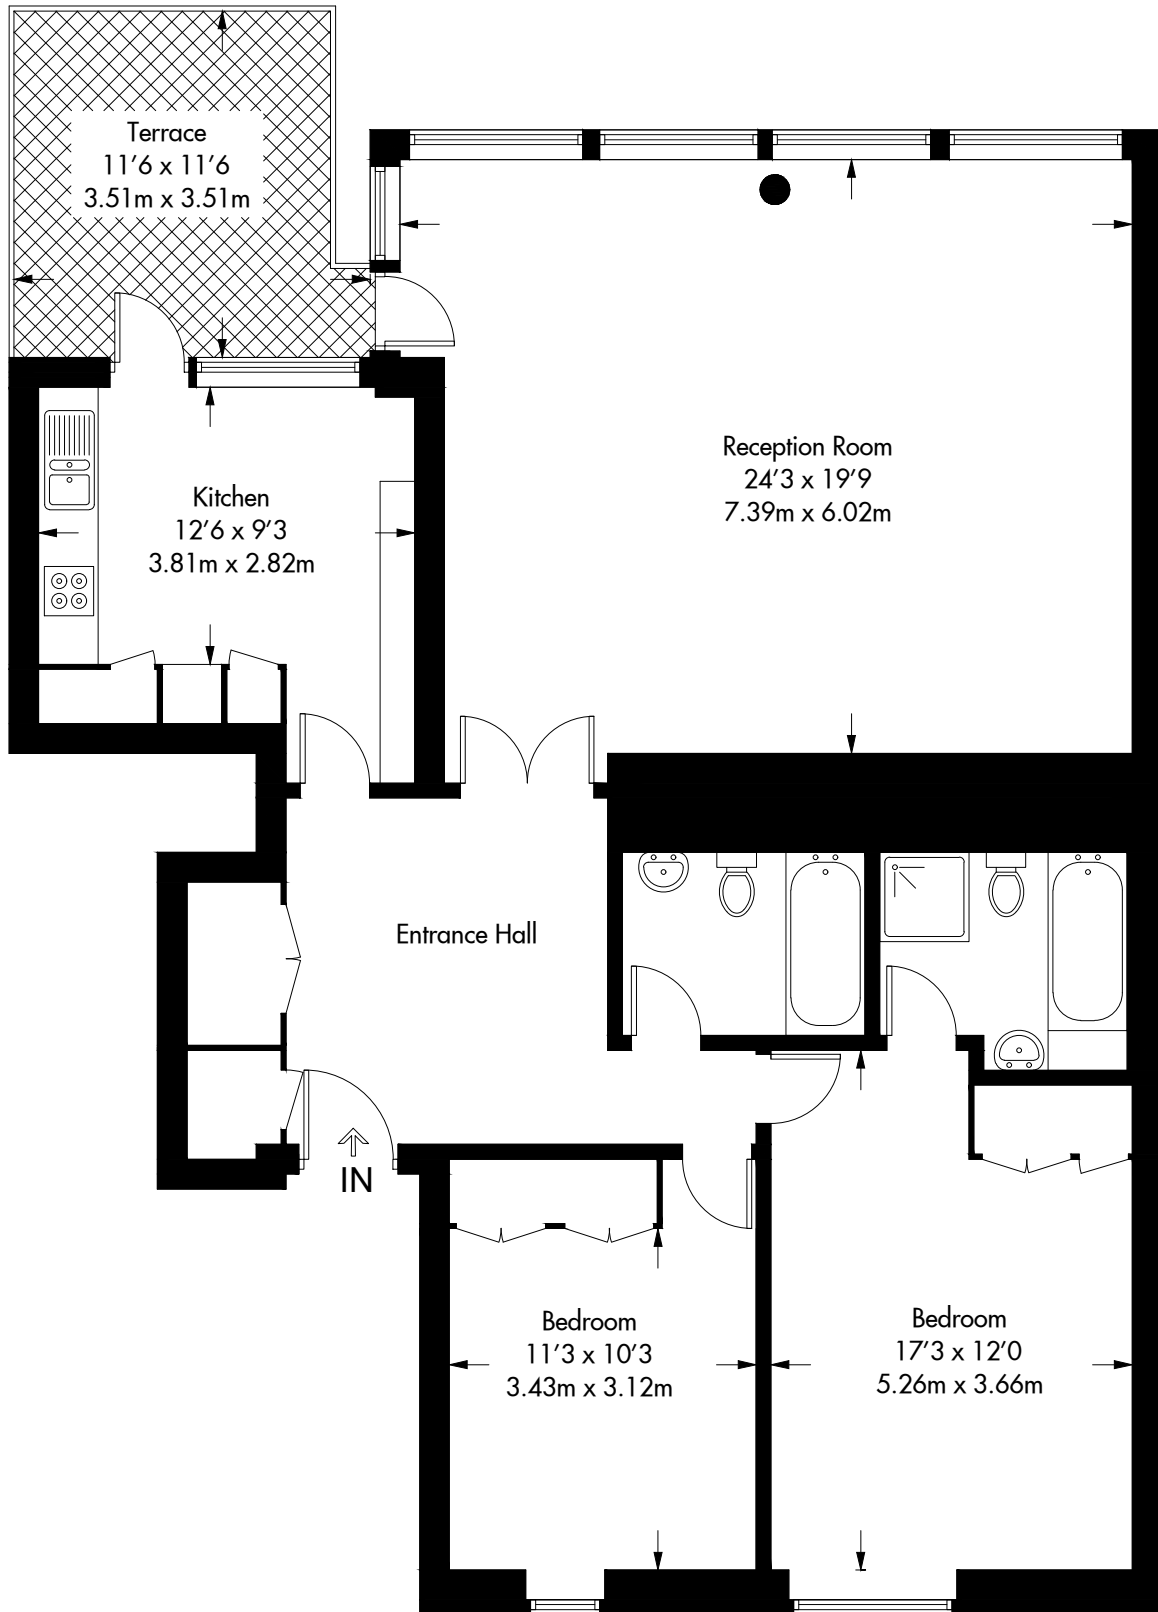

Montevetro

Approximate Gross Internal Area = 124.2 sq m / 1337 sq ft

Fourth Floor

Not to scale, for guidance only and must not be relied upon as a statement of fact.
All measurements and areas are approximate only and have been prepared in accordance with the current edition of the RICS Code of Measuring Practice.